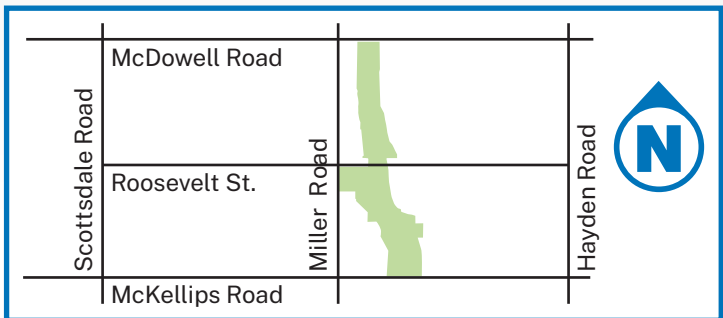

-  Courts
-  Disc Golf Course
-  Dog Off Leash Area
-  Lakes
-  Parking
-  Playground
-  Ramada
-  Restroom
-  Sand Volleyball
-  Spray Poles
-  Sport Fields
-  Vista del Camino Community Center

Vista del Camino Park

7700 E. Roosevelt St.

McDowell Road

Roosevelt St.

Miller Road

7th St.

Yavapai Elementary School
701 N. Miller Road

1701 E. Mckellips Road

Mckellips Road