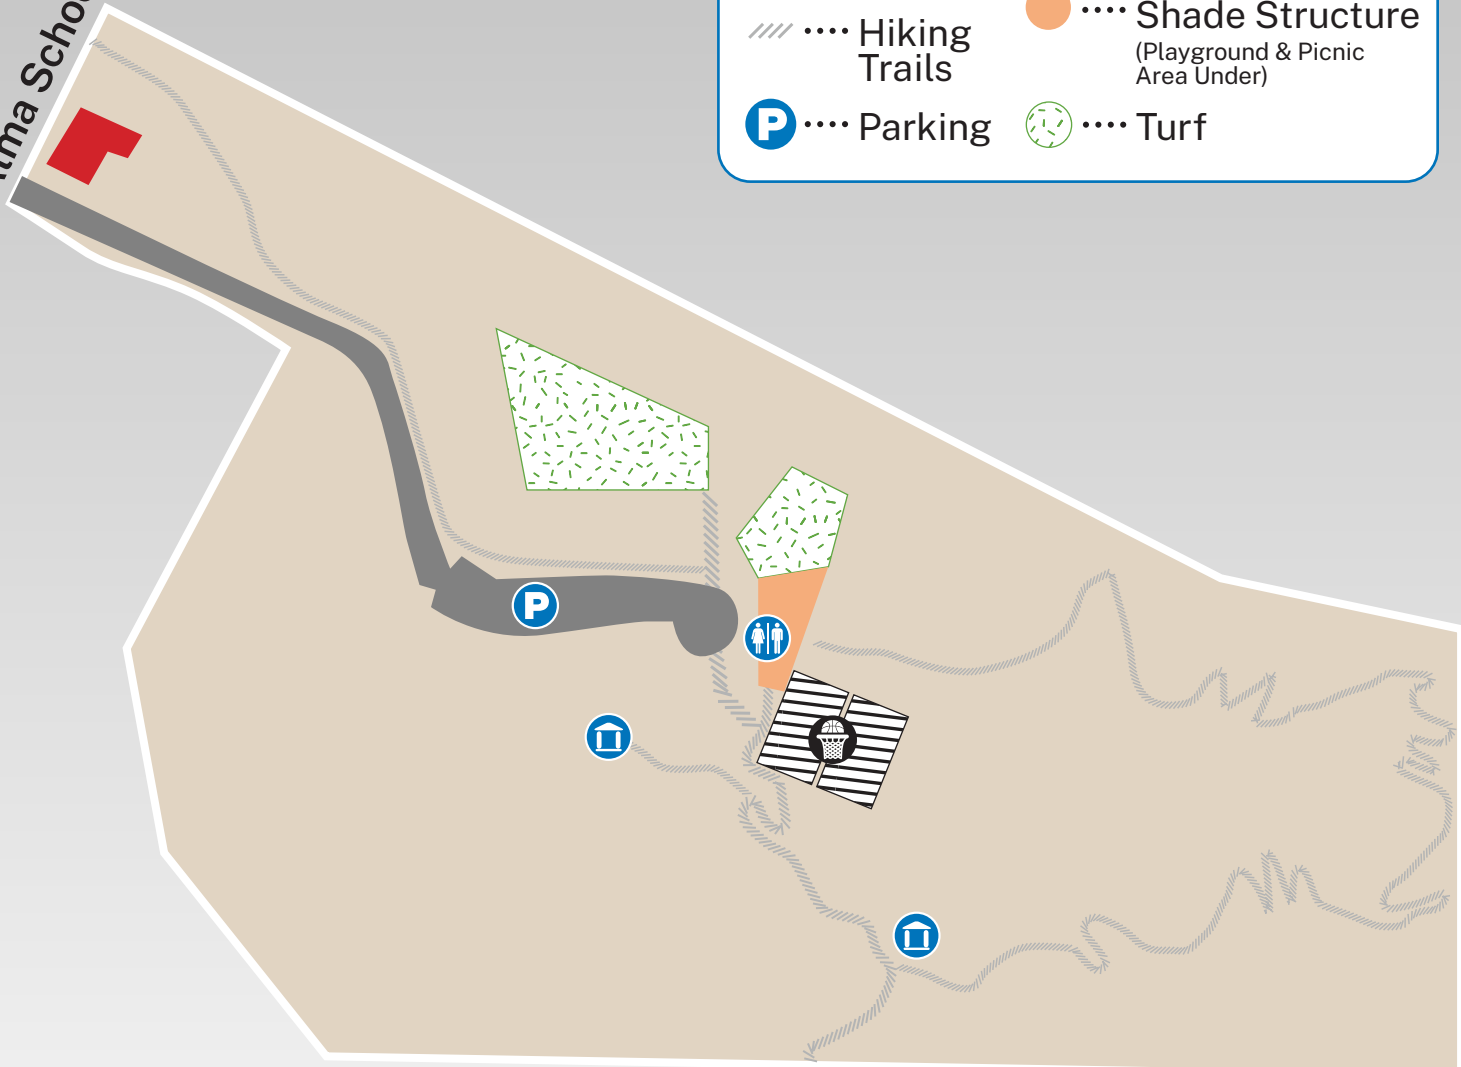

Alma School Pkwy.

-  Courts
-  Fire Station
-  Hiking Trails
-  Parking
-  Ramada
-  Restroom
-  Shade Structure (Playground & Picnic Area Under)
-  Turf

Pinnacle Vista Drive

# (George "Doc") Cavalliere Park

27775 N. Alma School Pkwy.