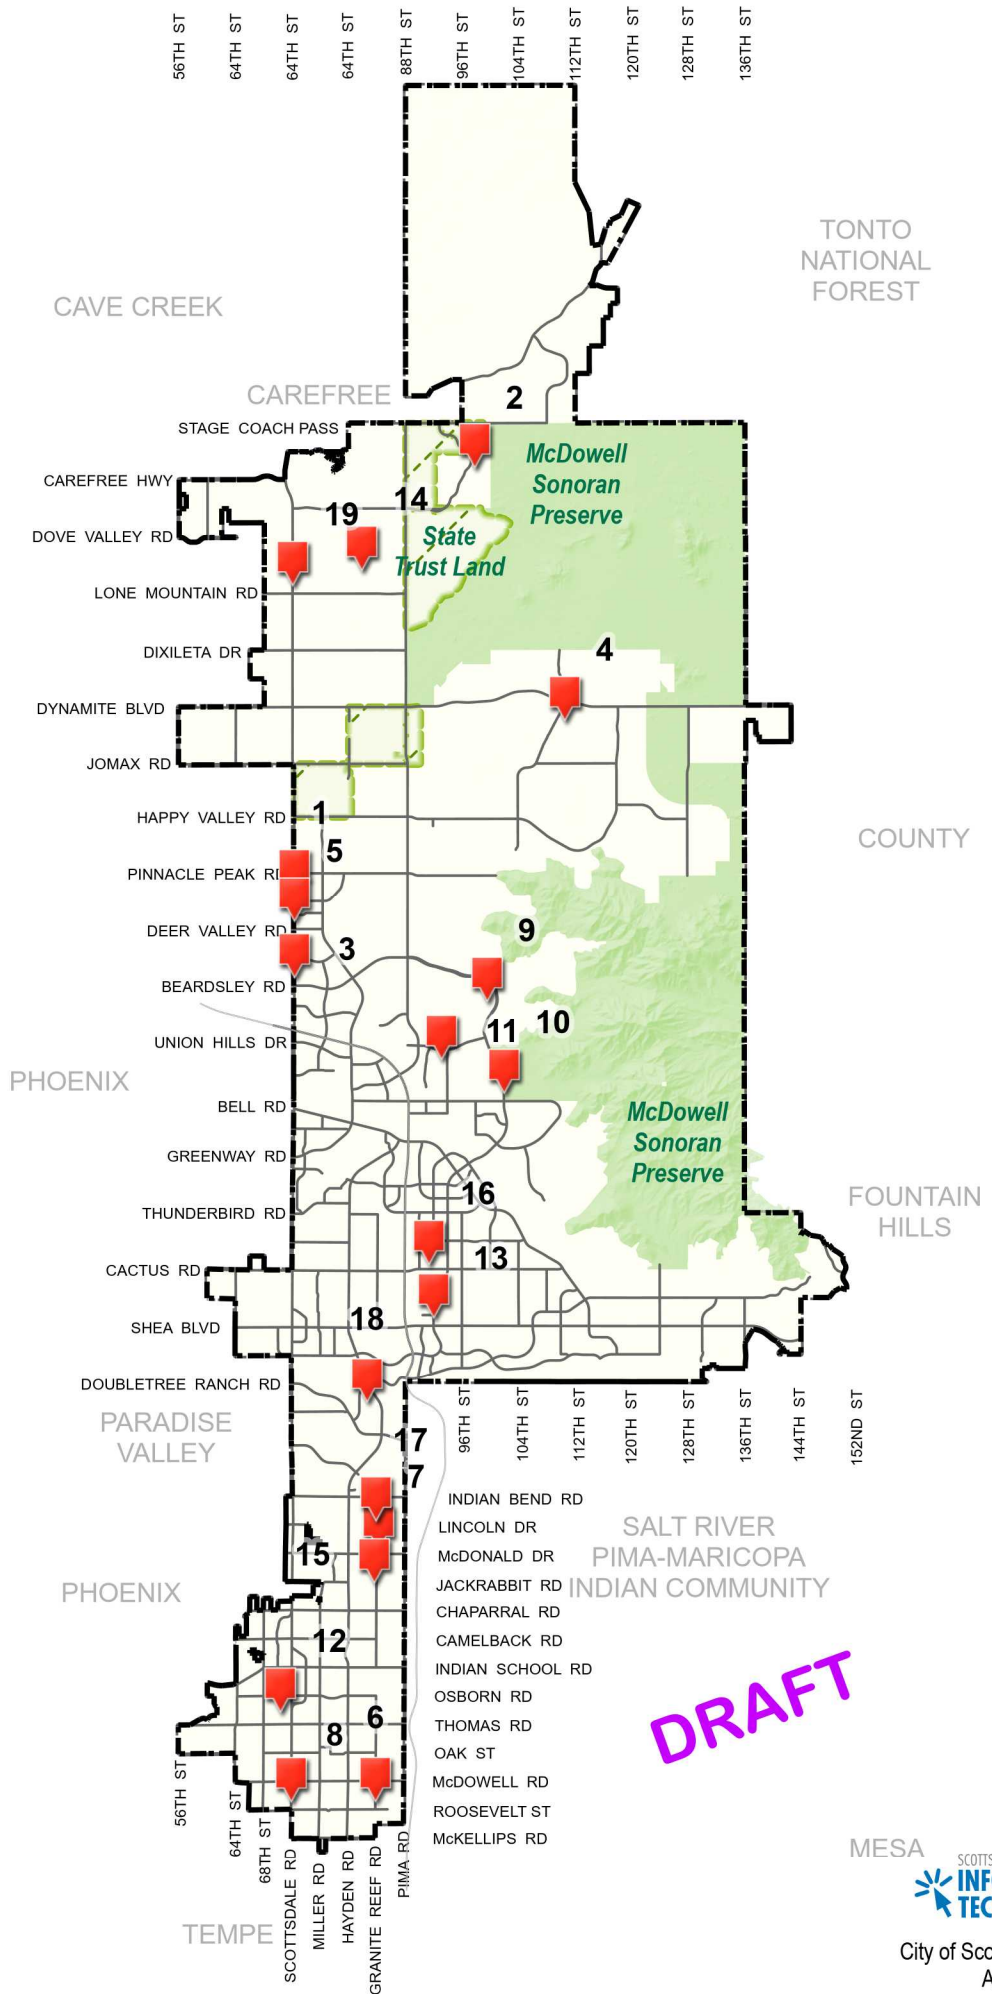

Brush Fires 2025

Brush Fire (19)

ID	Date
1	January 4, 2025
2	February 4, 2025
3	February 4, 2025
4	February 24, 2025
5	March 2, 2025
6	March 6, 2025
7	March 24, 2025
8	March 29, 2025
9	April 2, 2025
10	April 4, 2025
11	May 22, 2025
12	June 1, 2025
13	June 23, 2025
14	June 30, 2025
15	June 30, 2025
16	July 4, 2025
17	July 4, 2025
18	July 18, 2025
19	July 28, 2025

DRAFT