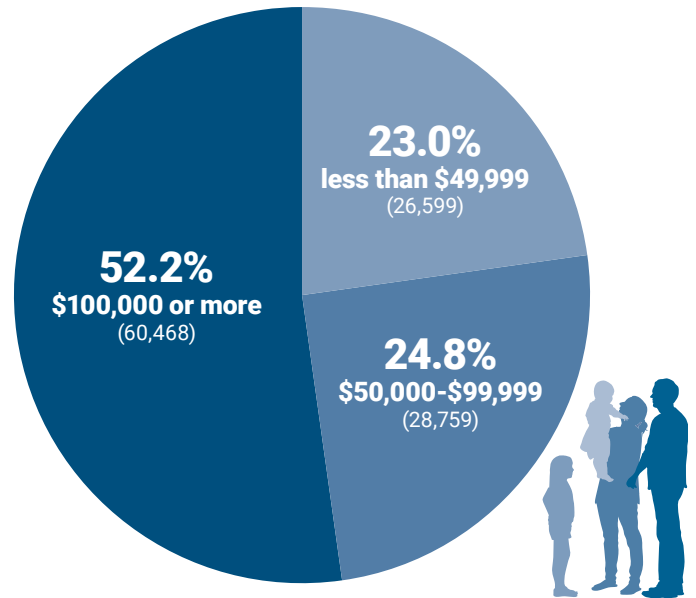

# Scottsdale Residents

Scottsdale's median age of 48.7 is more than 10 years older than the U.S. median age of 38.5.

Median Age (US): 38.5 | Median Age (Scottsdale) 48.7

Age Under 5	5-19	20-24	25-54	55-74	75+
7,686	29,213	12,953	92,365	67,540	32,388

1 in 5 Scottsdale residents is a person of color.

While most Scottsdale residents speak English, 1 in 8 can also speak another language.

3 in 5 Scottsdale residents over age 25 have earned a bachelor's degree or higher.

Scottsdale has the highest median housing price of any of the large cities and towns in the Valley.

Almost 3 in 4 Scottsdale residents live in single unit housing

More than half of all Scottsdale households make more than \$100,000 a year.