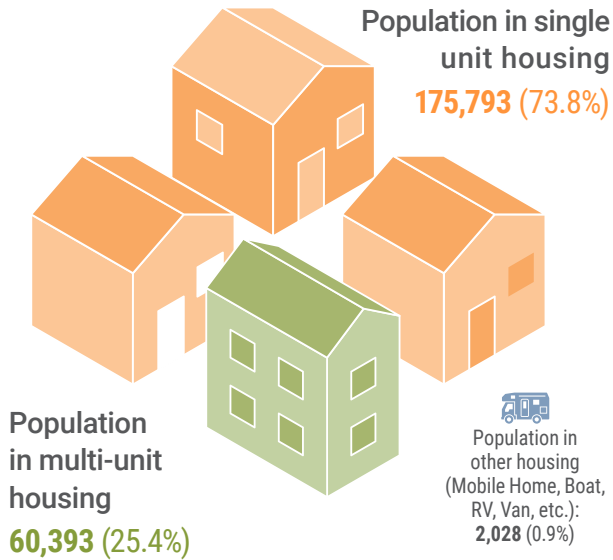

# Scottsdale Residents

Scottsdale's median age of 48.7 is more than 10 years older than the U.S. median age of 38.5.

Median Age (US): 38.5 | Median Age (Scottsdale) 48.7

Age Under 5	5-19	20-24	25-54	55-74	75+
7,686	29,213	12,953	92,365	67,540	32,388

Scottsdale has the highest median housing price of any of the large cities and towns in the Valley.

Almost 3 in 4 Scottsdale residents live in single unit housing

More than half of all Scottsdale households make more than \$100,000 a year.