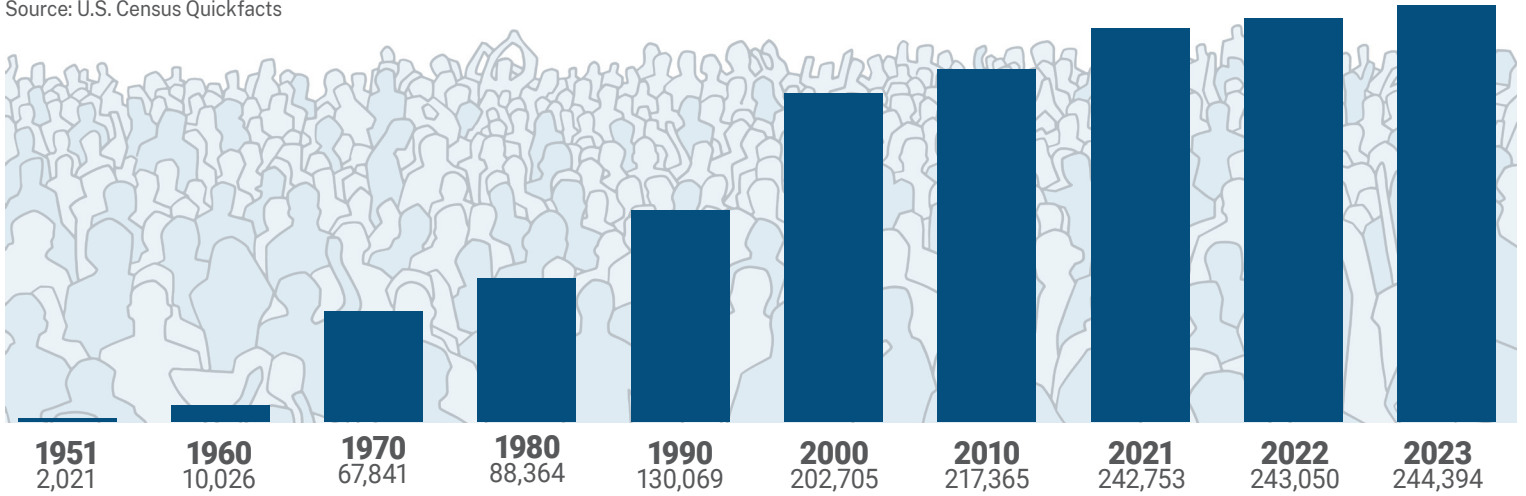

# Scottsdale by the Numbers: A Demographic Summary

Source: U.S. Census Quickfacts

**Scottsdale is the 48th largest city in the U.S. by area.**

U.S. Census Bureau Quickfacts and City of Scottsdale

**Over 6,000 people directly serve the residents of Scottsdale.**

Source: U.S. Census Bureau Quickfacts and City of Scottsdale

**Scottsdale's elevation rises by nearly 4,000 feet from south to north.**

Source: City of Scottsdale and Scottsdale Airport Weather Station

# Scottsdale Residents

Scottsdale's median age of 48.7 is more than 10 years older than the U.S. median age of 38.5.

Median Age (US): 38.5 | Median Age (Scottsdale) 48.7

Age Under 5	5-19	20-24	25-54	55-74	75+
7,686	29,213	12,953	92,365	67,540	32,388