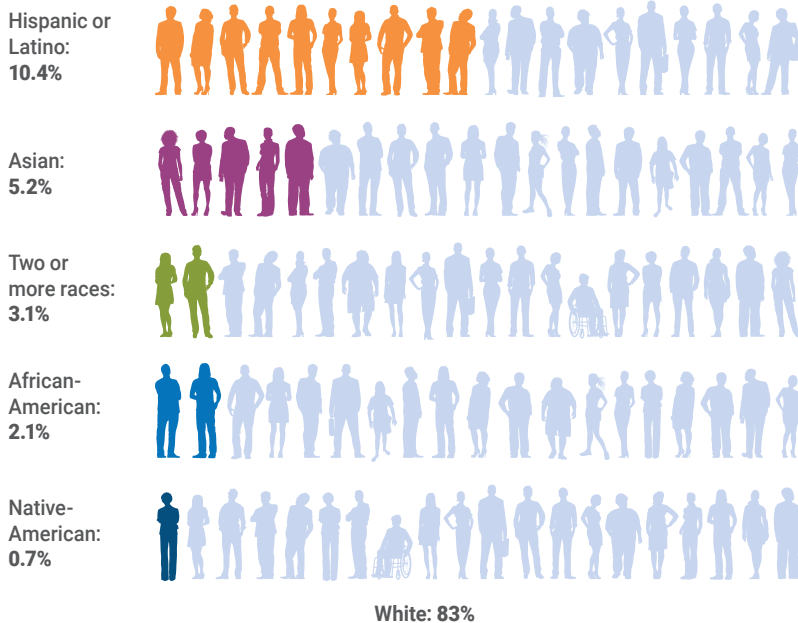

# Scottsdale Residents

Scottsdale's median age of 48.7 is more than 10 years older than the U.S. median age of 38.5.

Median Age (US): 38.5 | Median Age (Scottsdale) 48.7

Age Under 5	5-19	20-24	25-54	55-74	75+
7,686	29,213	12,953	92,365	67,540	32,388

1 in 5 Scottsdale residents is a person of color.

While most Scottsdale residents speak English, 1 in 8 can also speak another language.

3 in 5 Scottsdale residents over age 25 have earned a bachelor's degree or higher.