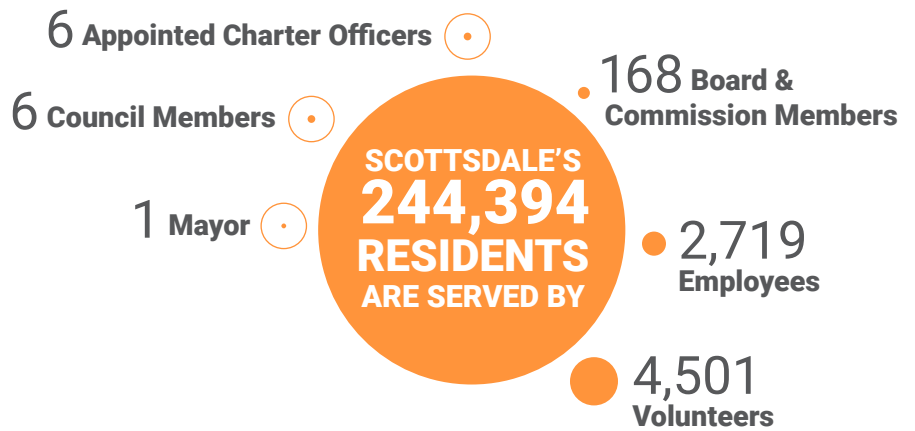

# Scottsdale by the Numbers: A Demographic Summary

Source: U.S. Census Quickfacts

**Scottsdale is the 48th largest city in the U.S. by area.**

U.S. Census Bureau Quickfacts and City of Scottsdale

**Over 6,000 people directly serve the residents of Scottsdale.**

Source: U.S. Census Bureau Quickfacts and City of Scottsdale

**Scottsdale's elevation rises by nearly 4,000 feet from south to north.**

Source: City of Scottsdale and Scottsdale Airport Weather Station