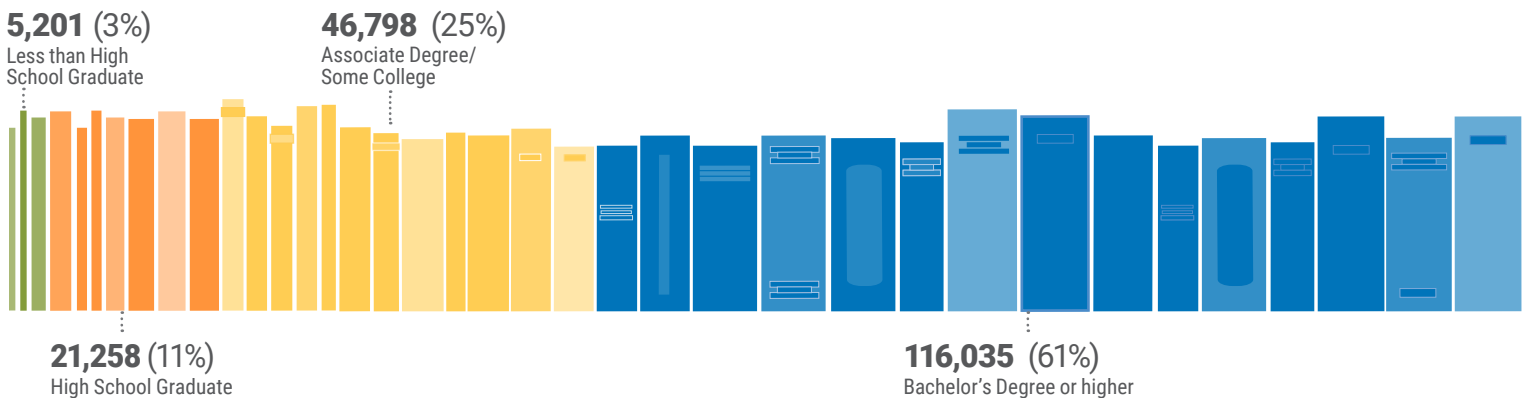

3 in 5 Scottsdale residents over age 25 have earned a bachelor's degree or higher.