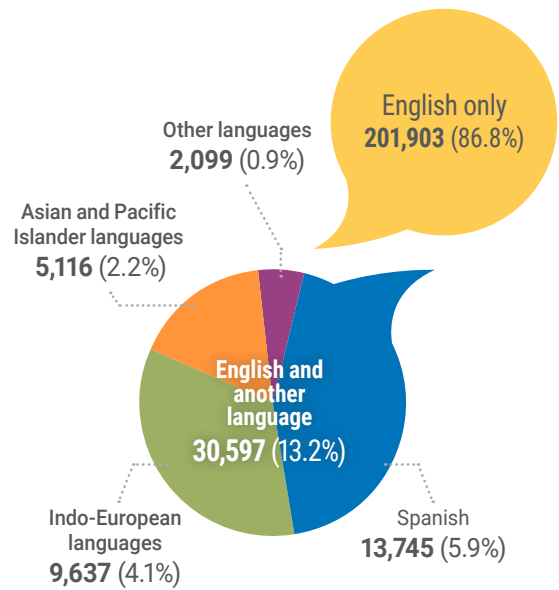

# Scottsdale Residents

Scottsdale's median age of 48.7 is more than 10 years older than the U.S. median age of 38.5.

Median Age (US): 38.5 | Median Age (Scottsdale) 48.7

Age Under 5	5-19	20-24	25-54	55-74	75+
7,686	29,213	12,953	92,365	67,540	32,388

1 in 5 Scottsdale residents is a person of color.

While most Scottsdale residents speak English, 1 in 8 can also speak another language.

3 in 5 Scottsdale residents over age 25 have earned a bachelor's degree or higher.