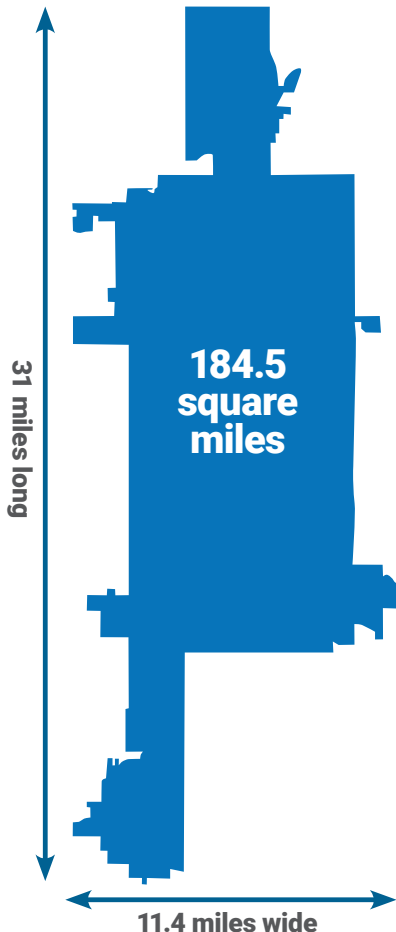

# Scottsdale by the Numbers: A Demographic Summary

Source: U.S. Census Quickfacts

**Scottsdale is the 48th largest city in the U.S. by area.**

U.S. Census Bureau Quickfacts and City of Scottsdale

**Over 6,000 people directly serve the residents of Scottsdale.**

Source: U.S. Census Bureau Quickfacts and City of Scottsdale

**Scottsdale's elevation rises by nearly 4,000 feet from south to north.**

Source: City of Scottsdale and Scottsdale Airport Weather Station

# Scottsdale Residents

Scottsdale's median age of 48.7 is more than 10 years older than the U.S. median age of 38.5.

Median Age (US): 38.5 | Median Age (Scottsdale) 48.7

Age Under 5	5-19	20-24	25-54	55-74	75+
7,686	29,213	12,953	92,365	67,540	32,388