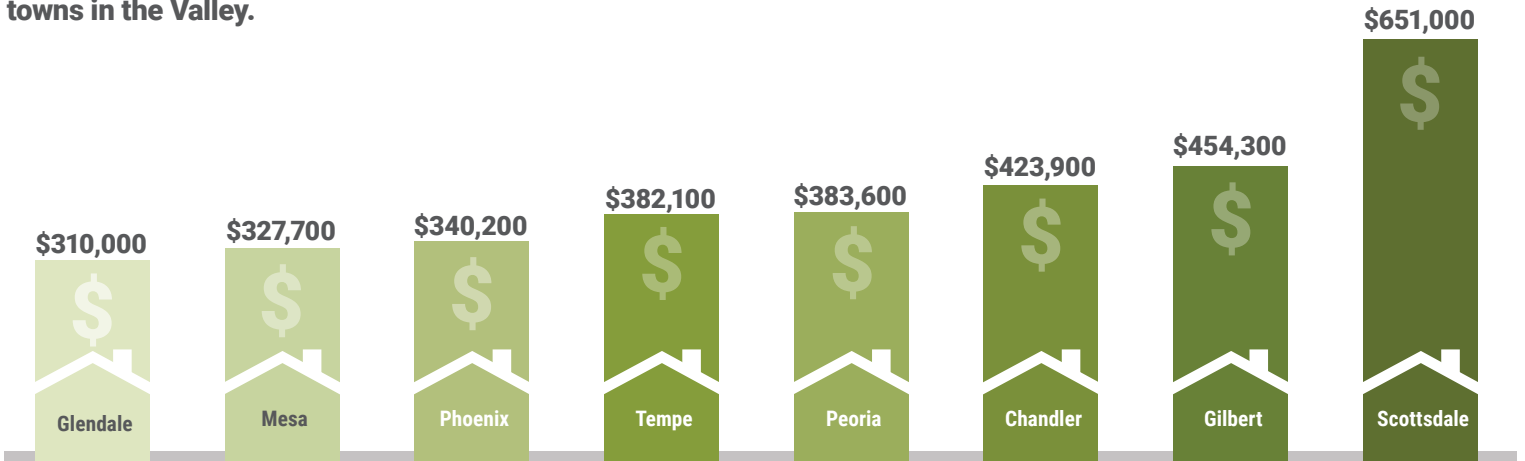

# Scottsdale Residents

Scottsdale's median age of 48.7 is more than 10 years older than the U.S. median age of 38.5.

Median Age (US): 38.5 | Median Age (Scottsdale) 48.7

Age Under 5	5-19	20-24	25-54	55-74	75+
7,686	29,213	12,953	92,365	67,540	32,388

Scottsdale has the highest median housing price of any of the large cities and towns in the Valley.

Almost 3 in 4 Scottsdale residents live in single unit housing

More than half of all Scottsdale households make more than \$100,000 a year.