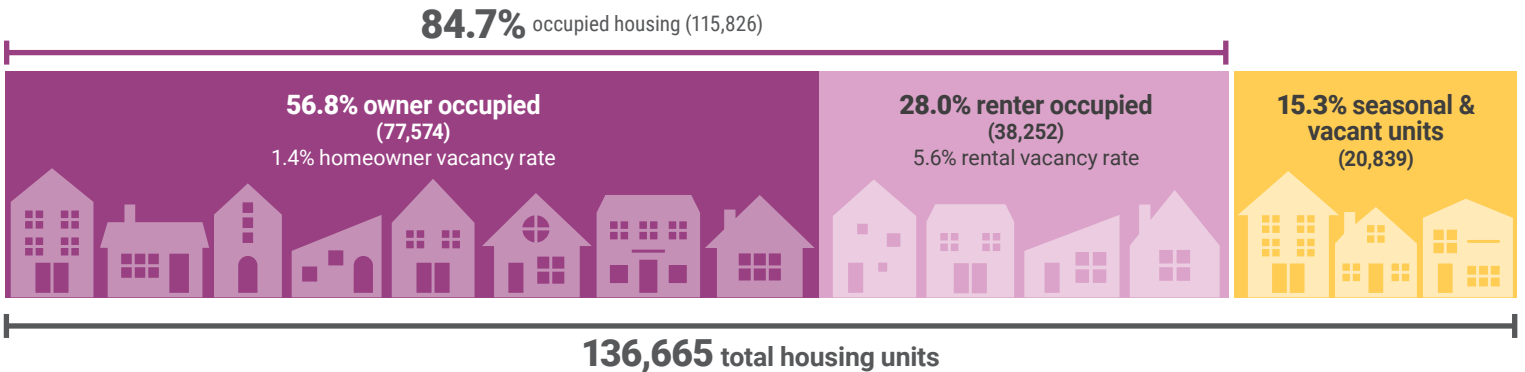

Source: U.S. Census Bureau