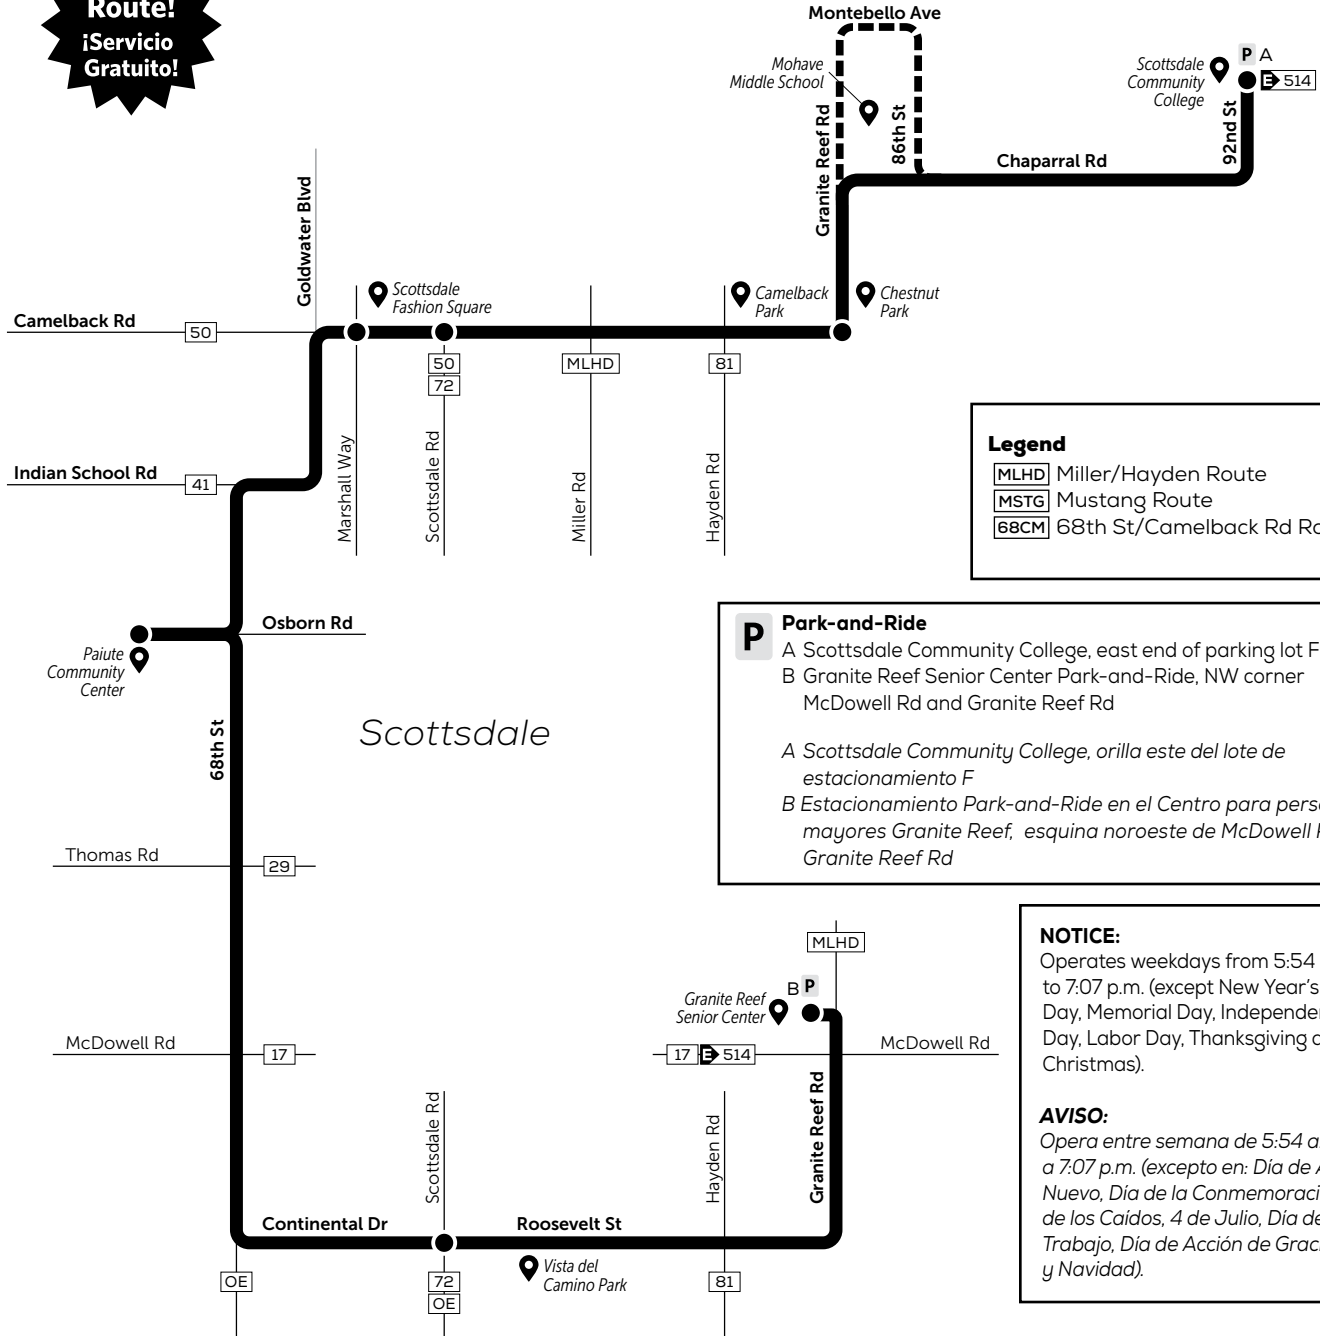

# Scottsdale – 68th St/Camelback Rd (68CM)

**Free Route!**  
**iServicio Gratuito!**

**Legend**

- MLHD Miller/Hayden Route
- MSTG Mustang Route
- 68CM 68th St/Camelback Rd Route

**P Park-and-Ride**

A Scottsdale Community College, east end of parking lot F  
 B Granite Reef Senior Center Park-and-Ride, NW corner McDowell Rd and Granite Reef Rd