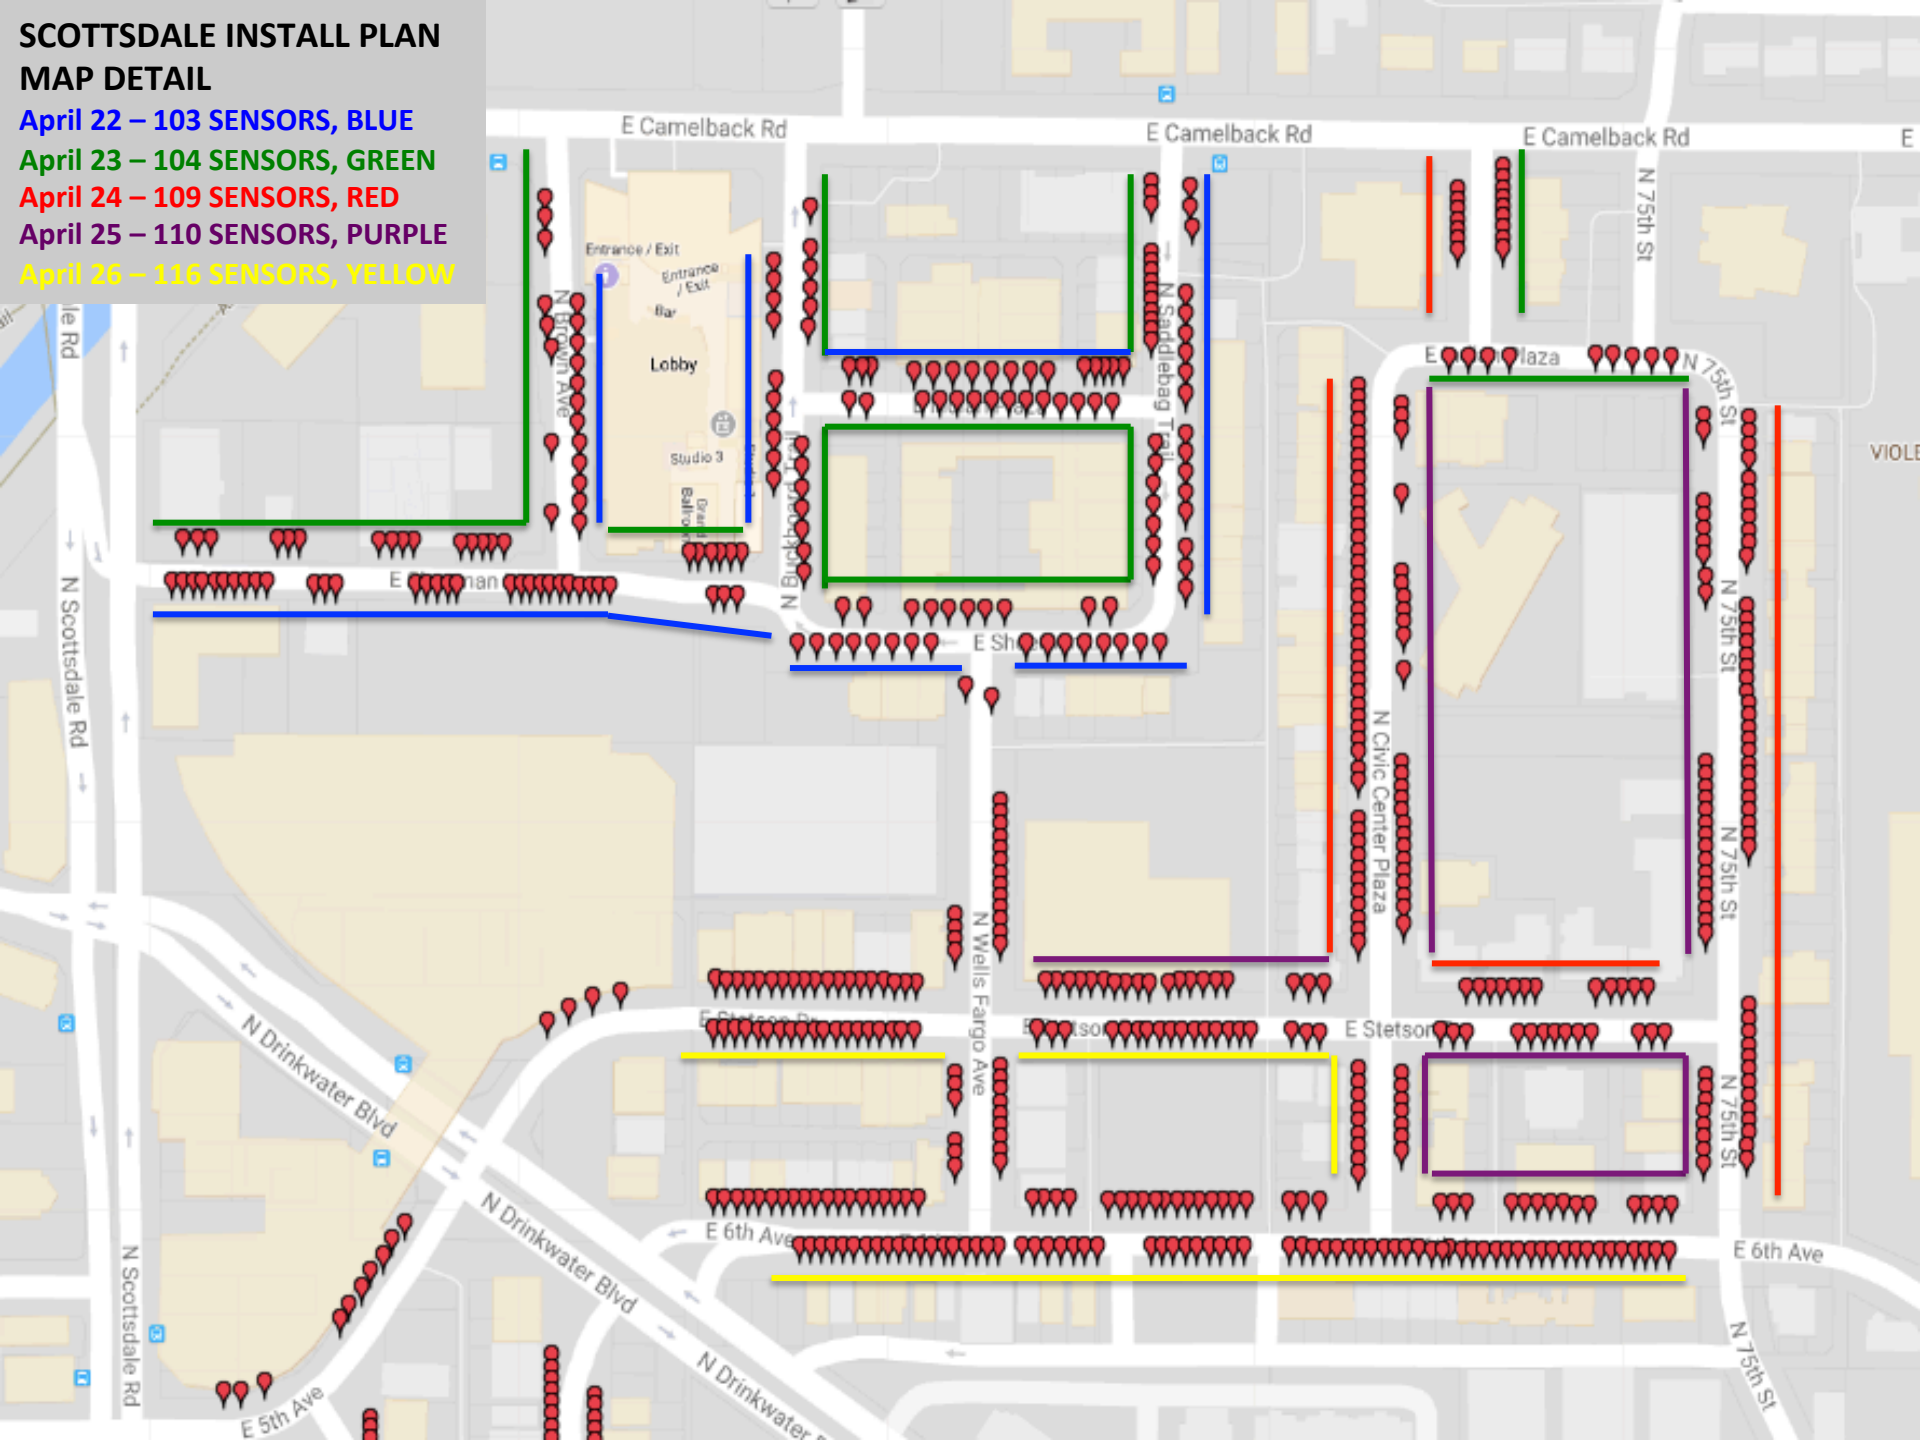

SCOTTSDALE INSTALL PLAN

MAP OVERVIEW

843 PARKING SPACES

SCOTTSDALE INSTALL PLAN MAP DETAIL

- April 22 – 103 SENSORS, BLUE
- April 23 – 104 SENSORS, GREEN
- April 24 – 109 SENSORS, RED
- April 25 – 110 SENSORS, PURPLE
- April 26 – 116 SENSORS, YELLOW

SCOTTSDALE INSTALL PLAN MAP DETAIL

April 29 – 108 SENSORS, MINT
April 30 – 108 SENSORS, ORANGE
May 1 – 85 SENSORS, ROSE