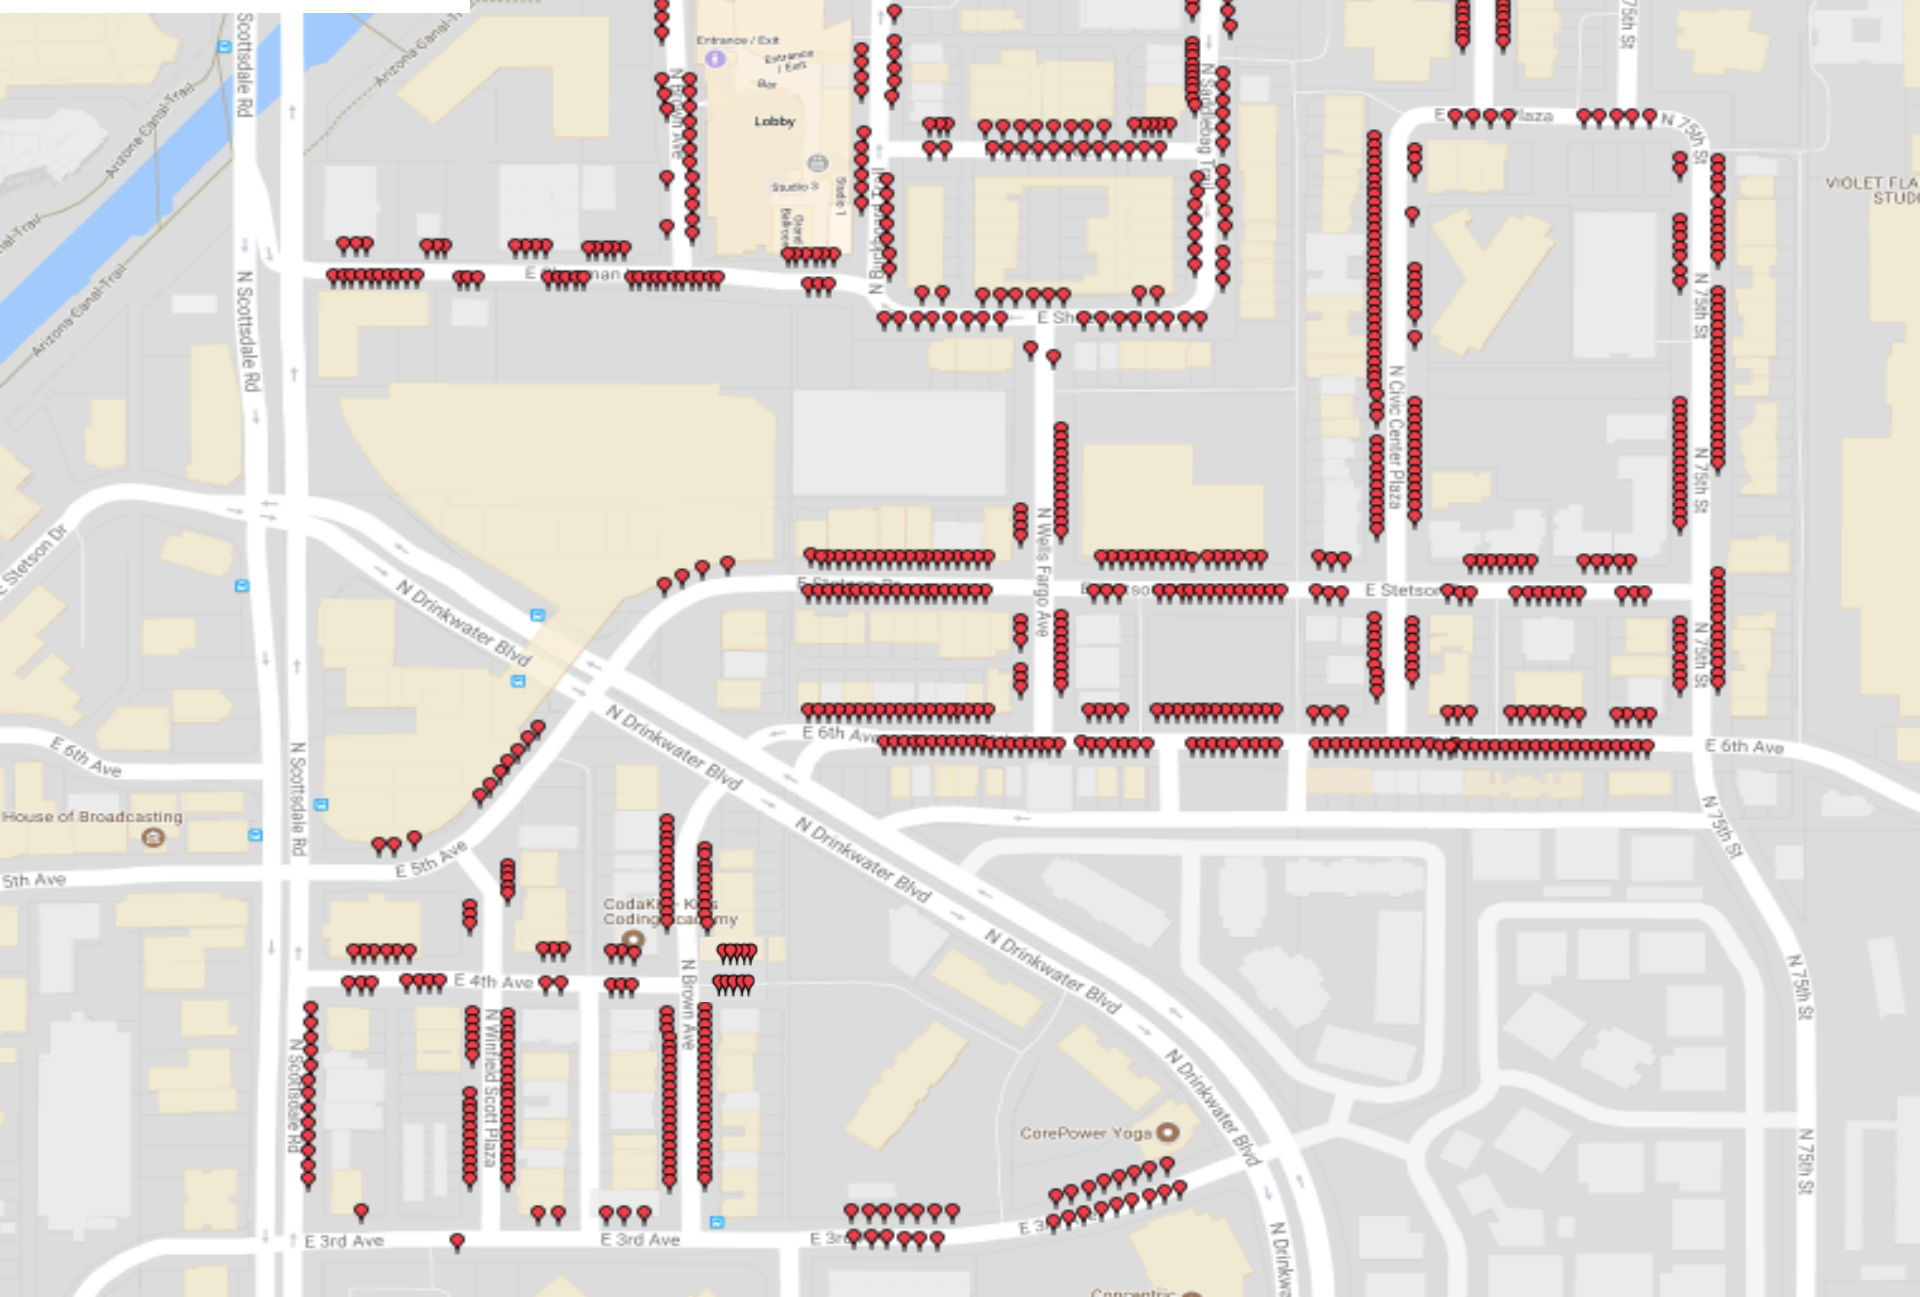

SCOTTSDALE INSTALL PLAN

MAP OVERVIEW

843 PARKING SPACES

SCOTTSDALE INSTALL PLAN MAP DETAIL

- April 22 – 103 SENSORS, BLUE
- April 23 – 104 SENSORS, GREEN
- April 24 – 109 SENSORS, RED
- April 25 – 110 SENSORS, PURPLE
- April 26 – 116 SENSORS, YELLOW

SCOTTSDALE INSTALL PLAN MAP DETAIL

April 29 – 108 SENSORS, MINT
April 30 – 108 SENSORS, ORANGE
May 1 – 85 SENSORS, ROSE