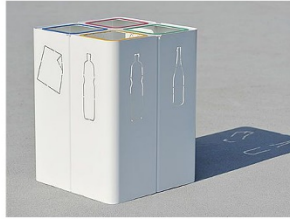

Shade

Built Structure

Trees- Natural Shade

Solar Powered Structure

Seating

Integrated Bench on Seatwall

Concrete Seatwall with Wayfinding

Aluminum Bench with Dividers

Trash / Recycle Receptacles

Steel Trash Receptacle

Dual Trash + Recycle Receptacle

Steel Trash w/Design for Branding

Kiosk / User Interface Station

Payment Station

Map / Information Panel

Bike Program Information