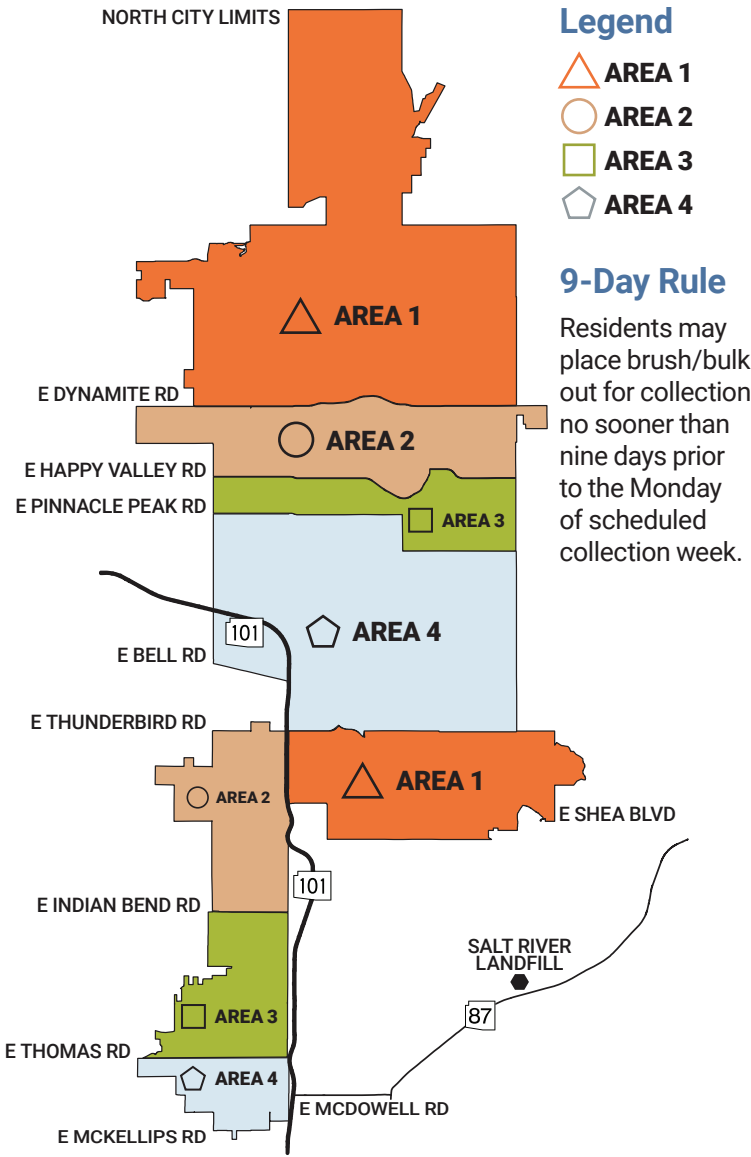

Brush & Bulk Removal 2020 Schedule

Legend

- △ AREA 1
- AREA 2
- AREA 3
- ◡ AREA 4

9-Day Rule

Residents may place brush/bulk out for collection no sooner than nine days prior to the Monday of scheduled collection week.

Residential Holiday Collection & Special Event Schedules

Holiday Collection Schedule

On your scheduled day of collection, please place your container out by 5:00 a.m. Our crews may come through earlier than normal.