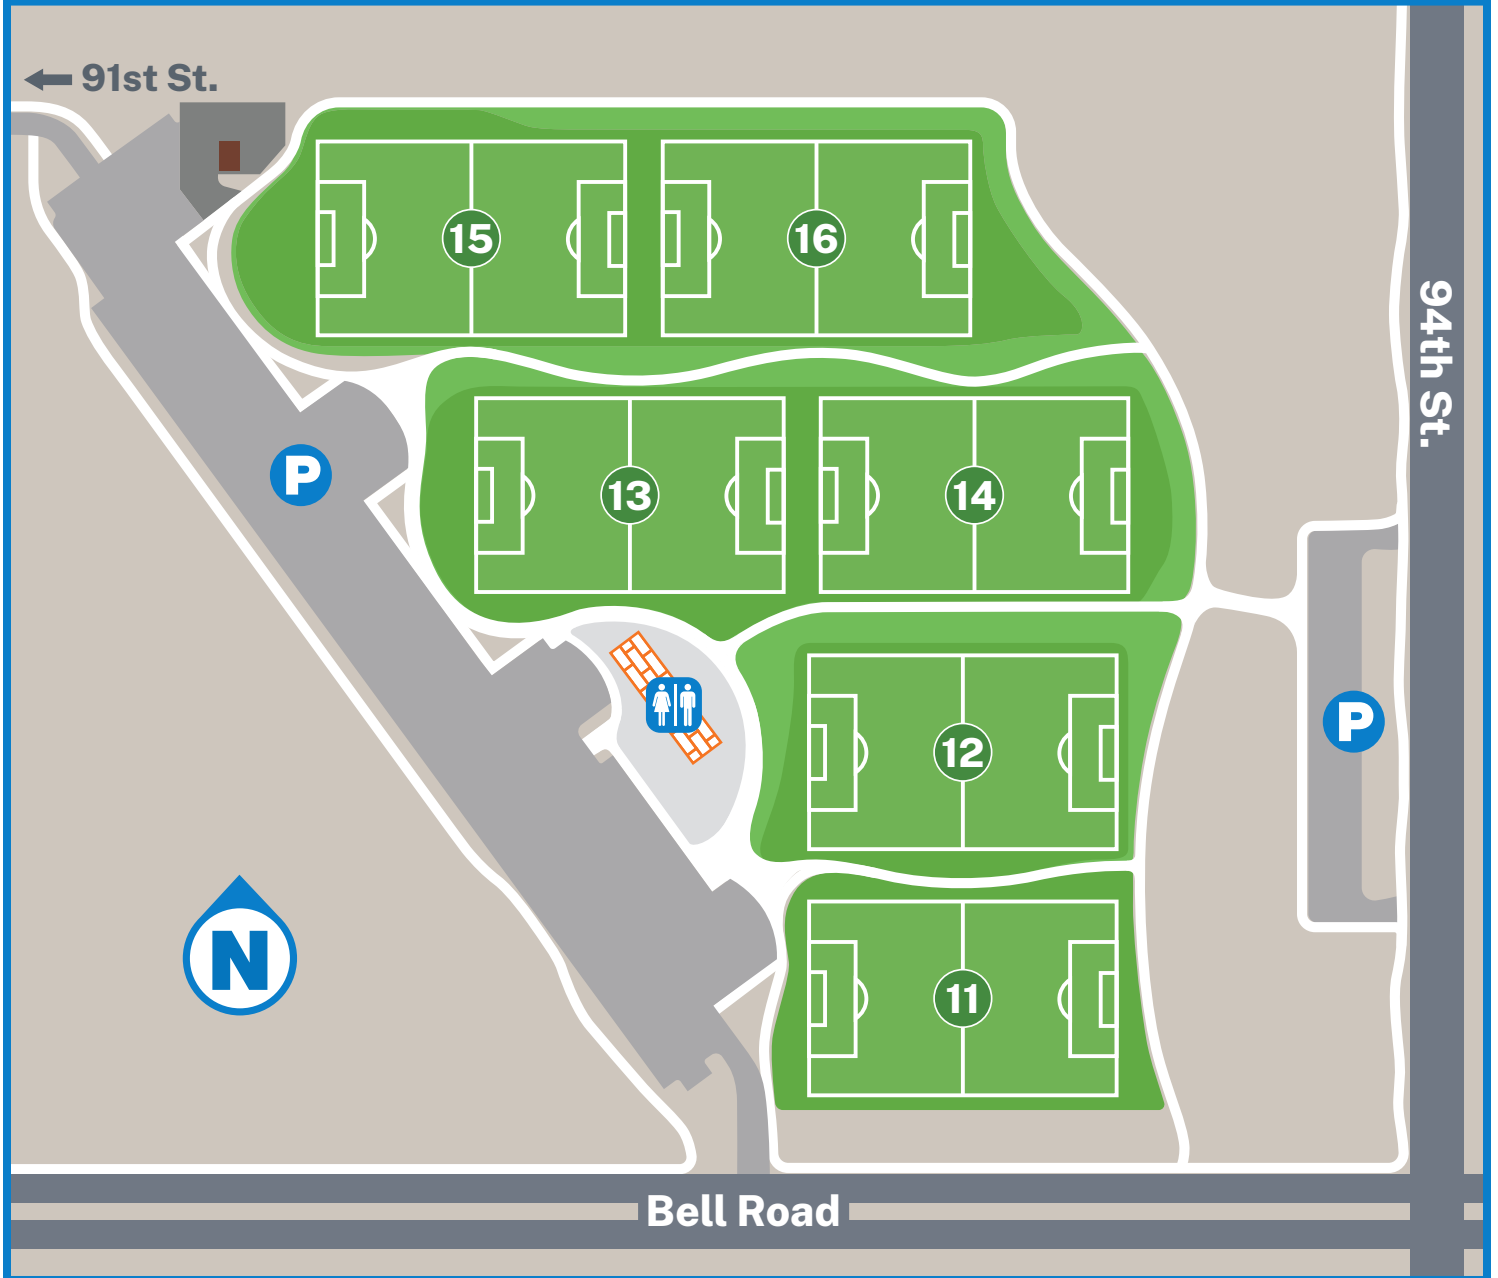

## Facility Map

9390 E. Bell Road | 480-312-PLAY

Scottsdale Sports  
Complex Website

Parking

Office

Restrooms

Sports Field

\*Field 16 is not lighted