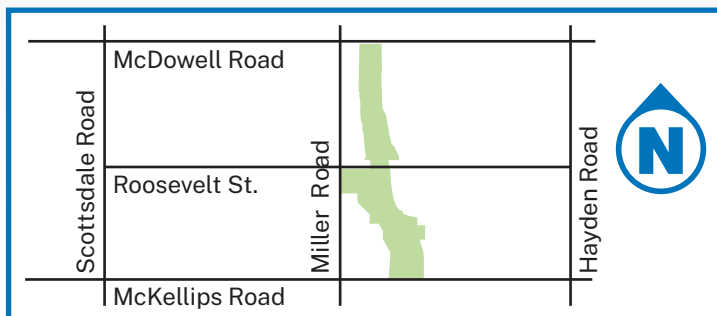

McDowell Road

-  Courts
-  Disc Golf Course
-  Dog Off Leash Area
-  Lakes
-  Parking
-  Playground
-  Ramada
-  Restroom
-  Sand Volleyball
-  Spray Poles
-  Sport Fields
-  Vista del Camino Community Center

Vista del Camino Park

7700 E. Roosevelt St.

Roosevelt St.

Miller Road

7th St.

McKellips Road