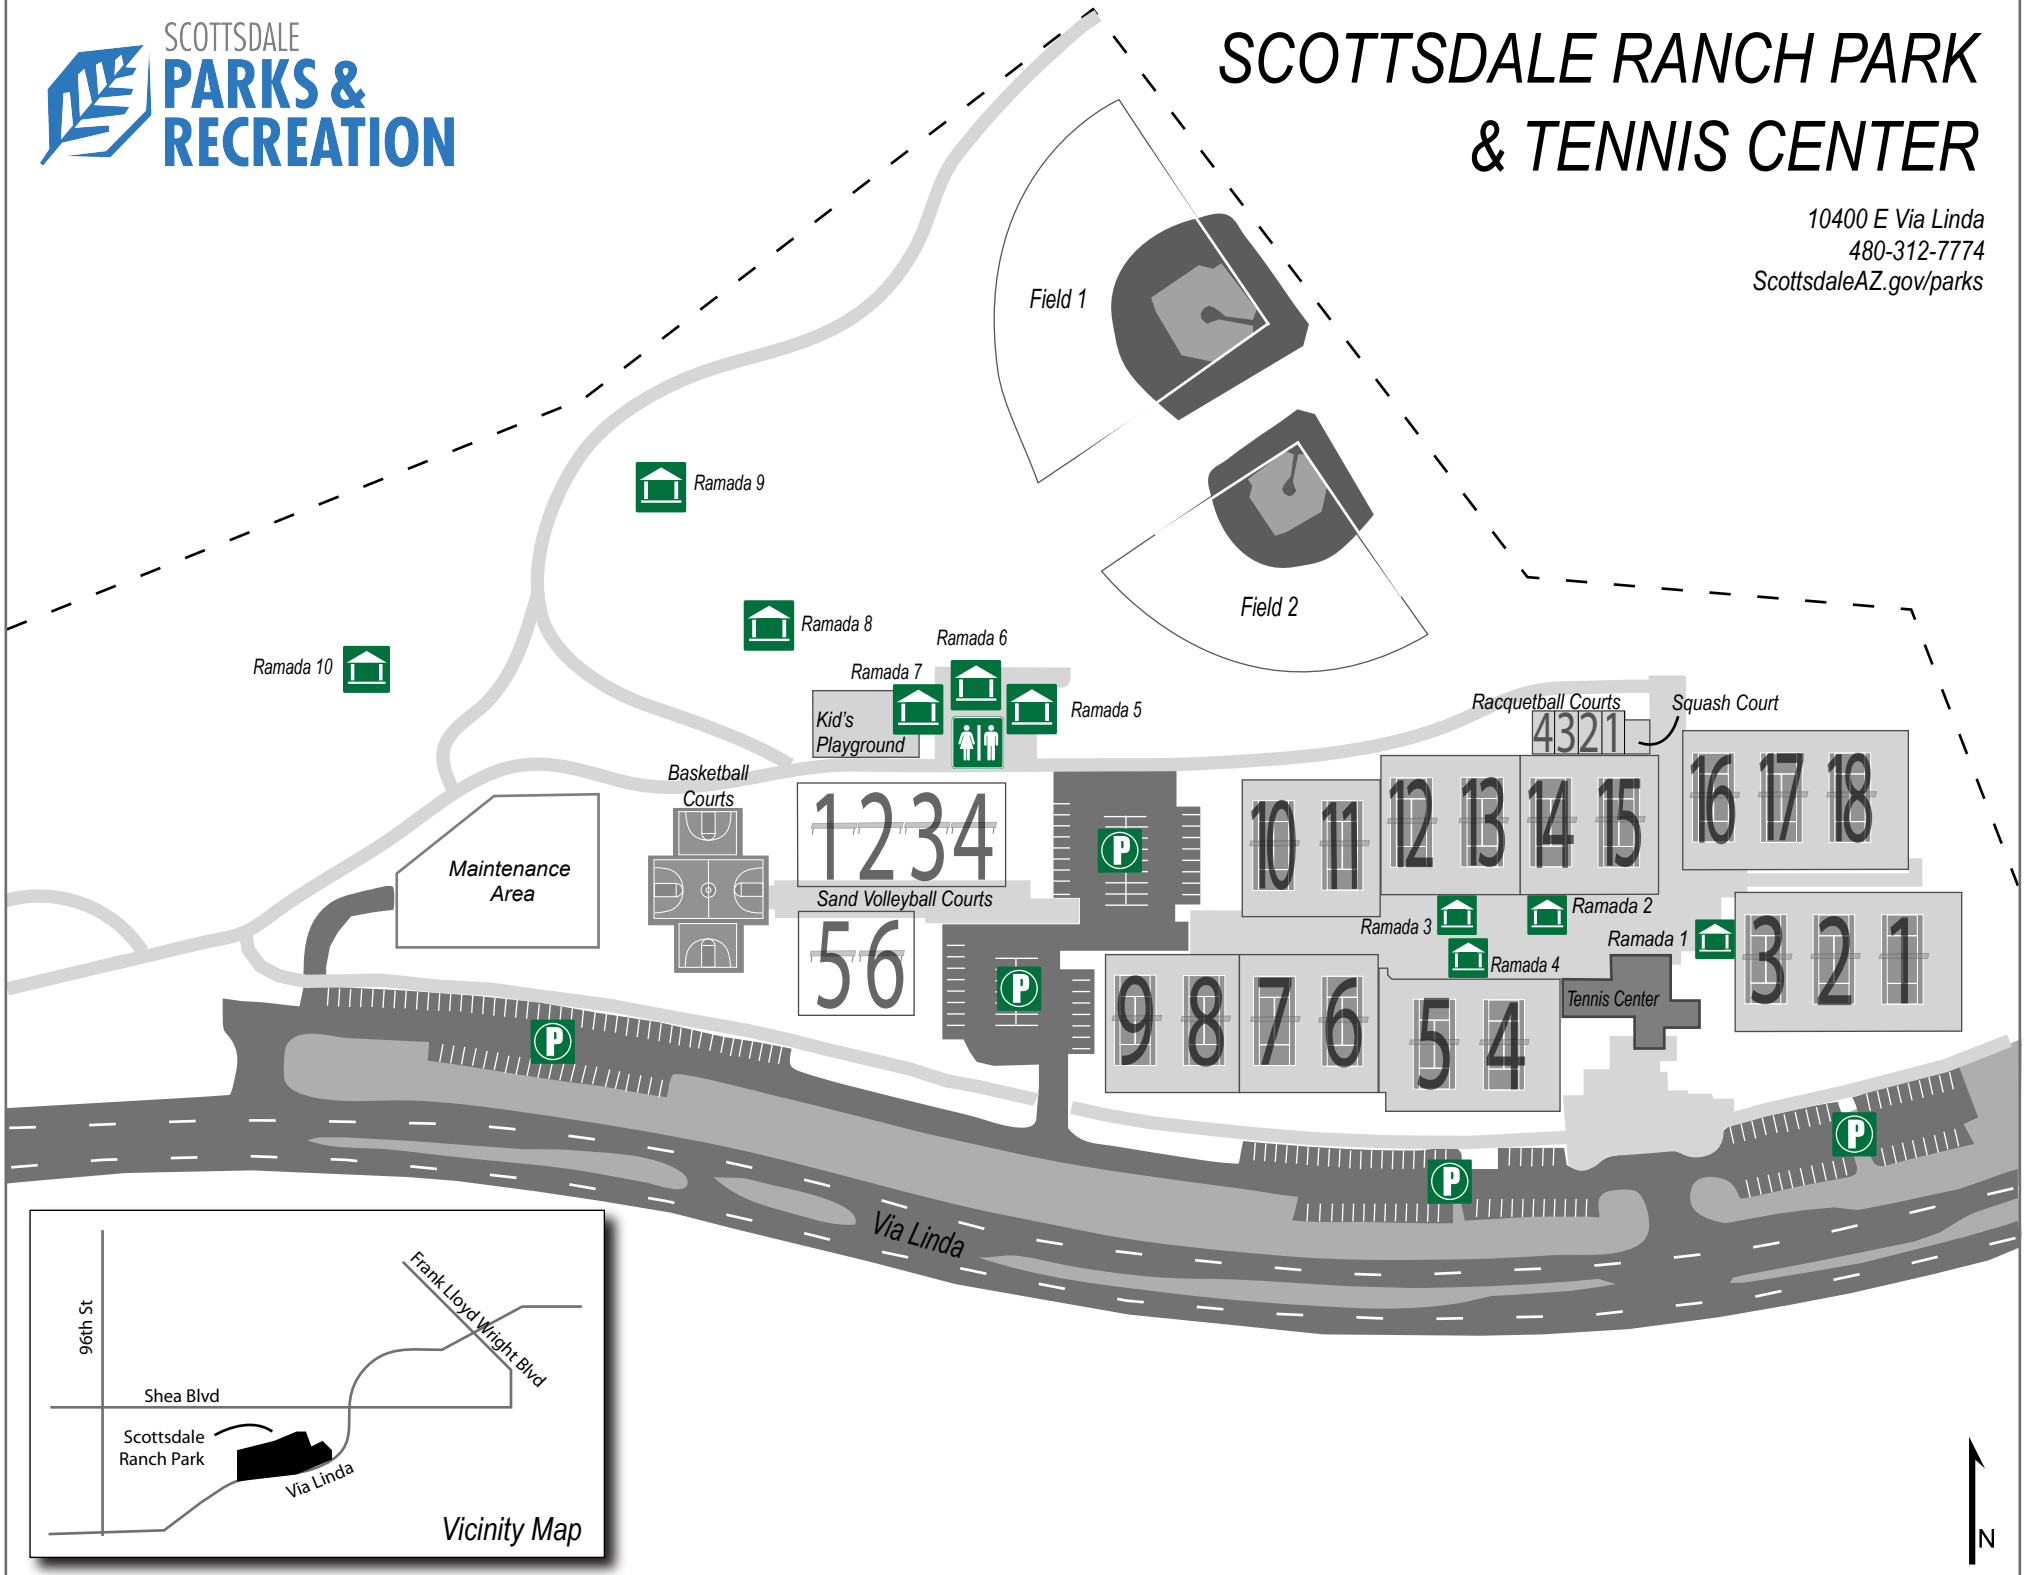

SCOTTSDALE RANCH PARK & TENNIS CENTER

10400 E Via Linda
 480-312-7774
 ScottsdaleAZ.gov/parks

Vicinity Map