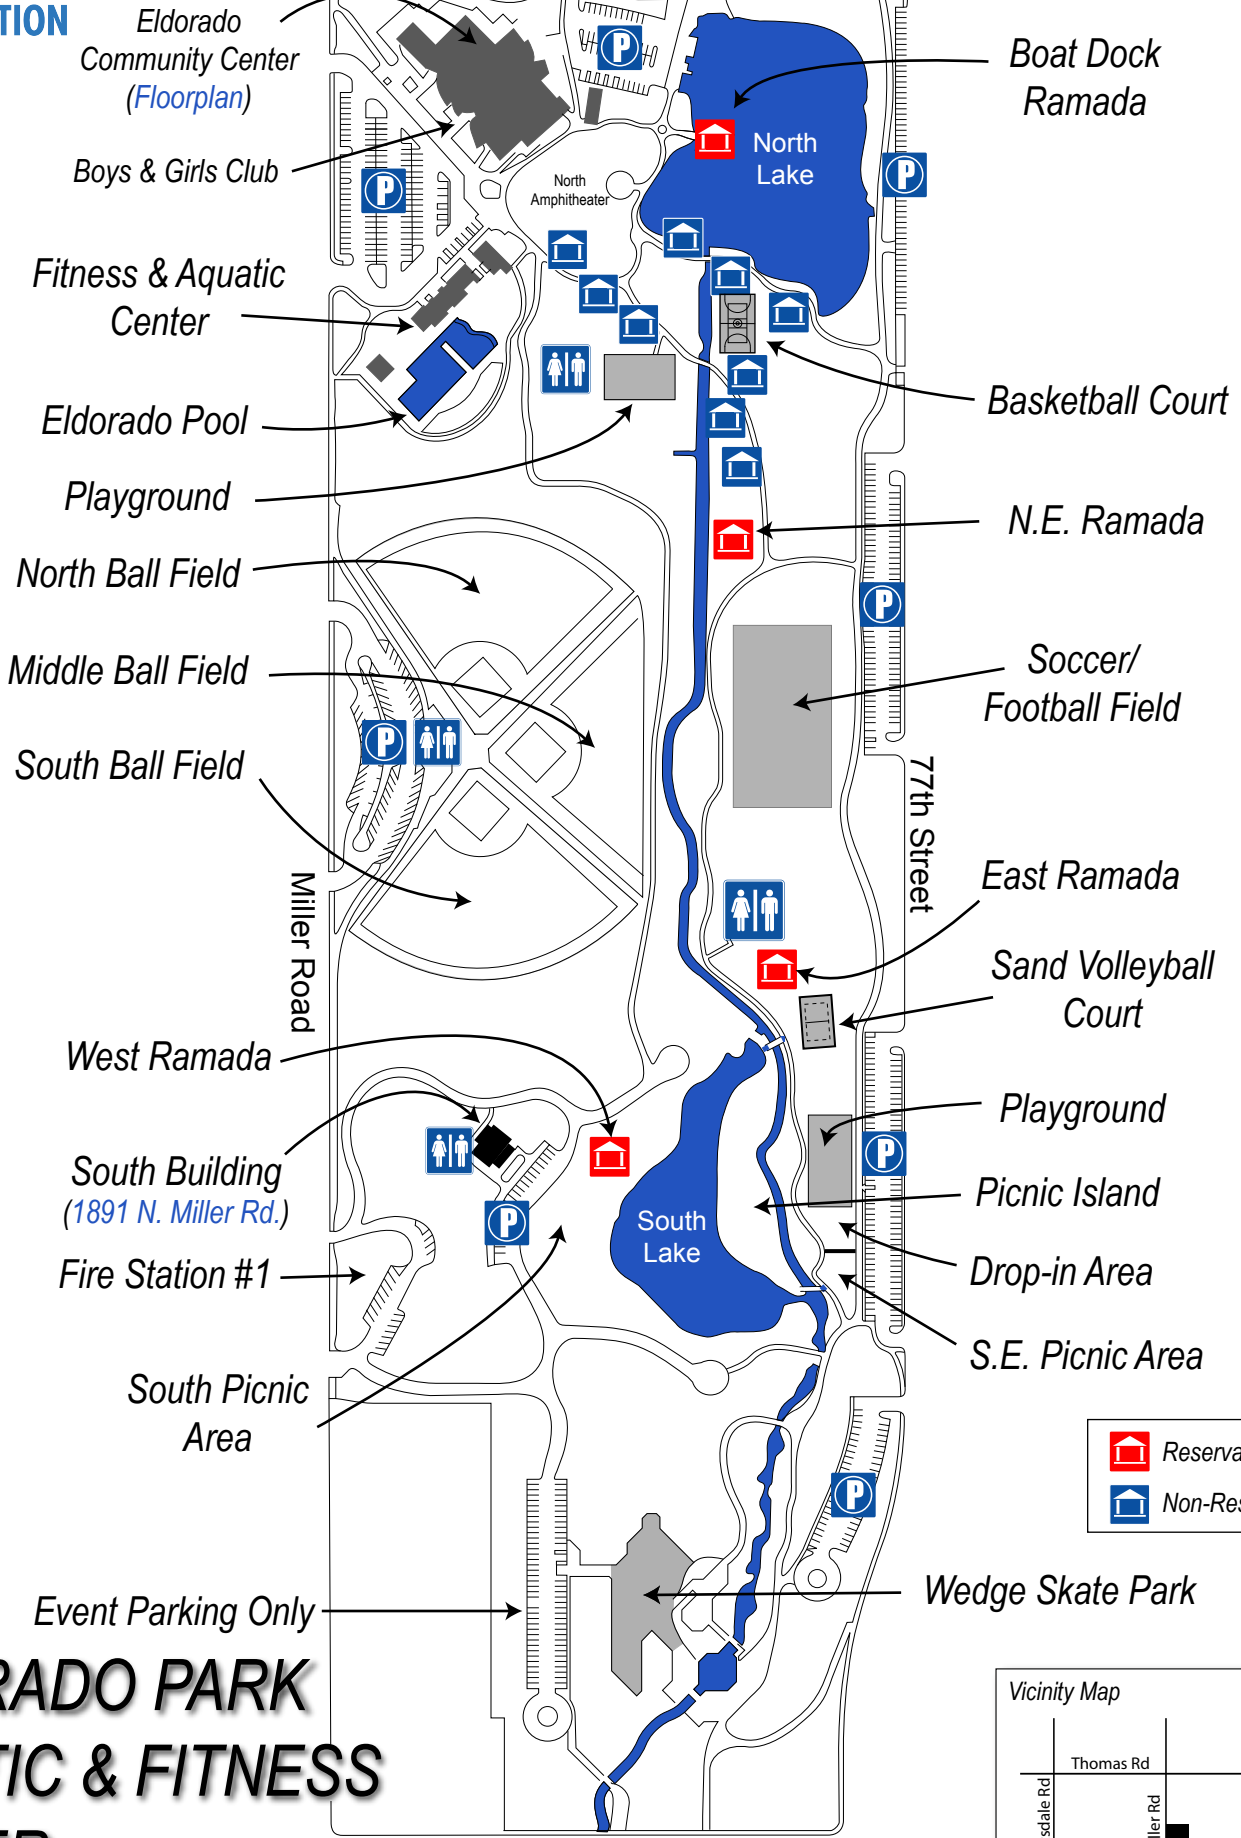

Murray Lane

	Reservable
	Non-Reservable

ELDORADO PARK AQUATIC & FITNESS CENTER

2311 N. Miller Rd.
(480) 312-2483

ELDORADO PARK