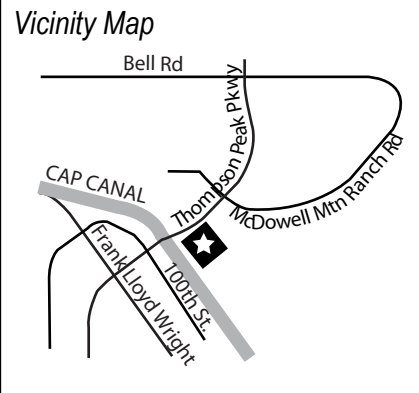

SKATE PARK
PLAZA

OFFICES &
FITNESS CENTER

CONCESSIONS MEN'S SHOWER/
LOCKER ROOM WOMEN'S SHOWER/
LOCKER ROOM

COURTYARD

LAP &
LEARNING LEISURE
POOL

LAP POOL

LAZY RIVER

PARTY
ISLAND

SLIDE

GRASS TERRACE

MCDOWELL MOUNTAIN RANCH PARK & AQUATIC CENTER

15525 N. Thompson Peak Pkwy.

MCDOWELL MOUNTAIN RANCH PARK