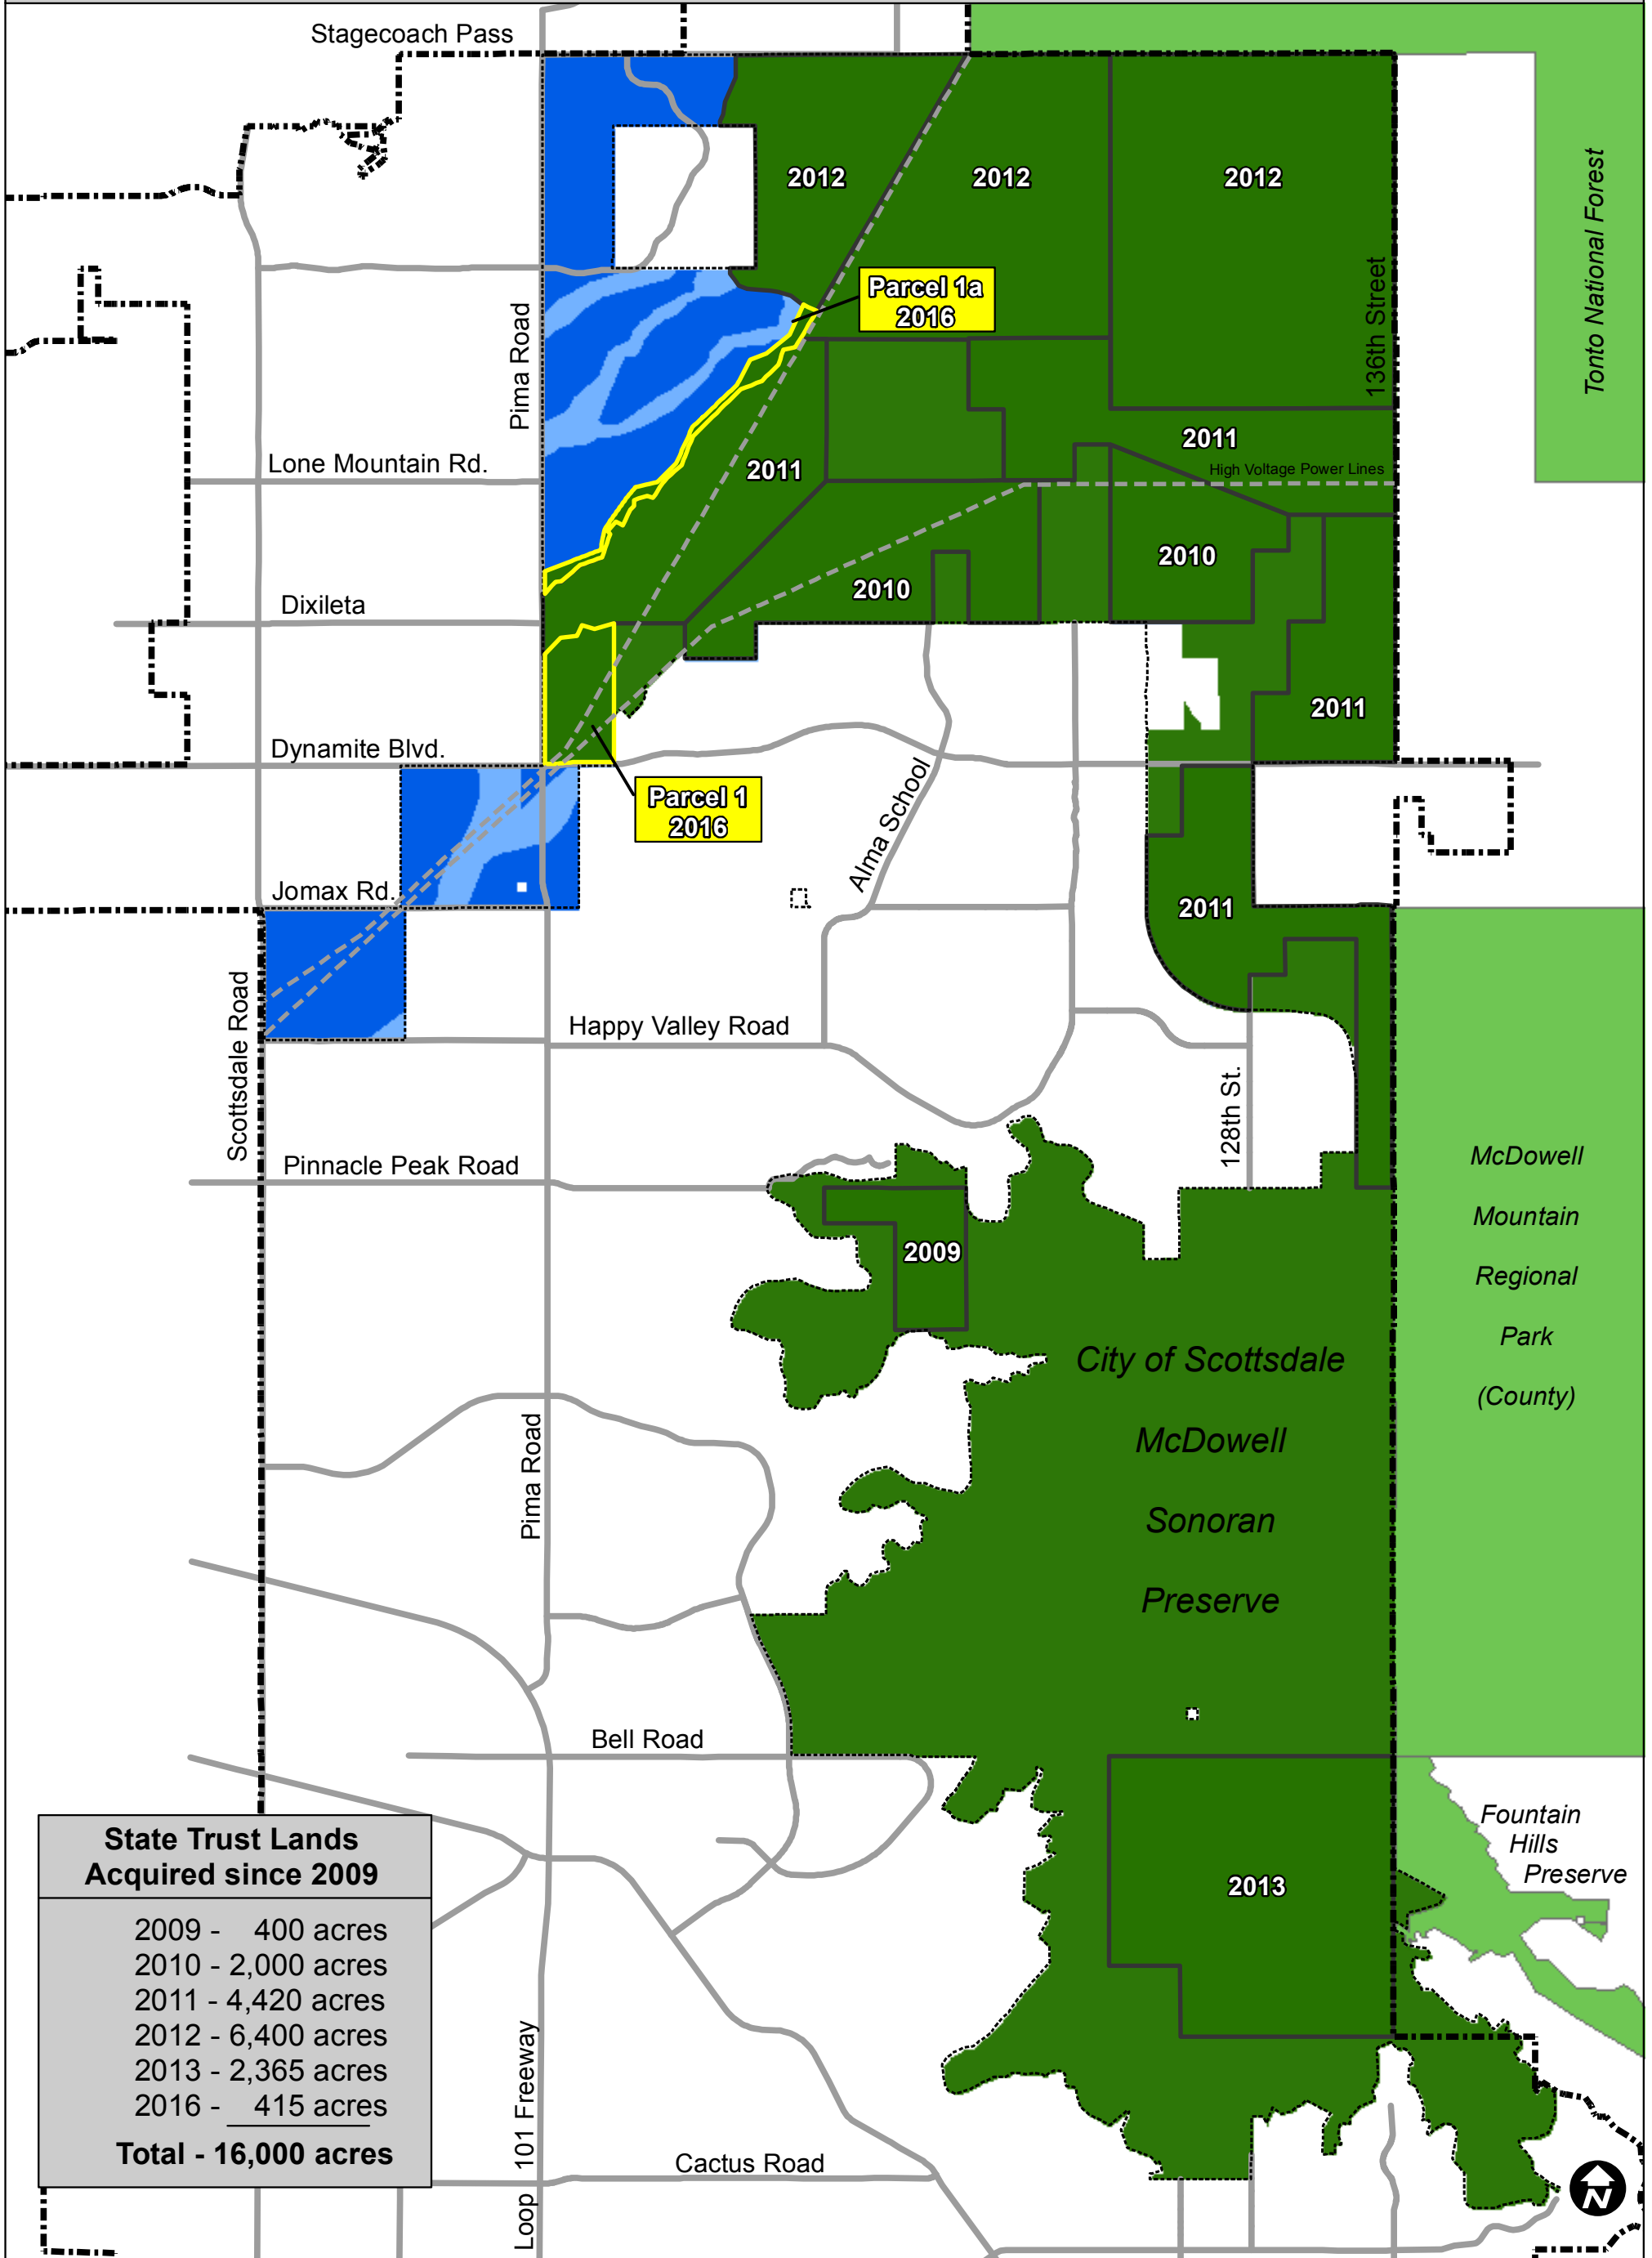

City of Scottsdale Preserve Land Status - September 2016

State Trust Lands Acquired since 2009	
2009 -	400 acres
2010 -	2,000 acres
2011 -	4,420 acres
2012 -	6,400 acres
2013 -	2,365 acres
2016 -	415 acres
Total -	16,000 acres

ASLD Not Restricted	ASLD No Reclass	COS owned or preserved
431 ac.	3,153 ac.	30,580 ac.

- Recommended Study Boundary
- Scottsdale Boundary

Note: All acreage figures are approximate.

Map Date: Sept. 2016