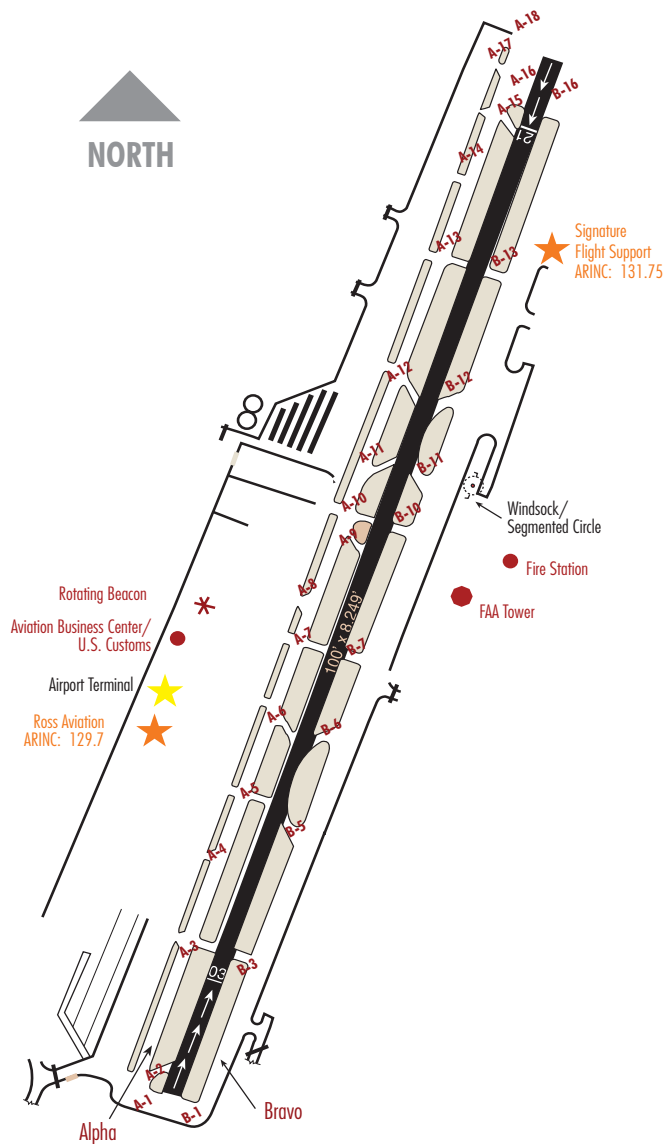

## > AIRPORT SURFACE MAP

### Scottsdale Airport (SDL)

Field Elevation: 1,510 feet MSL

ATIS	118.60	Scottsdale Tower	119.90
CTAF	119.90	Unicom	122.95
Clearance Delivery	124.80	ASOS	480-483-3049
FSS 800-992-7433	122.60	ARR/DEP	120.70
Scottsdale Ground	121.60		