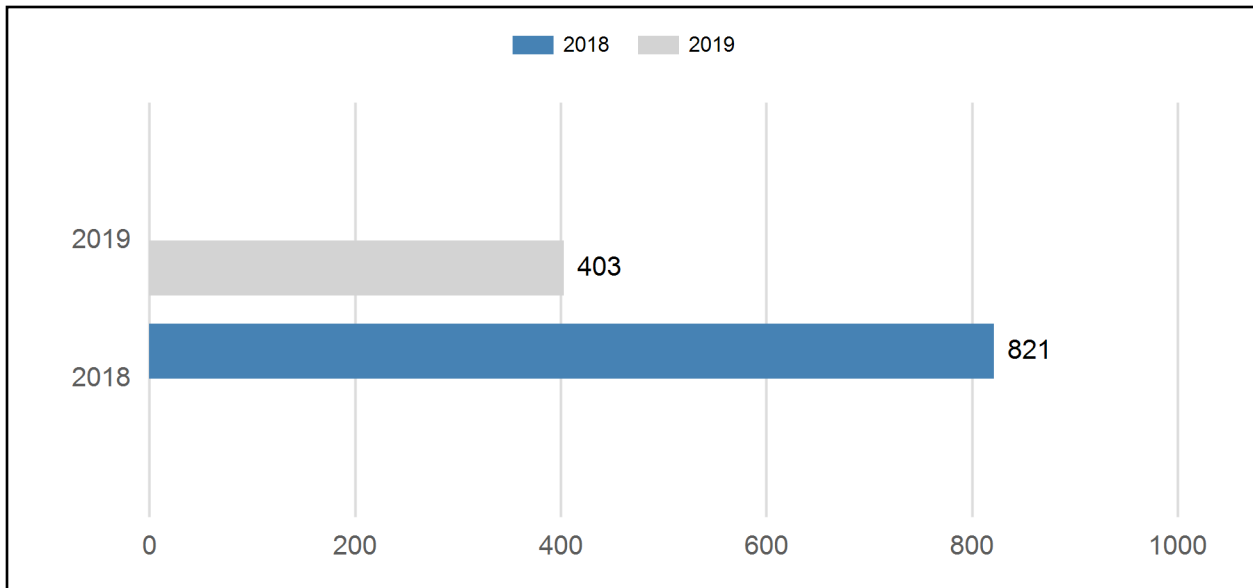

## Total Complainant Summary

Year-Quarter	Complainants (Repeat)	Complainants (New)	Total	Percent New
2019 - Qtr 4	48	27	75	36%

This table reflects the number of complainants for "local" complaints received this quarter.

## 4th Quarter Complaint Comparison

This table shows the total complaints received in the "local" area for this quarter along with a comparison of the same quarter the previous year.

# Aircraft Noise Complaint Map

Complaints and complainants within the Airport Influence Area

October 1, 2019 through December 31, 2019

The map below represents the Scottsdale Airport Influence Area. Each grid block indicates the total number of complaints (green - on bottom) received per square mile for the summary period, and the number of complainants or people (black - on top) who filed them. Please refer to the map legend below for other map features.