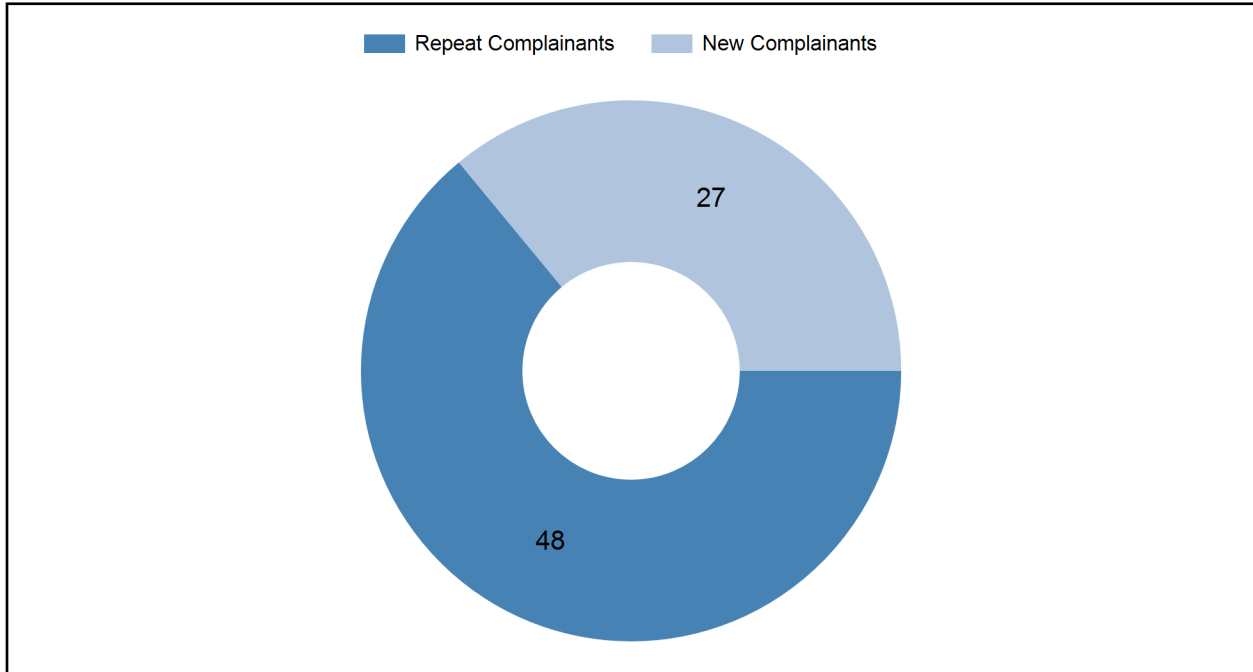

## Total Complainant Summary

Year-Quarter	Complainants (Repeat)	Complainants (New)	Total	Percent New
2019 - Qtr 4	48	27	75	36%

This table reflects the number of complainants for "local" complaints received this quarter.

## 4th Quarter Complaint Comparison

This table shows the total complaints received in the "local" area for this quarter along with a comparison of the same quarter the previous year.

# Aircraft Noise Complaint Map

Complaints and complainants within the Airport Influence Area

October 1, 2019 through December 31, 2019

The map below represents the Scottsdale Airport Influence Area. Each grid block indicates the total number of complaints (green - on bottom) received per square mile for the summary period, and the number of complainants or people (black - on top) who filed them. Please refer to the map legend below for other map features.