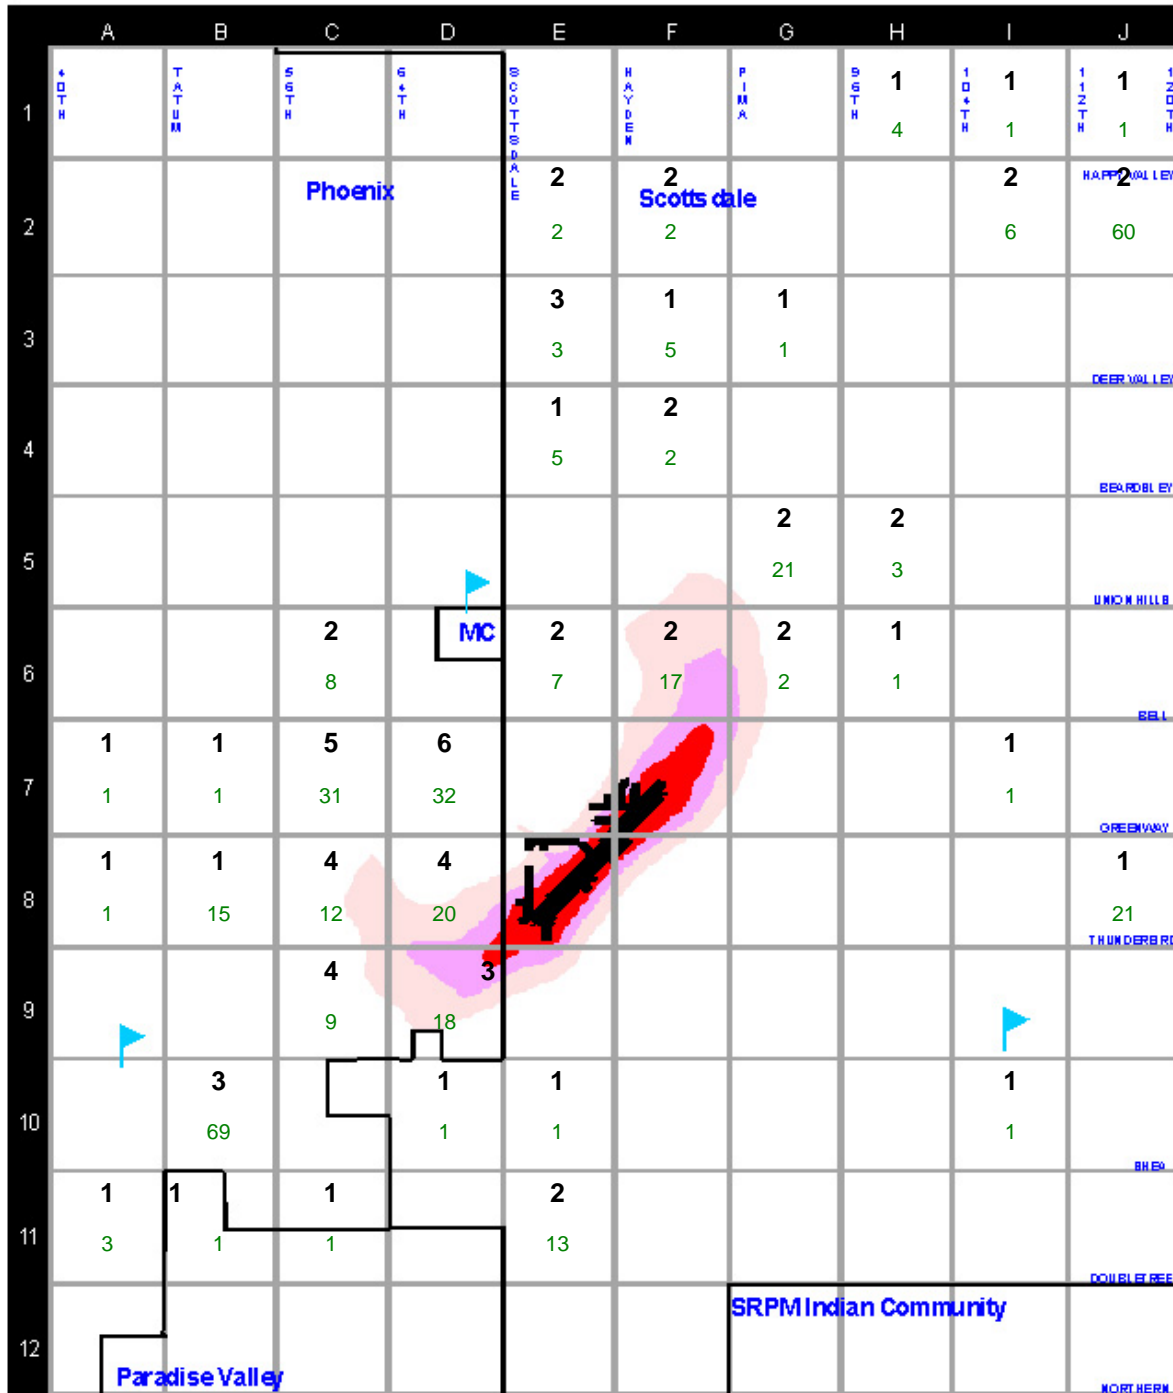

## 4th Quarter Complaint Comparison

This table shows the total complaints received in the "local" area for this quarter along with a comparison of the same quarter the previous year.

# Aircraft Noise Complaint Map

Complaints and complainants within the Airport Influence Area

October 1, 2019 through December 31, 2019

The map below represents the Scottsdale Airport Influence Area. Each grid block indicates the total number of complaints (green - on bottom) received per square mile for the summary period, and the number of complainants or people (black - on top) who filed them. Please refer to the map legend below for other map features.

GRIDS NOT SHOWN: UNKNOWN=2/1, BEYOND GRID=2/6

LEGEND	
	55 DNL Contour
	60 DNL Contour
	65 DNL Contour
	Reporting Point
	City Limits

Complainants	
Grid Key:	
	Complaints