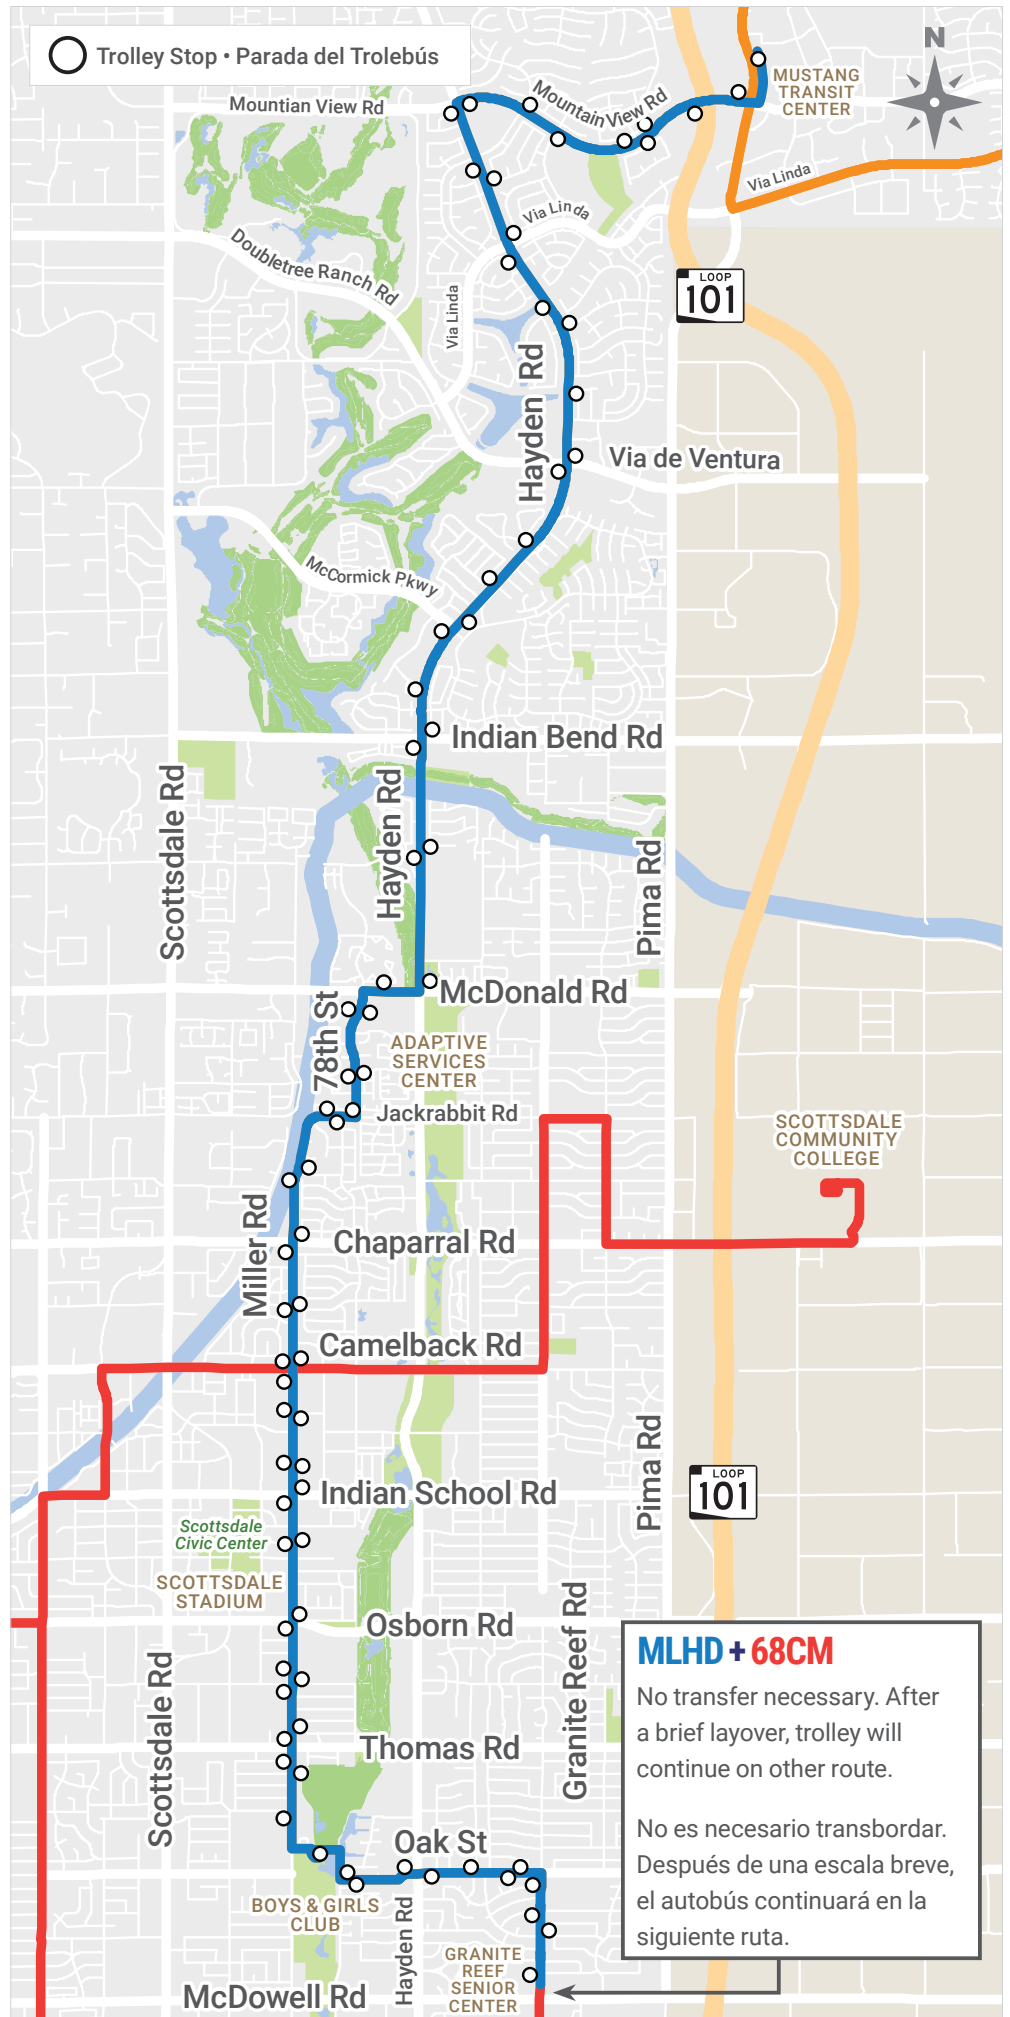

SCOTTSDALE TROLLEY

Effective October 22, 2018
Fecha efectiva el 22 de octubre del 2018
ScottsdaleTrolley.com

MILLER/HAYDEN MLHD

Every 20 Minutes • Cada 20 minutos
Monday - Friday • De lunes a viernes
5:05 a.m. - 10:35 p.m.

Saturday - Sunday • De sábado a domingo
5:45 a.m. - 7:55 p.m.

Route travels in both directions.
Cada ruta corre en ambas direcciones.

Check out these smartphone apps to help you with your trip planning.

Repase estas aplicaciones de teléfonos inteligentes que le pueden ayudar en la planificación de su viaje.

Trolley service, stops and schedules are subject to change without notice.
Call 602-253-5000 or visit ScottsdaleAZ.gov/trolley for the latest route information and policies. Service is provided year round except New Year's Day, Memorial Day, Fourth of July, Labor Day, Thanksgiving and Christmas Day.

Servicio, paradas de trolebús/autobús, y horarios están sujetos a cambio sin previo aviso. Favor de llamar al 602-253-5000 o visite ScottsdaleAZ.gov/trolley para información actual. Servicio es disponible todo el año excepto el Día de Año Nuevo, Día Conmemorativo, cuatro de julio, Día Laboral, Día de Acción de Gracias, y el Día de Navidad.

MLHD + 68CM
No transfer necessary. After a brief layover, trolley will continue on other route.
No es necesario transbordar. Después de una escala breve, el autobús continuará en la siguiente ruta.