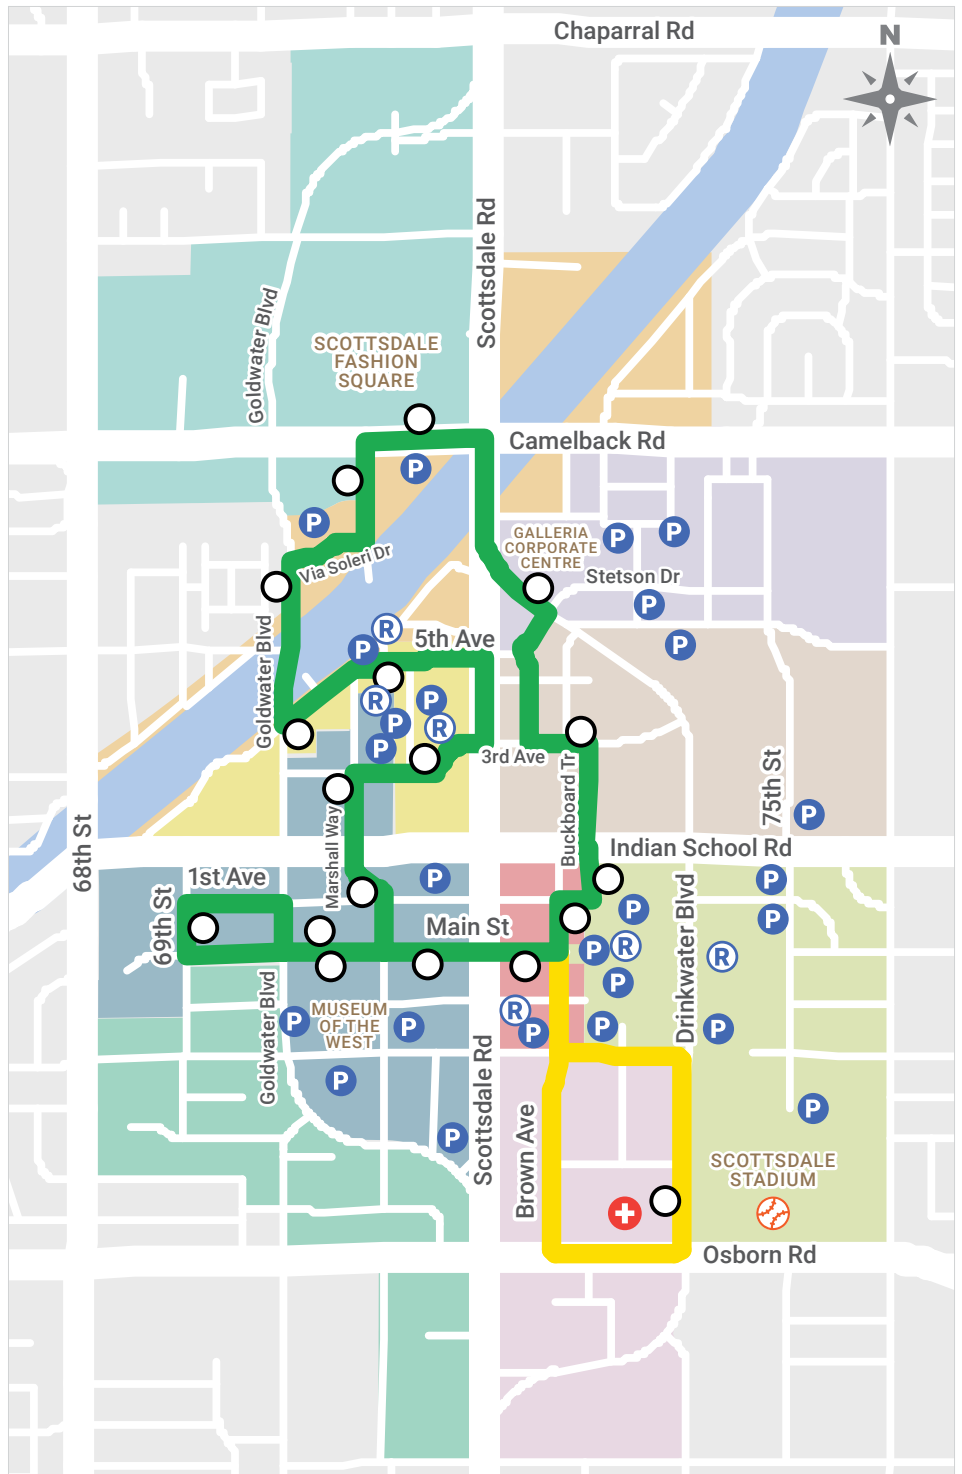

Effective October 22, 2018
 Fecha efectiva el 22 de octubre del 2018

ScottsdaleTrolley.com

OLD TOWN **OLDT**

Every 15 Minutes • Cada 15 minutos
Monday - Sunday • De lunes a domingo
 10 a.m. - 9:25 p.m.

Route starts and ends at Galleria Corporate Centre
 La ruta empieza y termina en el Galleria Corporate Center

Route travels counterclockwise.
 Cada ruta corre antihorario hacia la izquierda.

SPRING TRAINING LOOP

Service starts 90 minutes before games begin and stops 30 minutes after games end. Visit ScottsdaleAZ.gov and search "Spring Training" for game dates and times.

Check out these smartphone apps to help you with your trip planning.

Repase estas aplicaciones de teléfonos inteligentes que le pueden ayudarle en la planificación de su viaje.

Trolley service, stops and schedules are subject to change without notice. Call 602-253-5000 or visit ScottsdaleAZ.gov/trolley for the latest route information and policies. Service is provided year round except New Year's Day, Memorial Day, Fourth of July, Labor Day, Thanksgiving and Christmas Day.

- Trolley Stop • Parada del Trolebús
- Parking • Estacionamiento
- Restrooms • Baños
- Hospital • Hospital

Old Town Districts • oldtownscottsdaleaz.com

- Historic Old Town District
- Civic Center District
- Scottsdale Fashion Square District
- Arizona Canal District
- Scottsdale Arts District
- Fifth Avenue District
- Entertainment District
- Brown & Stetson District
- Medical District
- Garden District