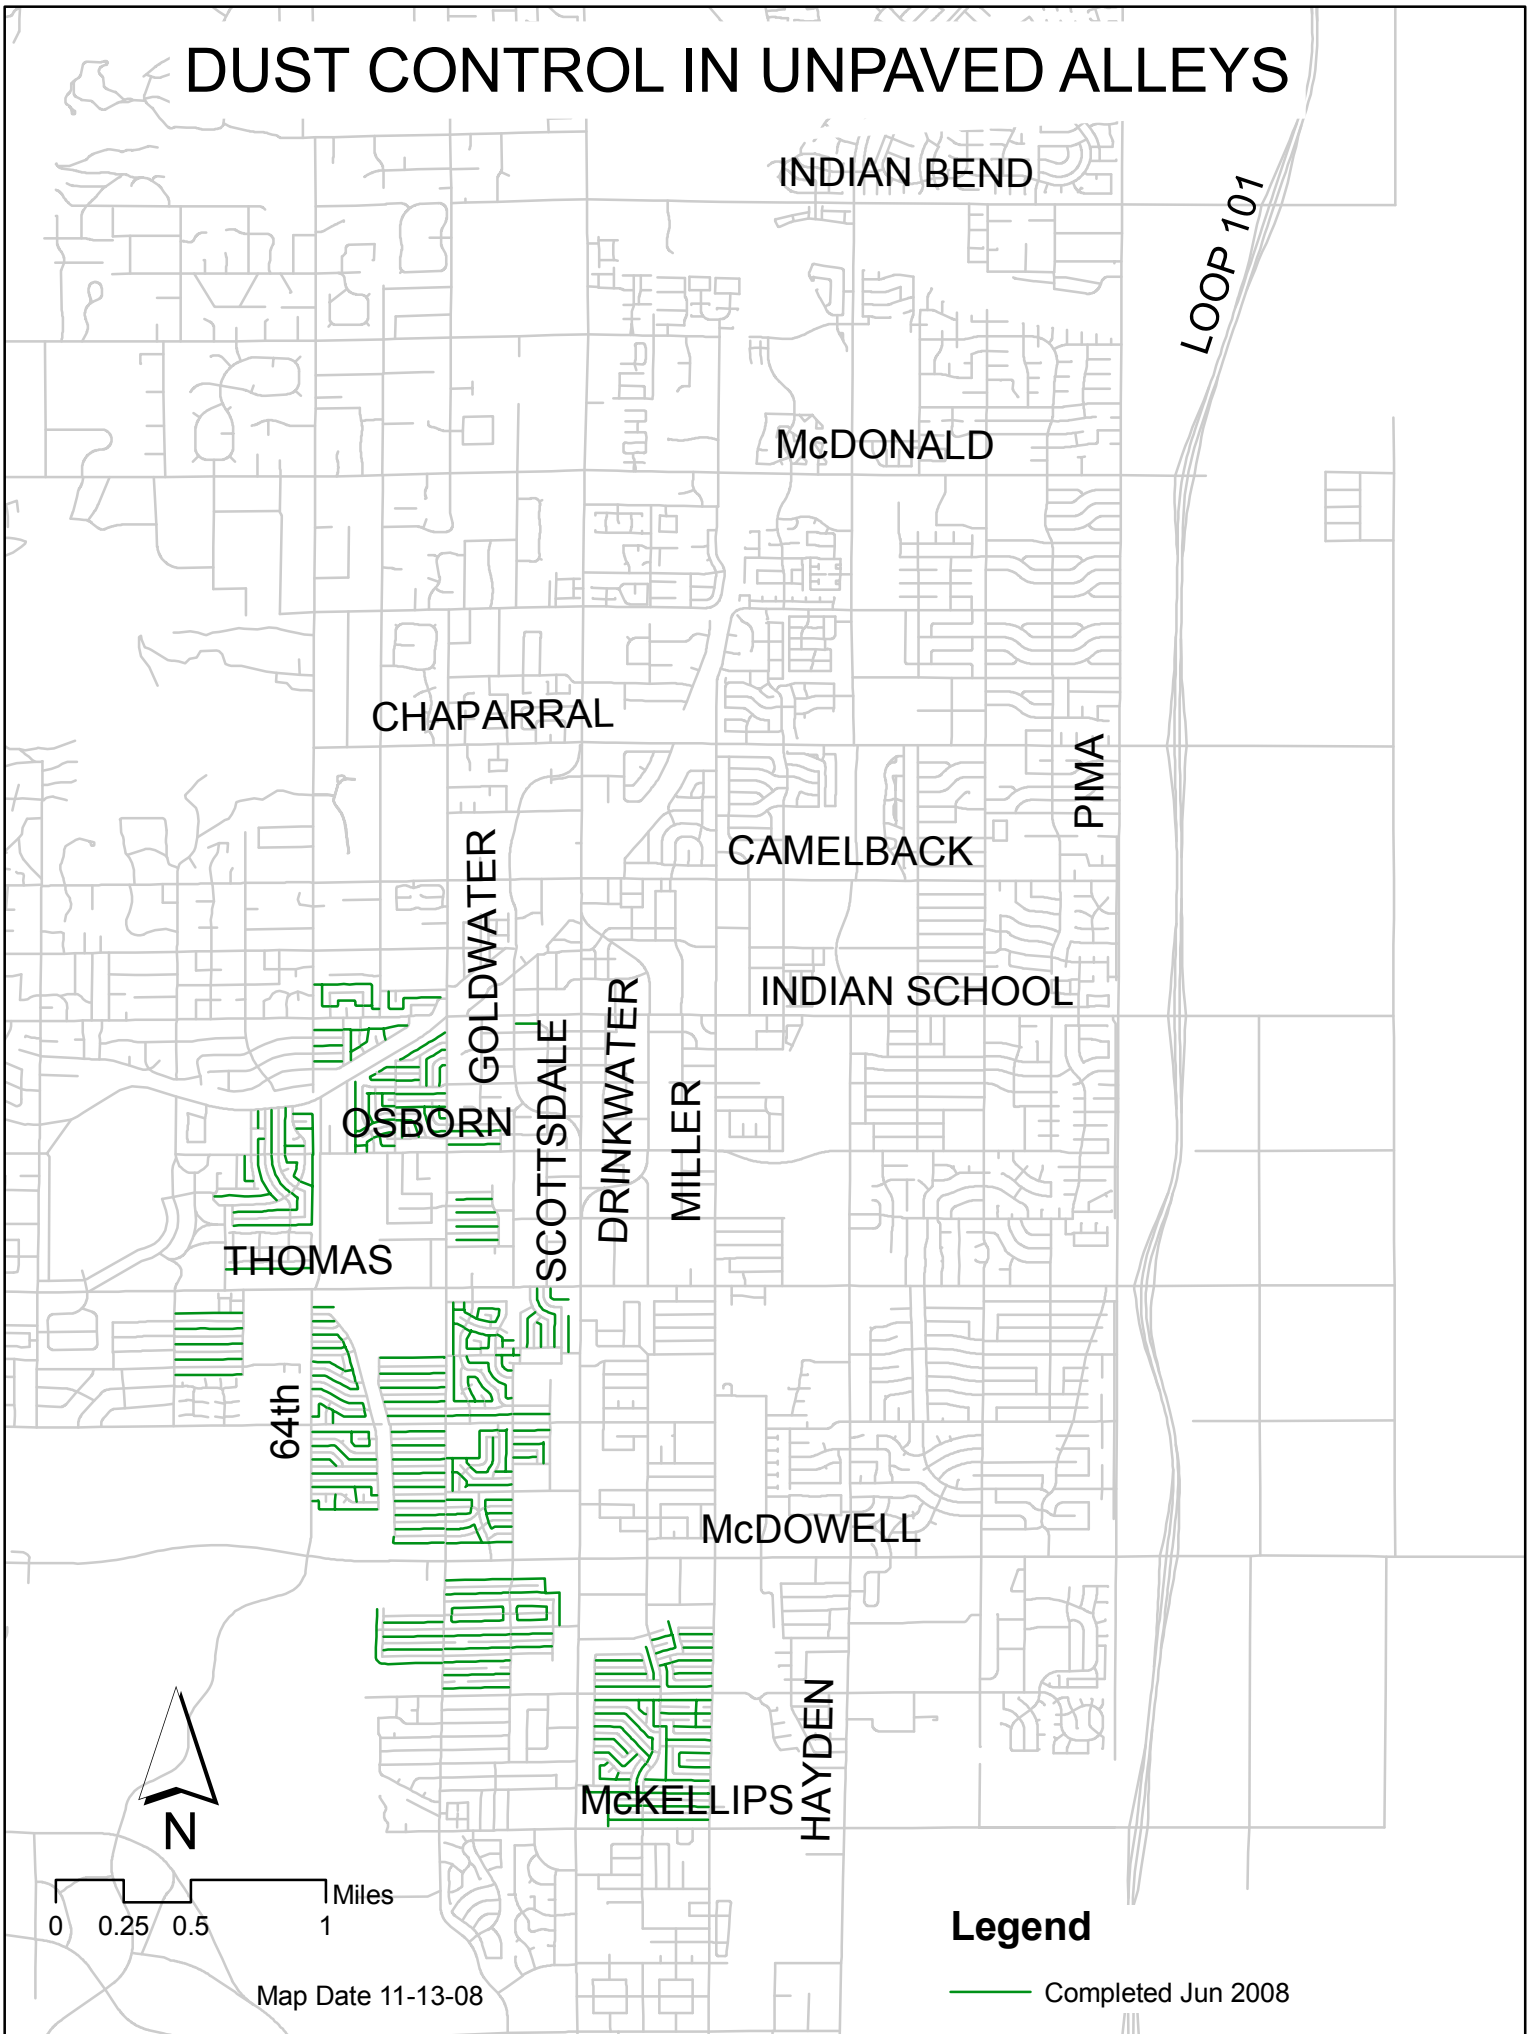

DUST CONTROL IN UNPAVED ALLEYS

INDIAN BEND

McDONALD

CHAPARRAL

CAMELBACK

INDIAN SCHOOL

OSBORN

GOLDWATER

SCOTTSDALE

DRINKWATER

MILLER

THOMAS

64th

McDOWELL

McKELLIPS

HAYDEN

LOOP 101

PIMA

0 0.25 0.5 1 Miles

Map Date 11-13-08

Legend

— Completed Jun 2008