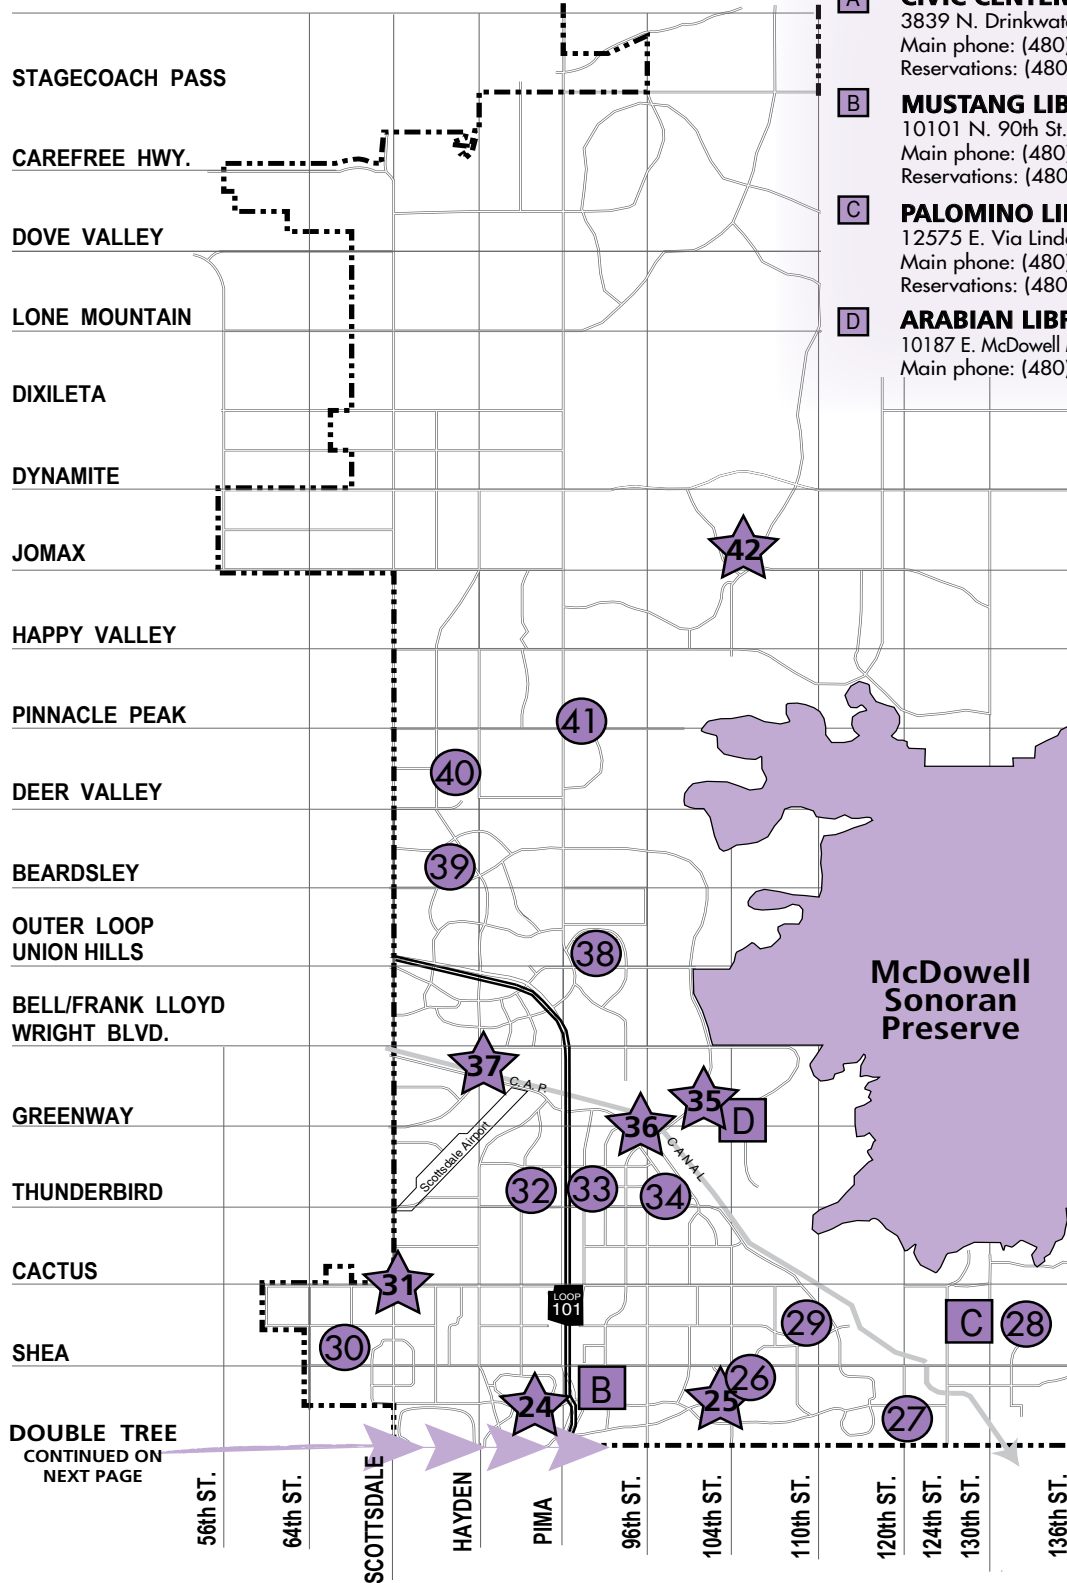

LIBRARIES

- **A CIVIC CENTER LIBRARY**
  3839 N. Drinkwater Blvd. 85251
  Main phone: (480) 312-2474
  Reservations: (480) 312-7946
- **B MUSTANG LIBRARY**
  10101 N. 90th St. 85258
  Main phone: (480) 312-6061
  Reservations: (480) 312-7946
- **C PALOMINO LIBRARY**
  12575 E. Via Linda 85259
  Main phone: (480) 312-6100
  Reservations: (480) 312-7946
- **D ARABIAN LIBRARY**
  10187 E. McDowell Mt Ranch Rd, 85259
  Main phone: (480) 312-6200

DOUBLE TREE
CONTINUED ON
NEXT PAGE