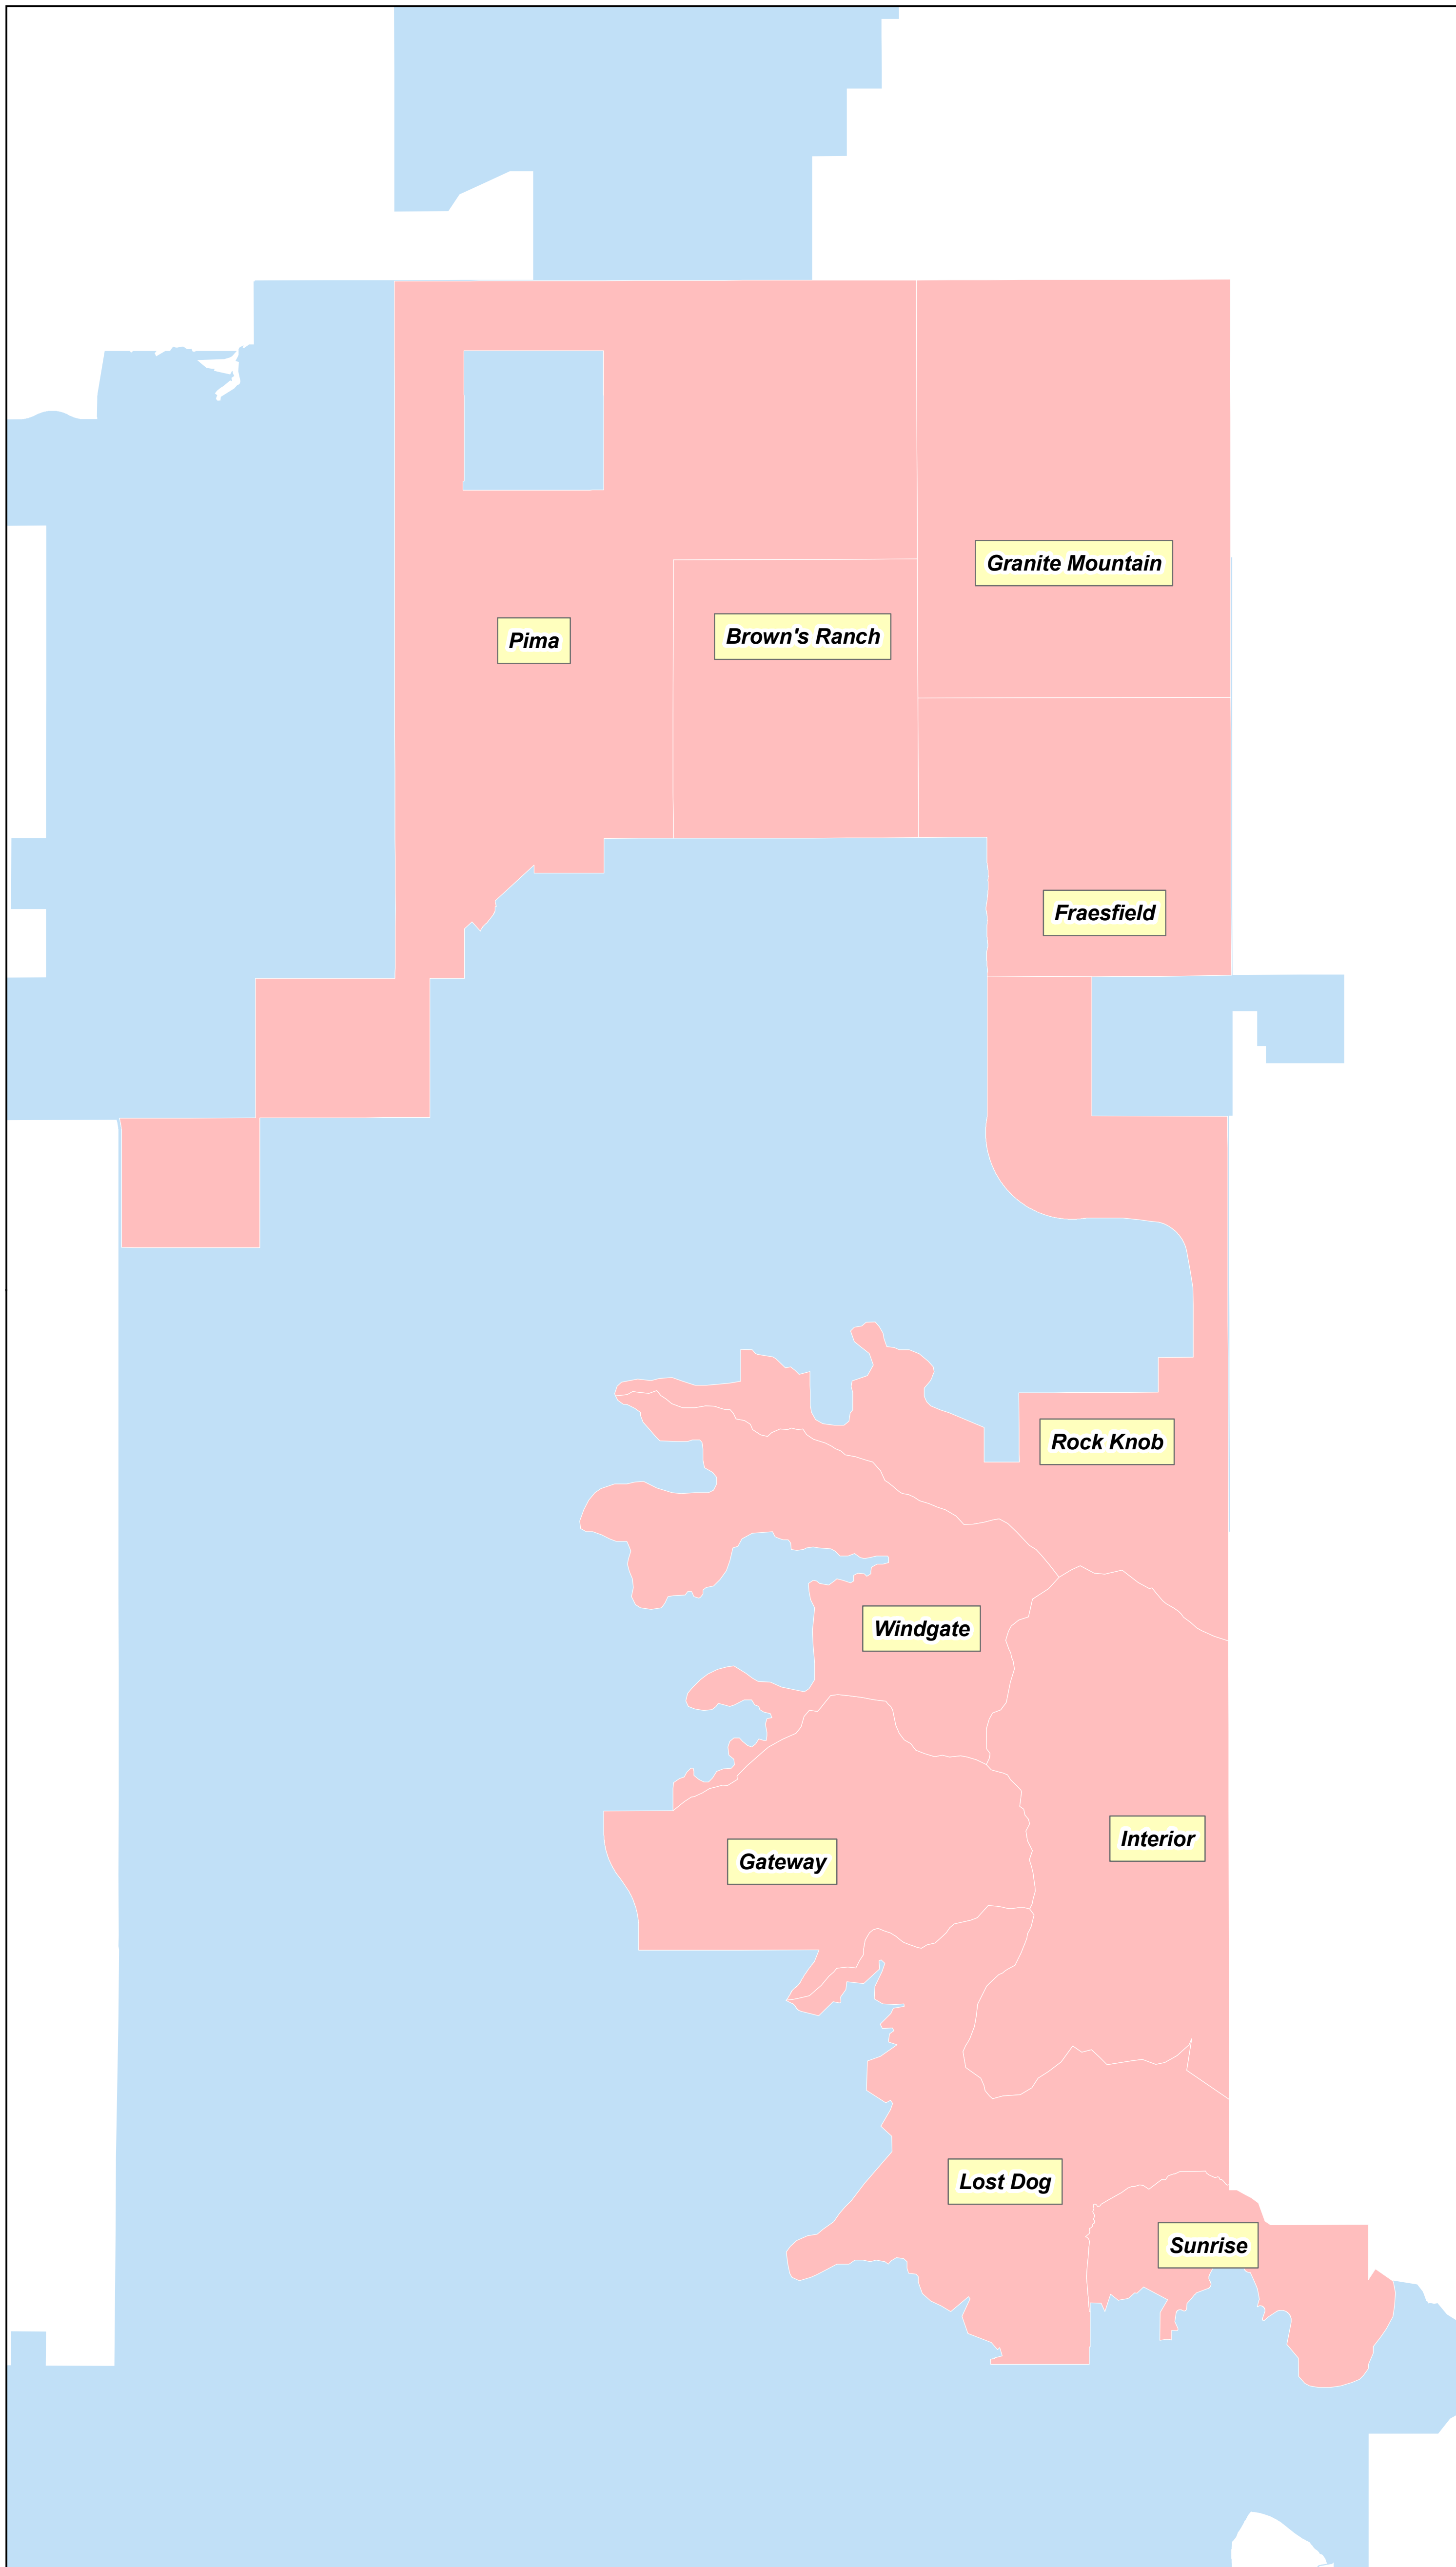

# McDowell Sonoran Preserve Steward Areas

## Legend

 City of Scottsdale

0 0.5 1 1.5  
Miles

Source:  
City of Scottsdale GIS,  
McDowell Sonoran Conservancy

Map Produced by  
City of Scottsdale  
Geographic Information Systems

Map Date: June 3, 2008