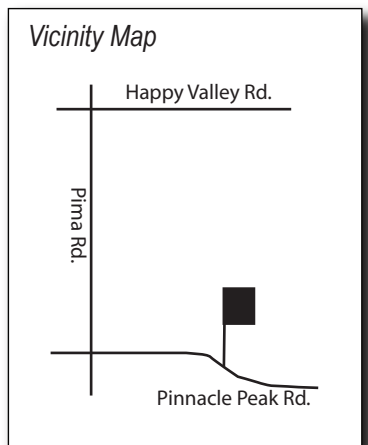

Desert Center Nature Trail

PATIO (NON-RESERVABLE)

OFFICE

OFFICE LOBBY

KEY-PAD

MULTI-USE ROOM

LA MIRADA DESERT CENTER

LA MIRADA DESERT CENTER

8950 E. Pinnacle Peak Rd.

NON-RESERVABLE SPACE