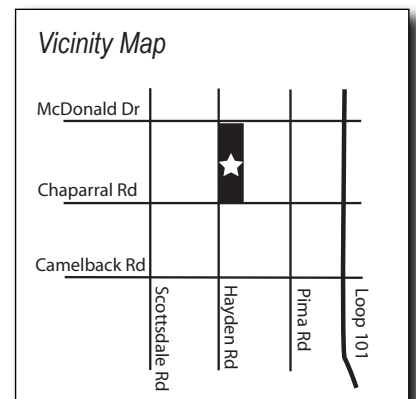

CHAPARRAL COMMUNITY CENTER

5401 N. Hayden Rd.
(480) 312-2353

NON-RESERVABLE SPACE

CHAPARRAL COMMUNITY CENTER