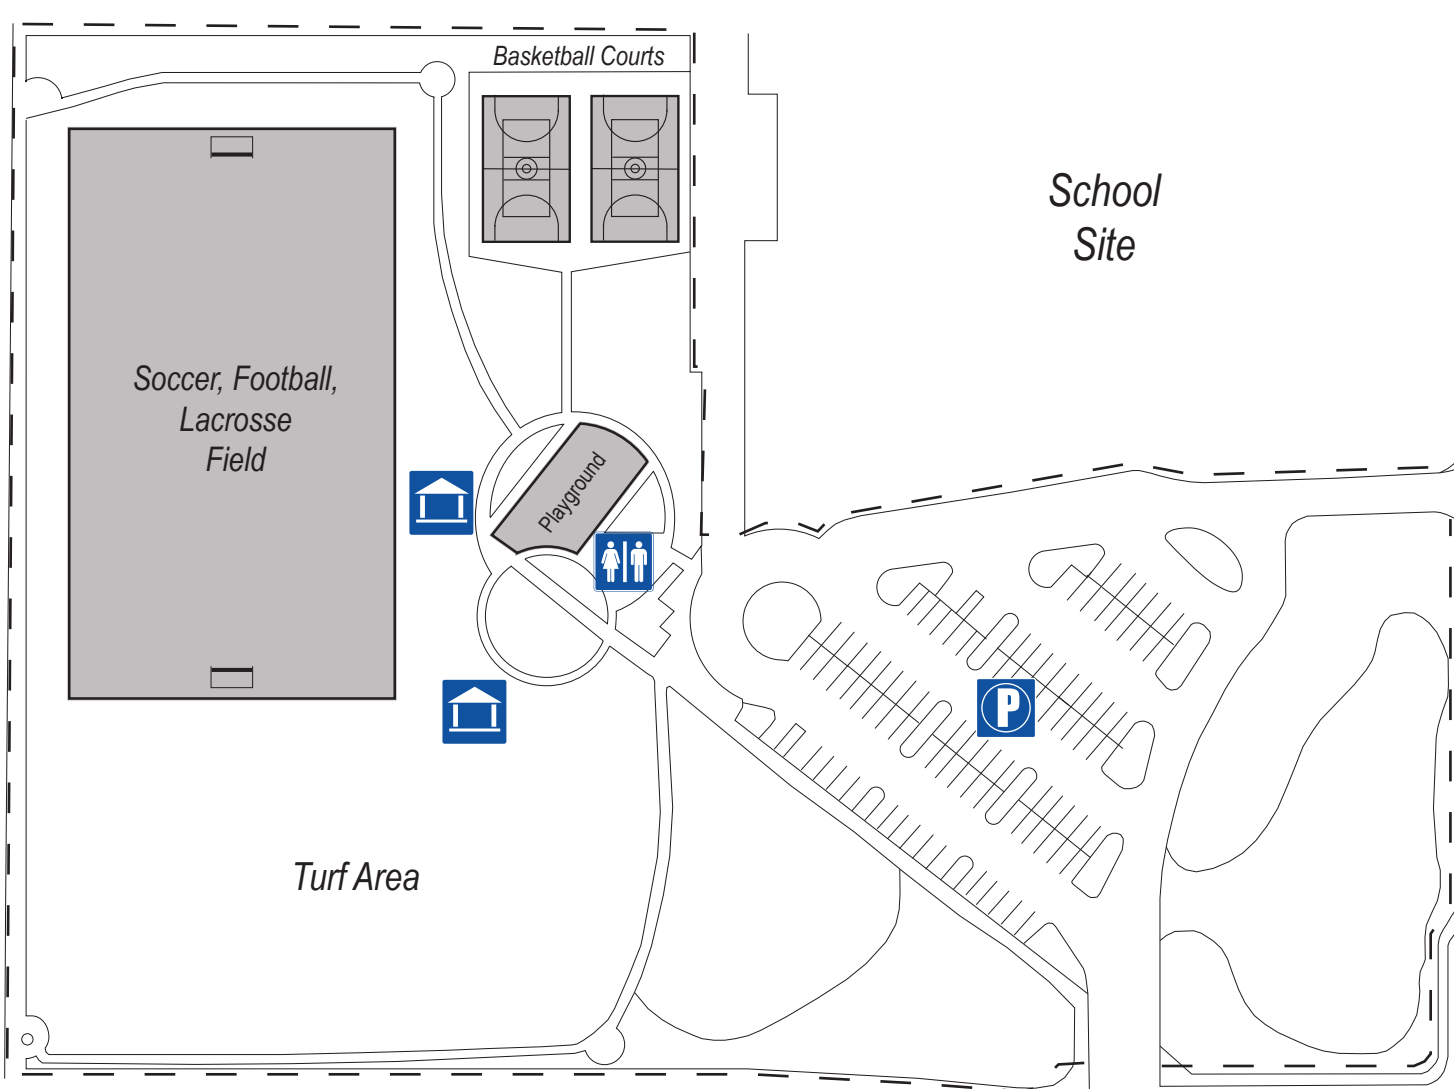

APACHE PARK

85th Place

86th Way

Latham Street

Vicinity Map

# APACHE PARK

1203 N. 85th Pl.