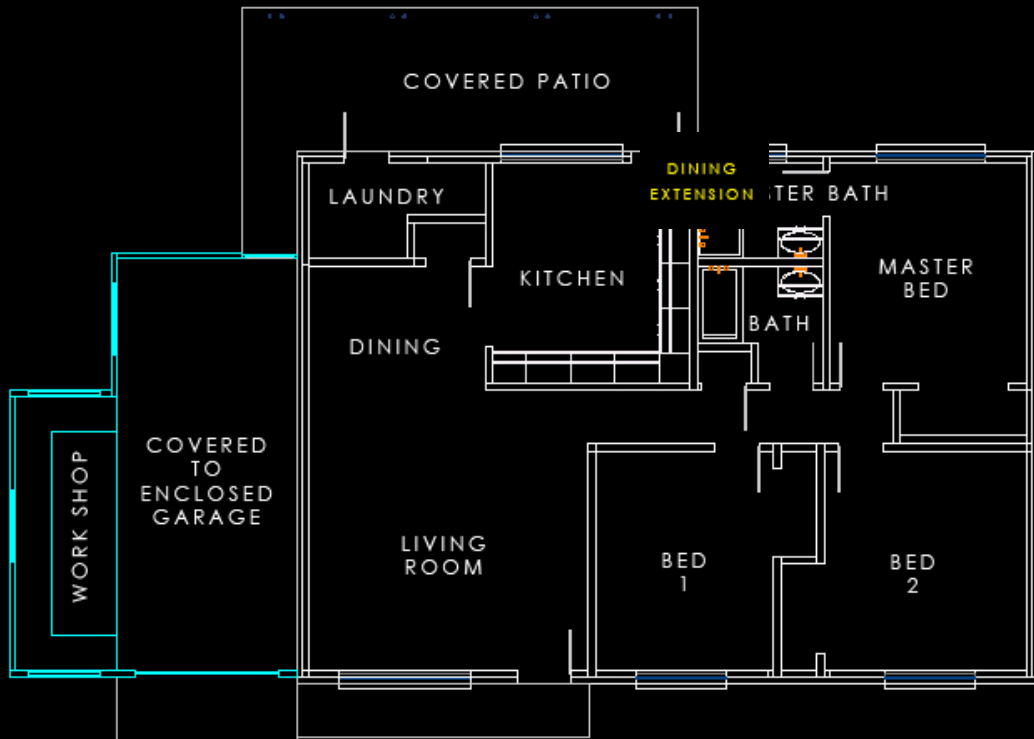

# Whitton House Original Plan

1,230 sf

# Whitton House - Alternative 2

BACK YARD

FRONT YARD