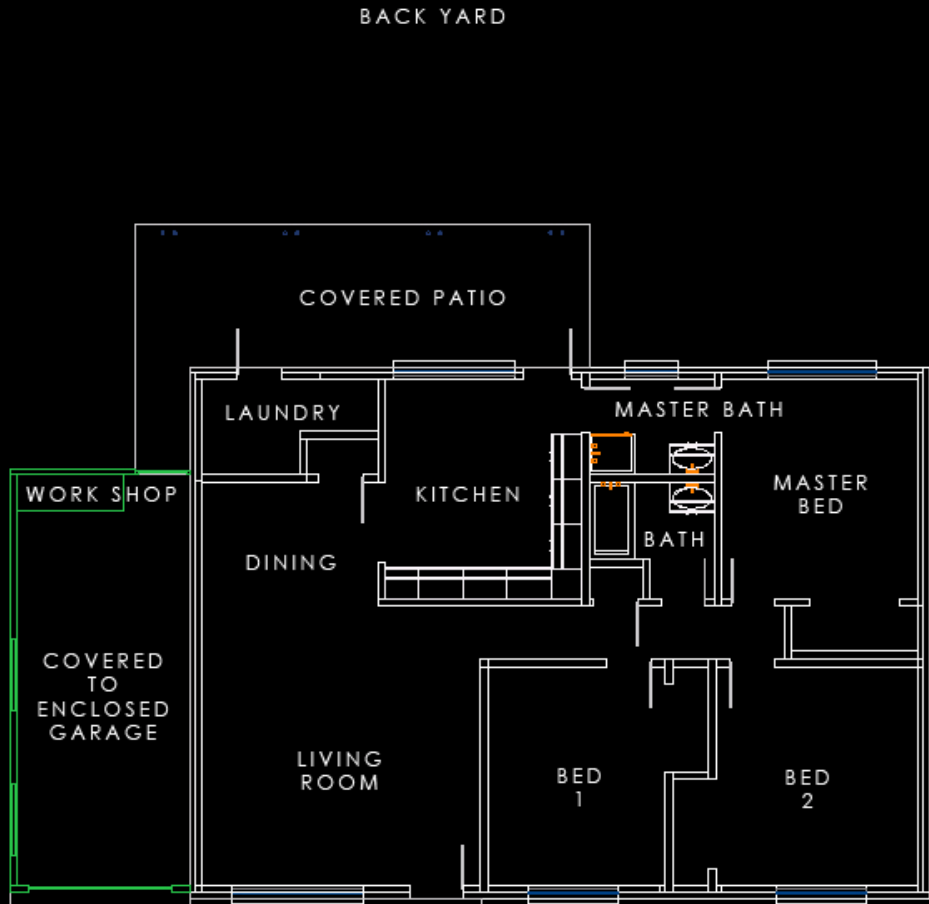

Whitton House - Alternative 1

FRONT YARD