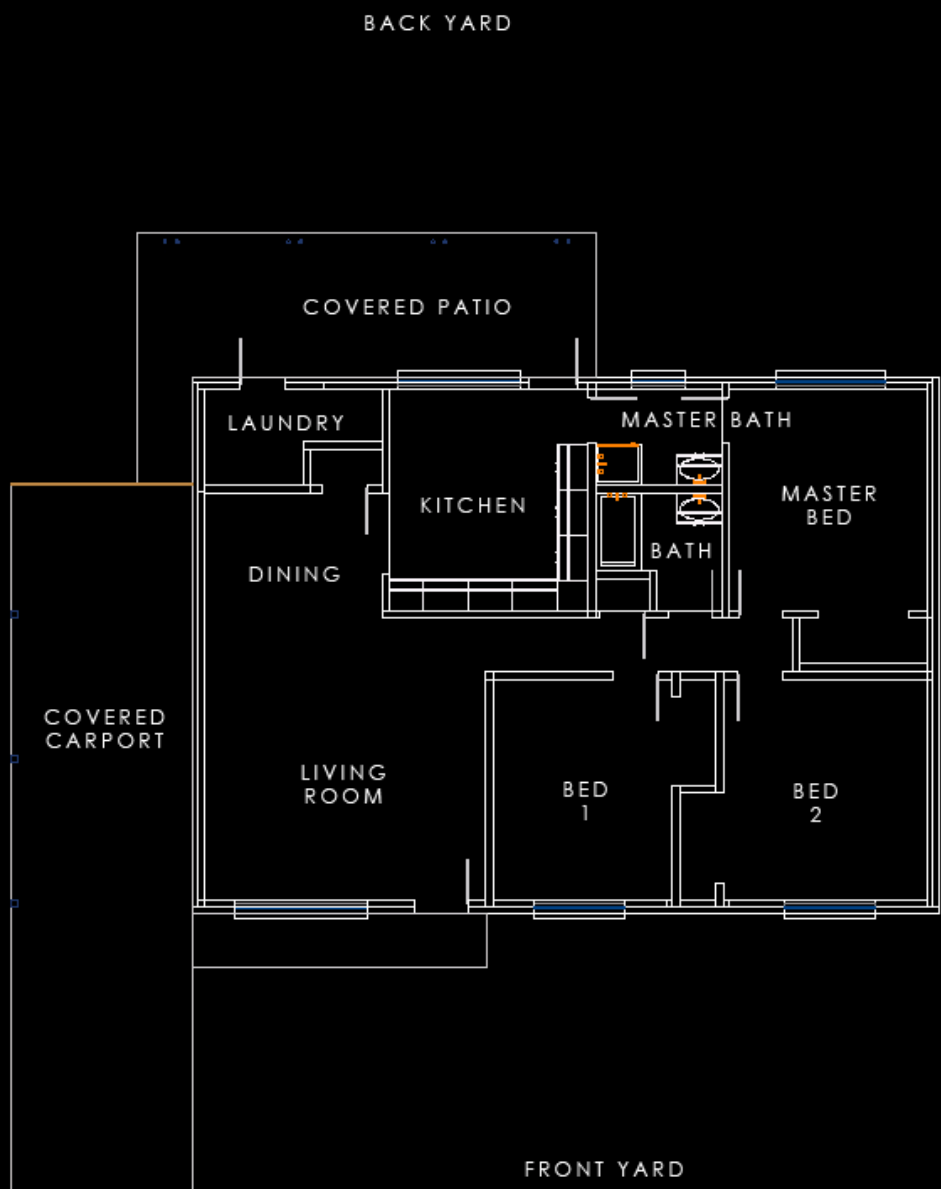

Whitton House  
1,302 sf

# Whitton House Original Plan

1,230 sf