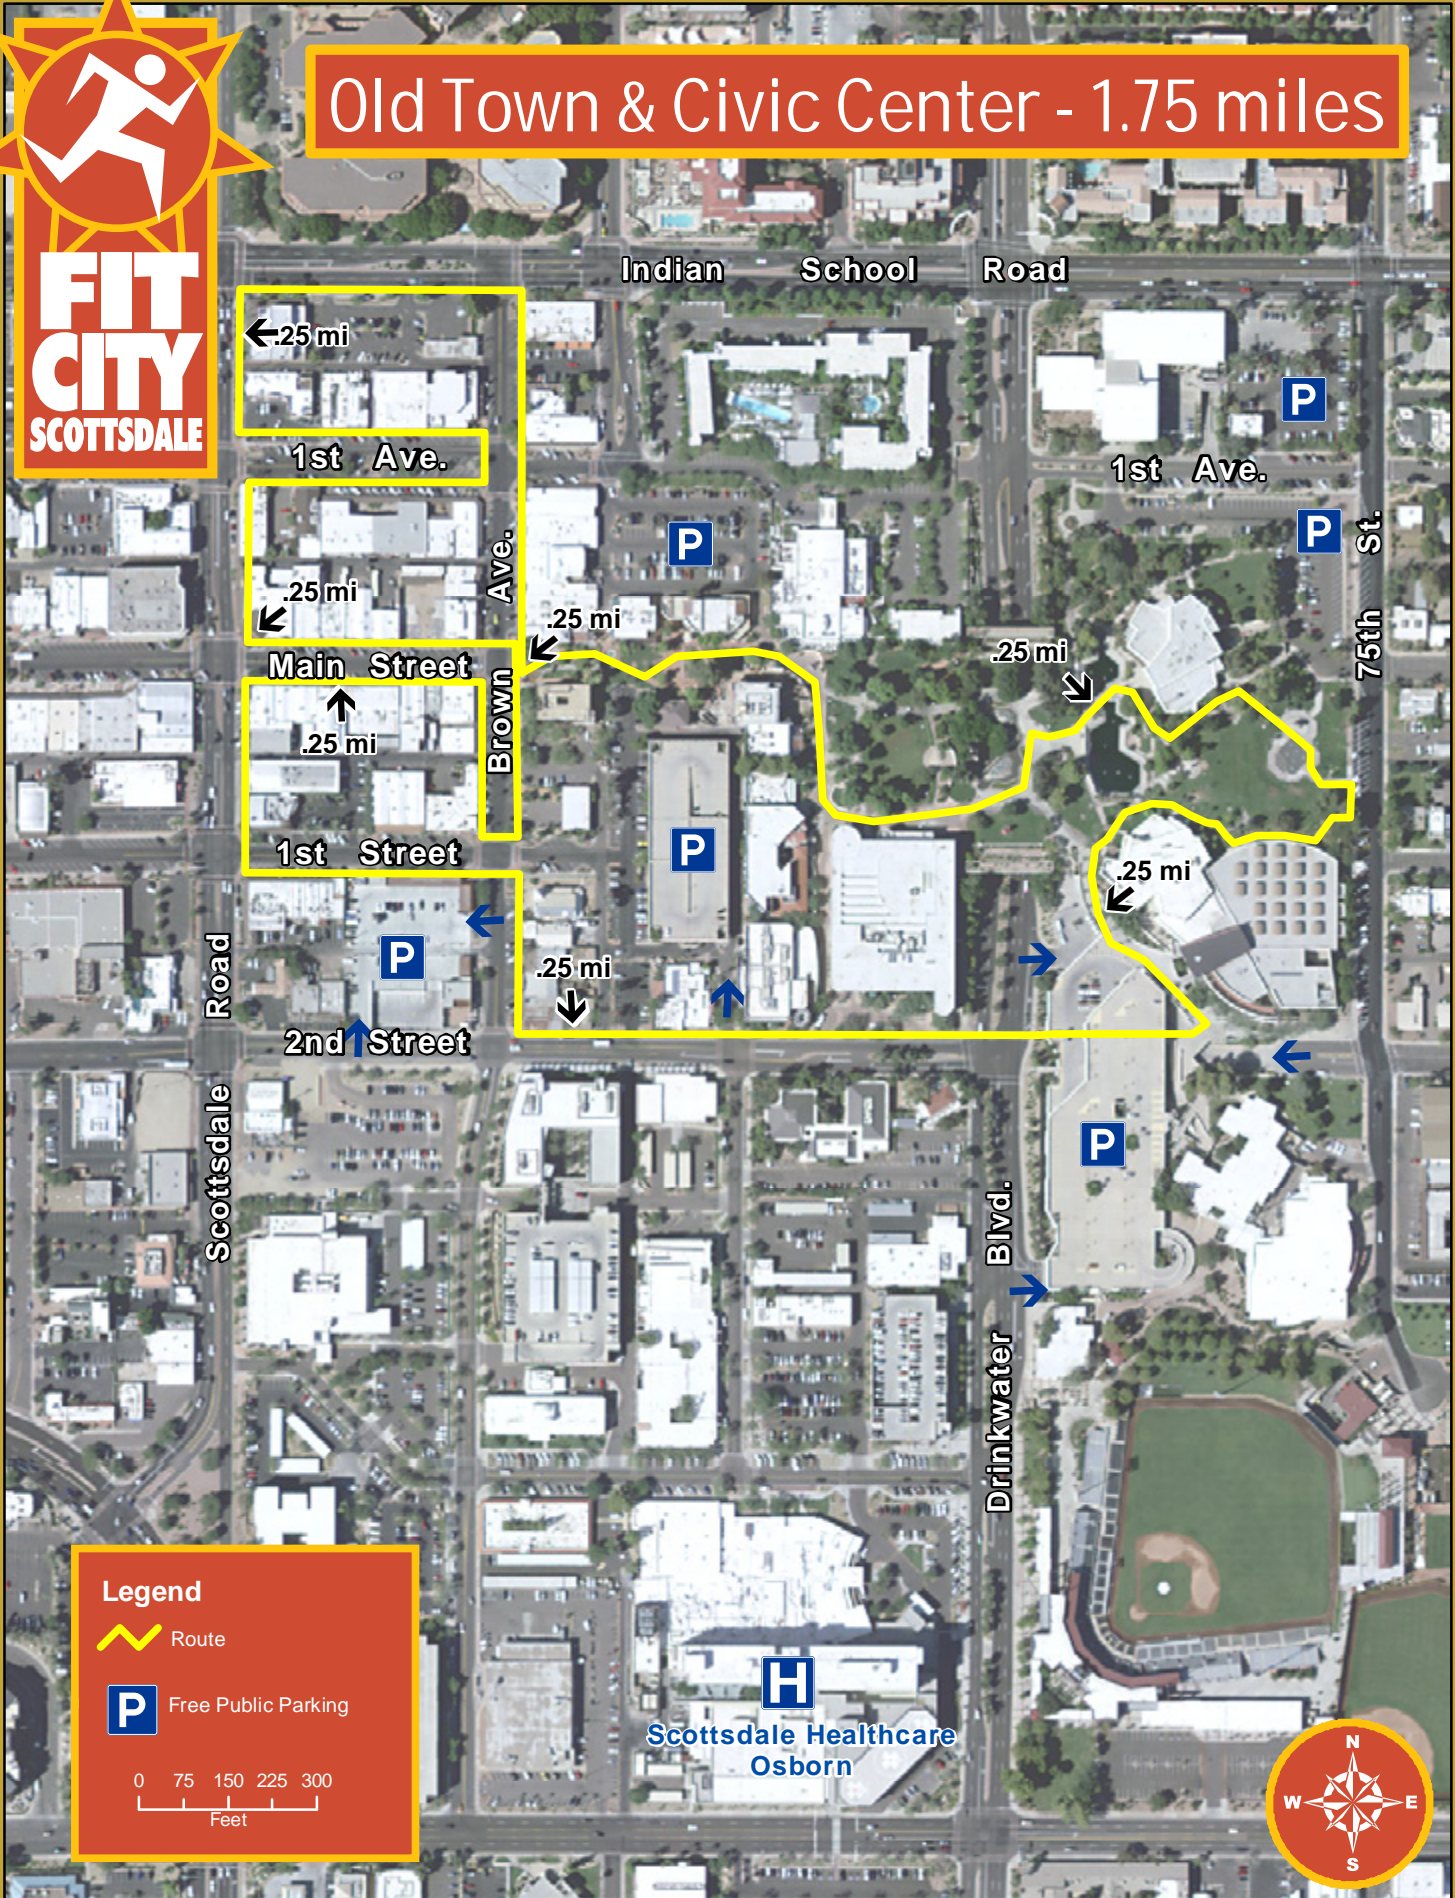

Old Town & Civic Center - 1.75 miles

Legend

- Route
- Free Public Parking

0 75 150 225 300
Feet