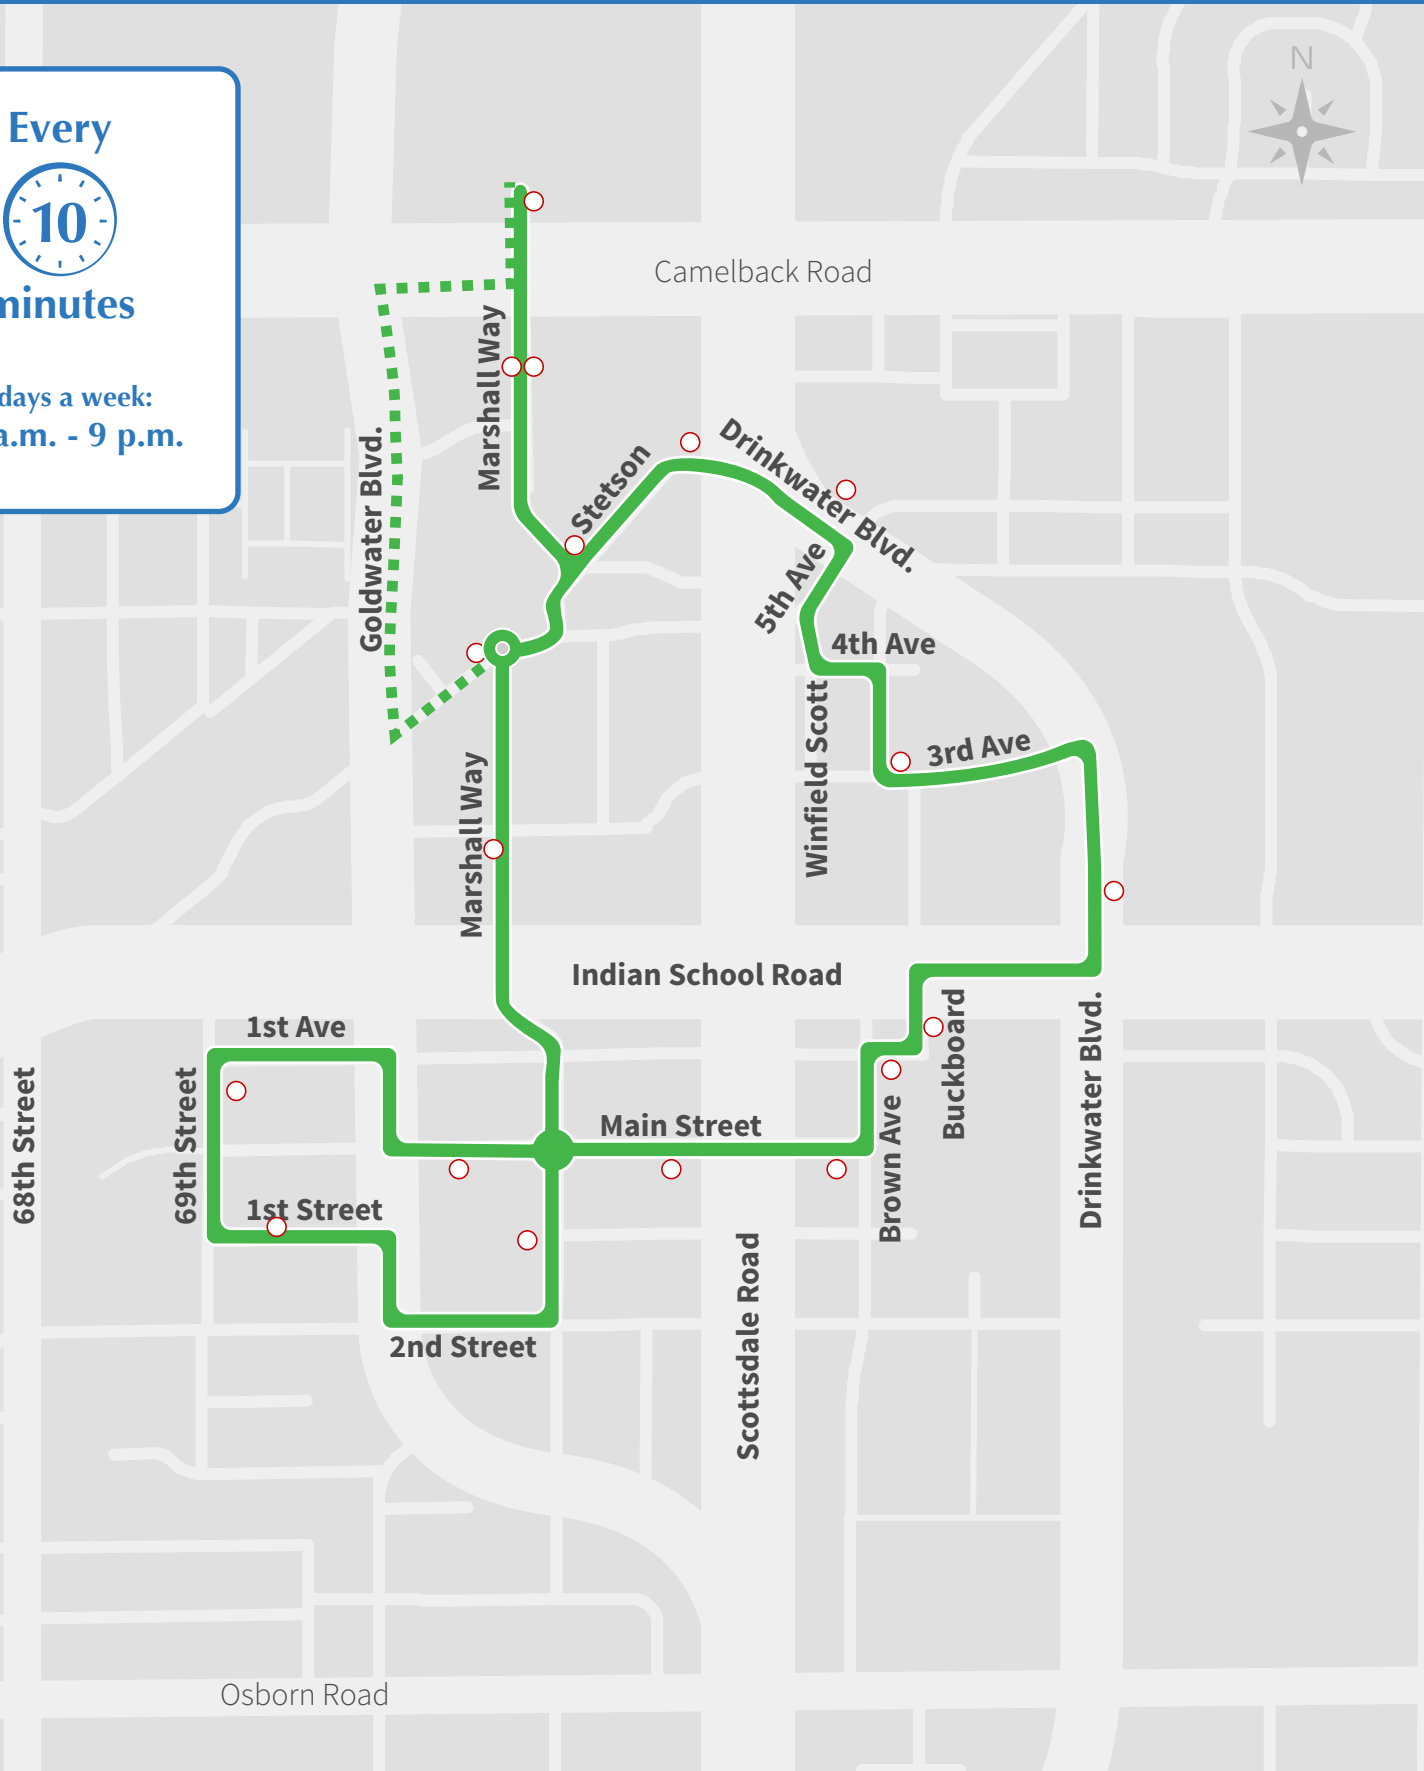

DOWNTOWN

Route

SCOTTSDALE TROLLEY

Trolley service, stops and schedules are subject to change without notice. Call 480-312-7250 or go to www.ScottsdaleAZ.gov and search "Trolley" for the latest route information. No Service: New Year's Day, Memorial Day, Fourth of July, Labor Day, Thanksgiving and Christmas.

Every

10
minutes

7 days a week:
10 a.m. - 9 p.m.

Effective Oct. 26, 2015