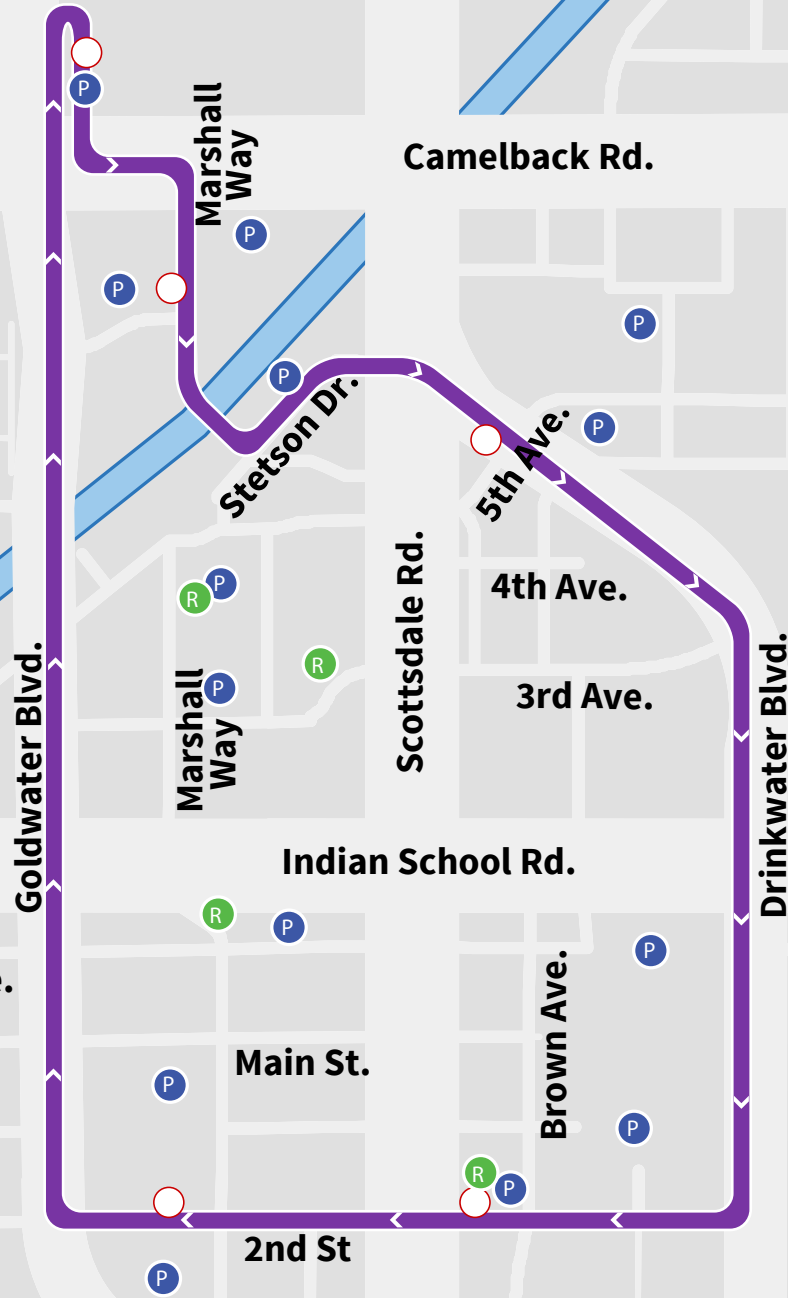

# MORNING EXPRESS

Route

# SCOTTSDALE TROLLEY

Trolley service, stops and schedules are subject to change without notice. Call 602-253-5000 or go to [www.ScottsdaleAZ.gov](http://www.ScottsdaleAZ.gov) and search "Trolley" for the latest route information. No Service: New Year's Day, Memorial Day, Fourth of July, Labor Day, Thanksgiving and Christmas.

Every

minutes

Weekdays Only:  
430 am - 10 am

Trolley Stop

Parking

Restrooms

Effective: February, 2017