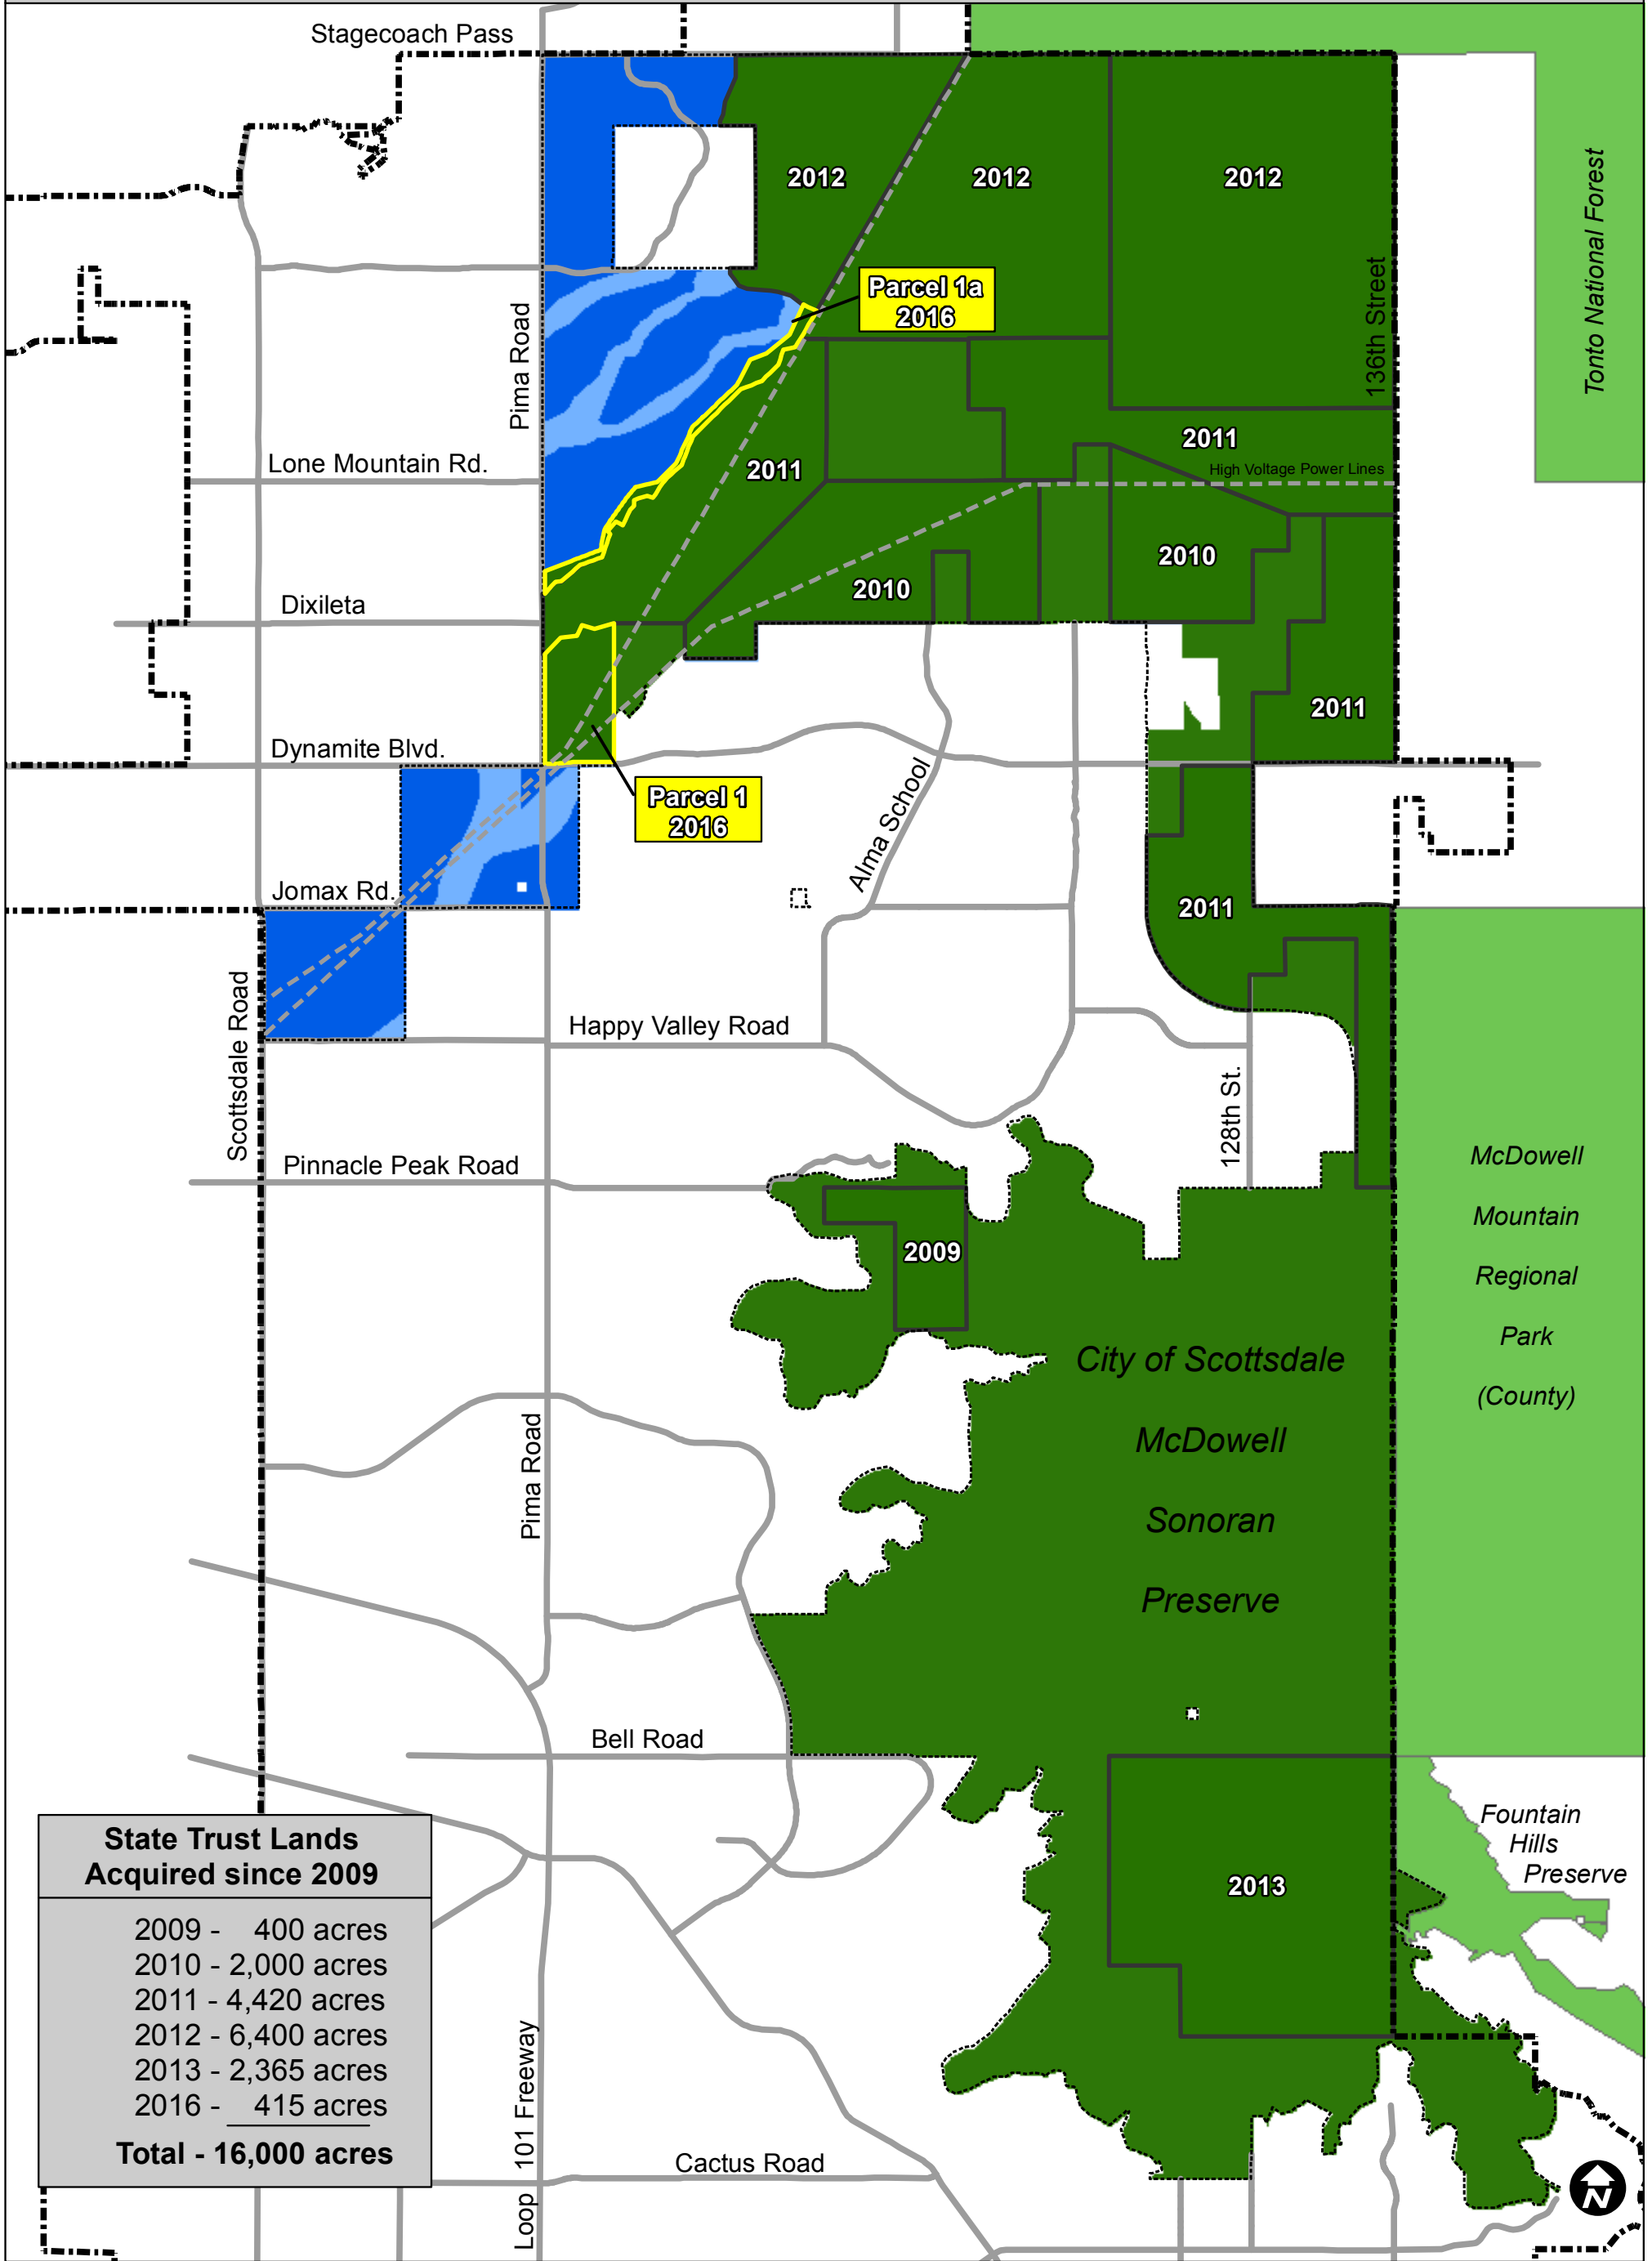

City of Scottsdale Preserve Land Status - September 2016

State Trust Lands Acquired since 2009	
2009 -	400 acres
2010 -	2,000 acres
2011 -	4,420 acres
2012 -	6,400 acres
2013 -	2,365 acres
2016 -	415 acres
Total -	16,000 acres

ASLD Not Restricted	ASLD No Reclass	COS owned or preserved
431 ac.	3,153 ac.	30,580 ac.

- Recommended Study Boundary
- Scottsdale Boundary

Note: All acreage figures are approximate.

Map Date: Sept. 2016