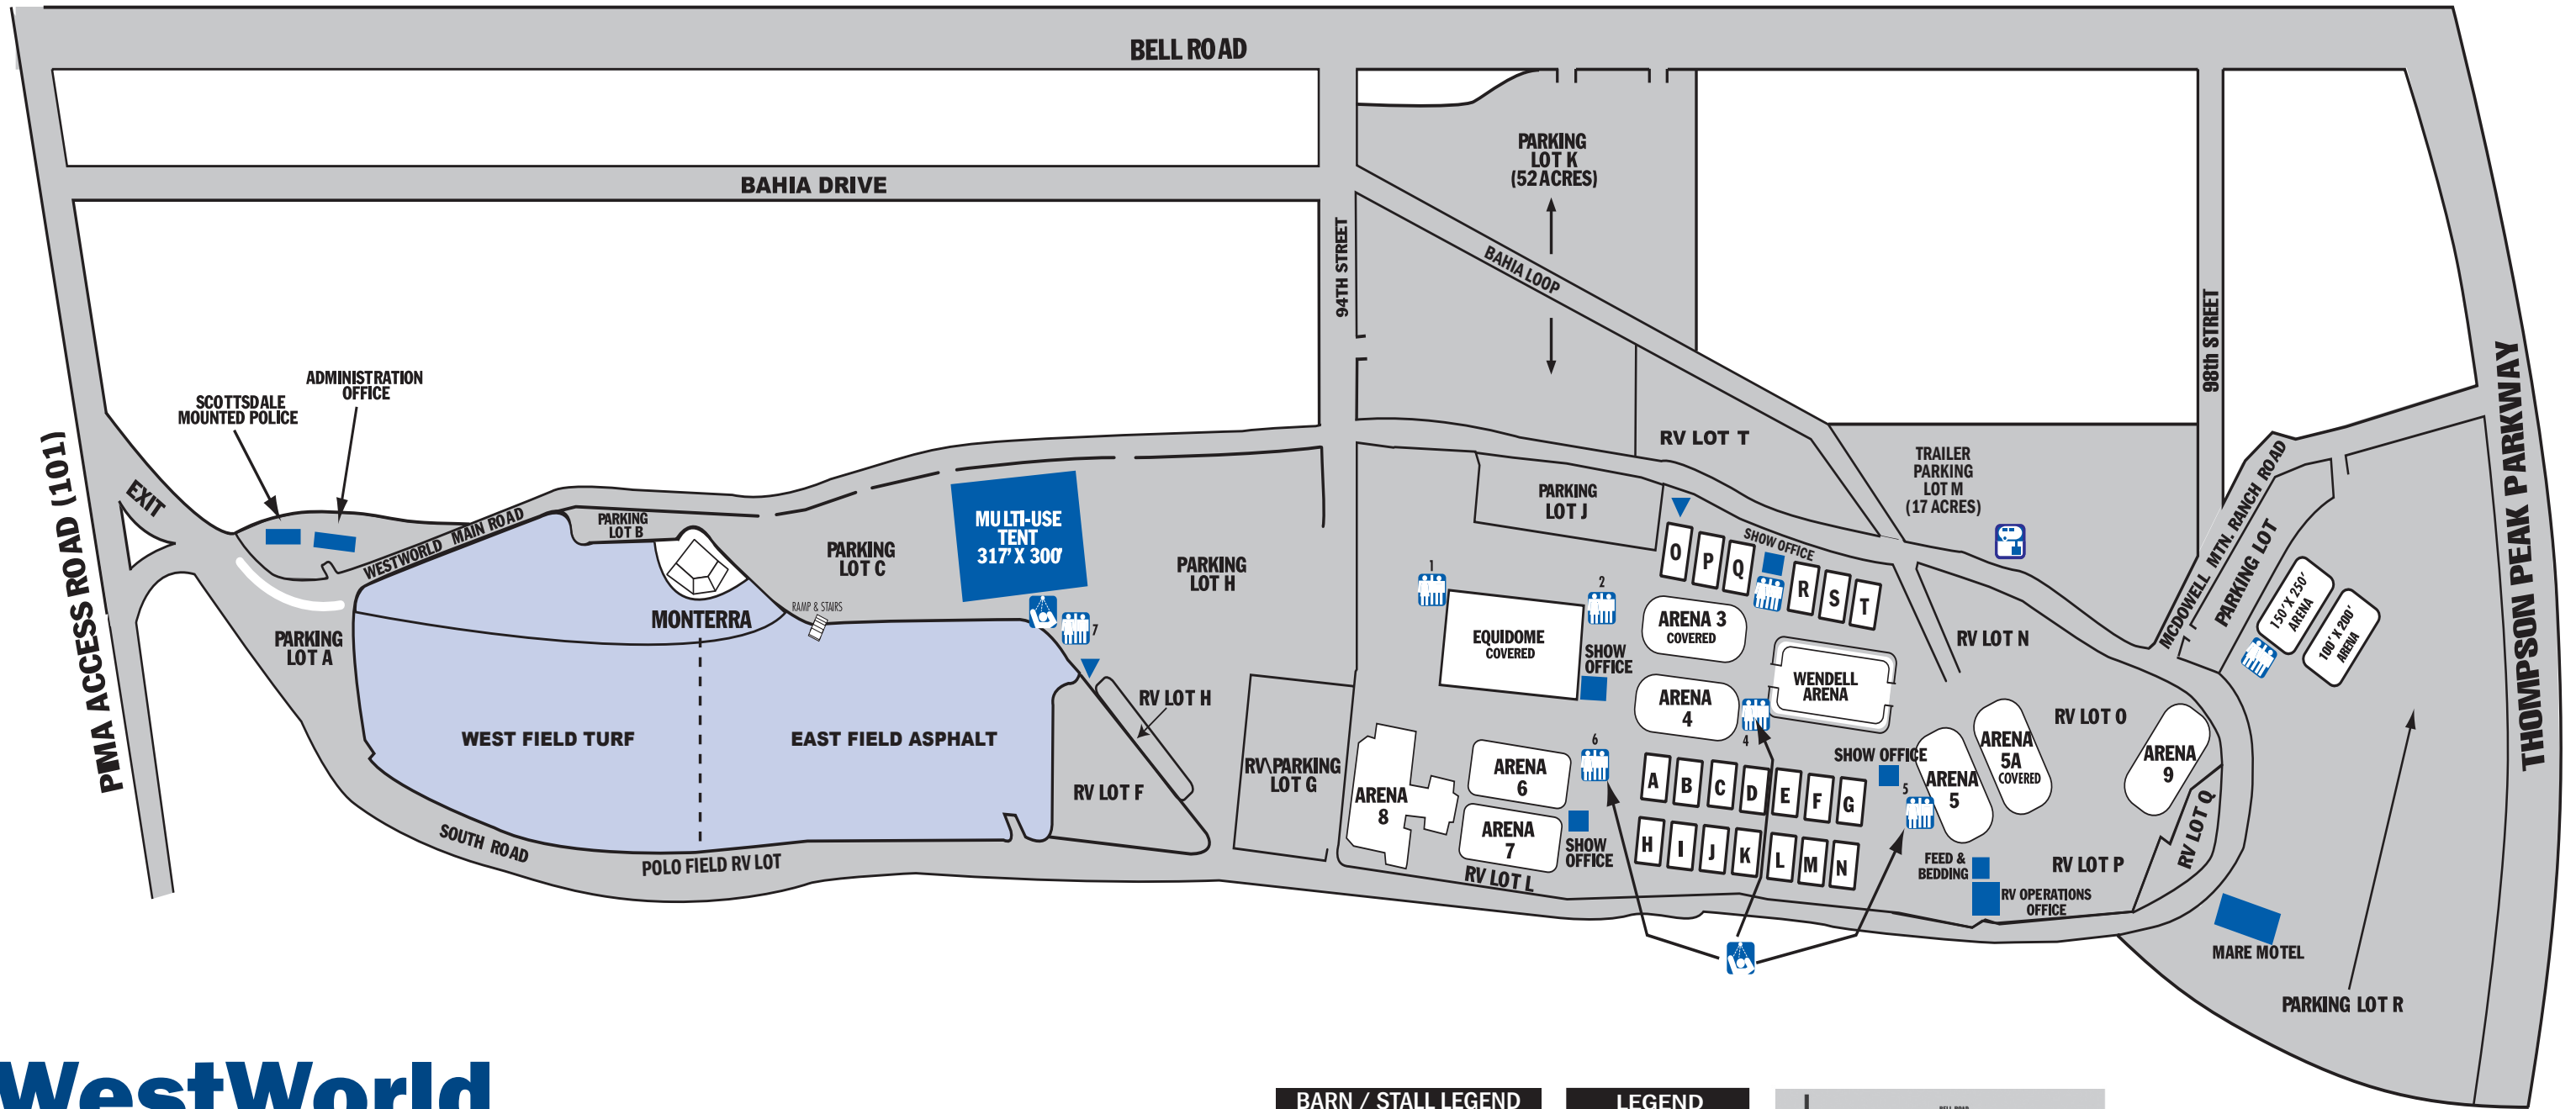

WestWorld Site Plan

WestWorld

16601 N. Pima Road
 Scottsdale, AZ 85260
 480-312-6802
 480-312-6803 FAX
www.ScottsdaleAZ.gov/westworld

| BARN / STALL LEGEND | |
|-----------------------------|----------------|
| Barns A - N | 48 stalls each |
| Barn O | 56 stalls |
| Barn P | 52 stalls |
| Barn Q | 48 stalls |
| Barn R | 40 stalls |
| Barn S | 36 stalls |
| Barn T | 32 stalls |
| Stall size: 10' x 12' | |
| Total permanent stalls: 936 | |

| LEGEND | |
|--------|--------------|
| | RESTROOMS |
| | SHOWERS |
| | DUMP STATION |
| | PHONE ROOM |