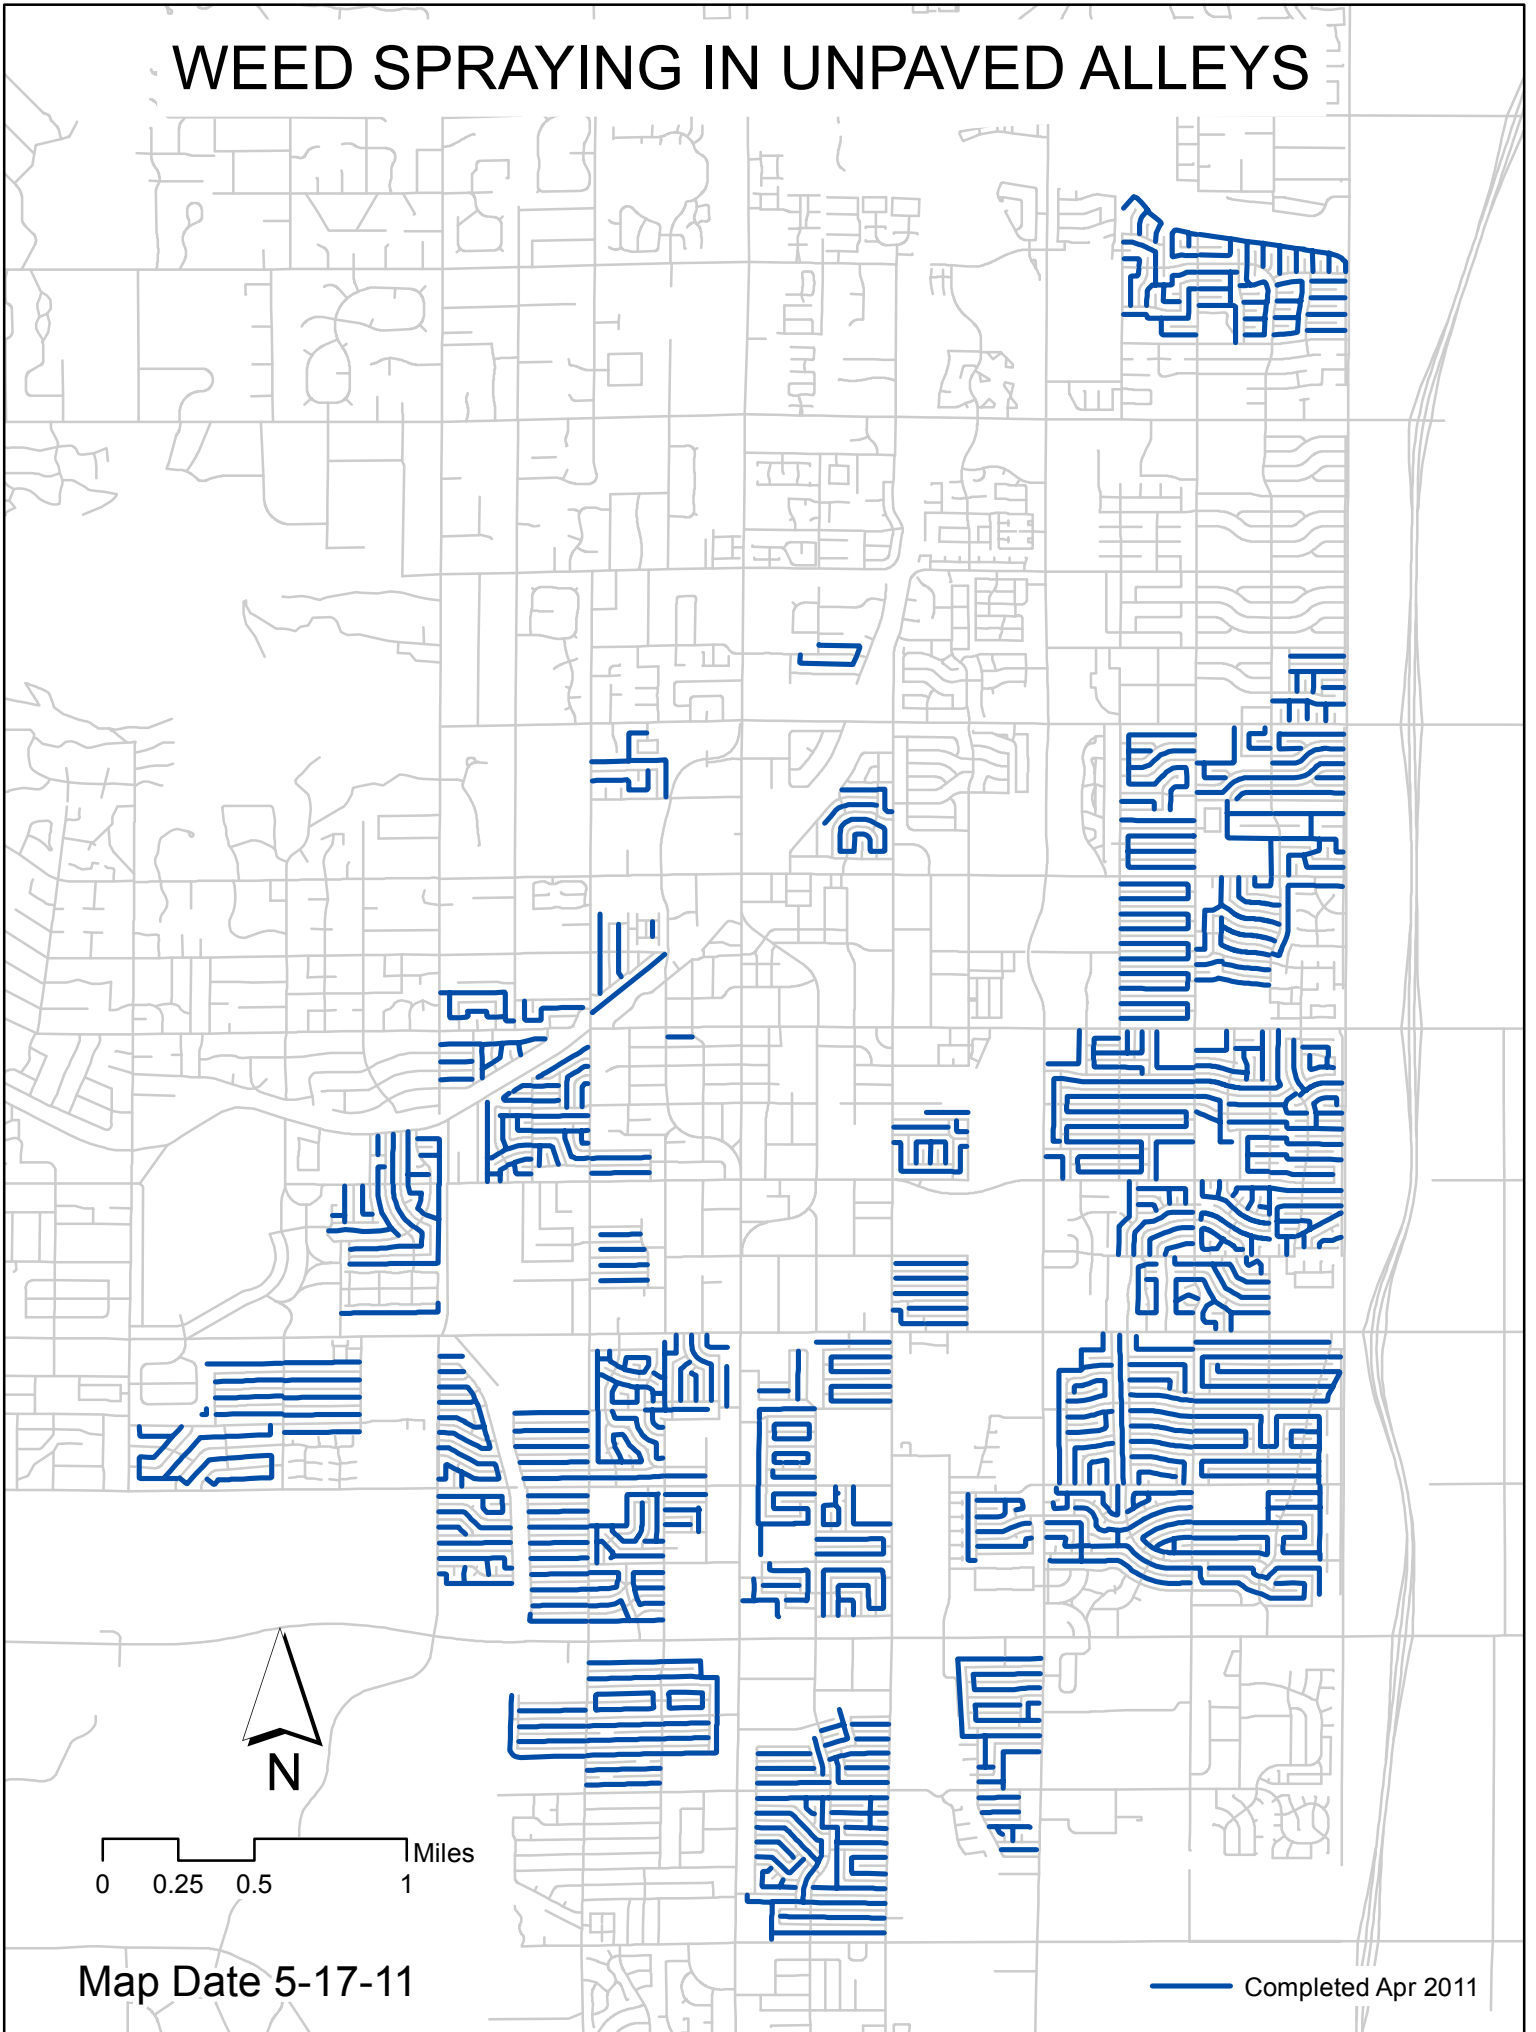

# WEED SPRAYING IN UNPAVED ALLEYS

0 0.25 0.5 1 Miles

Map Date 5-17-11

— Completed Apr 2011