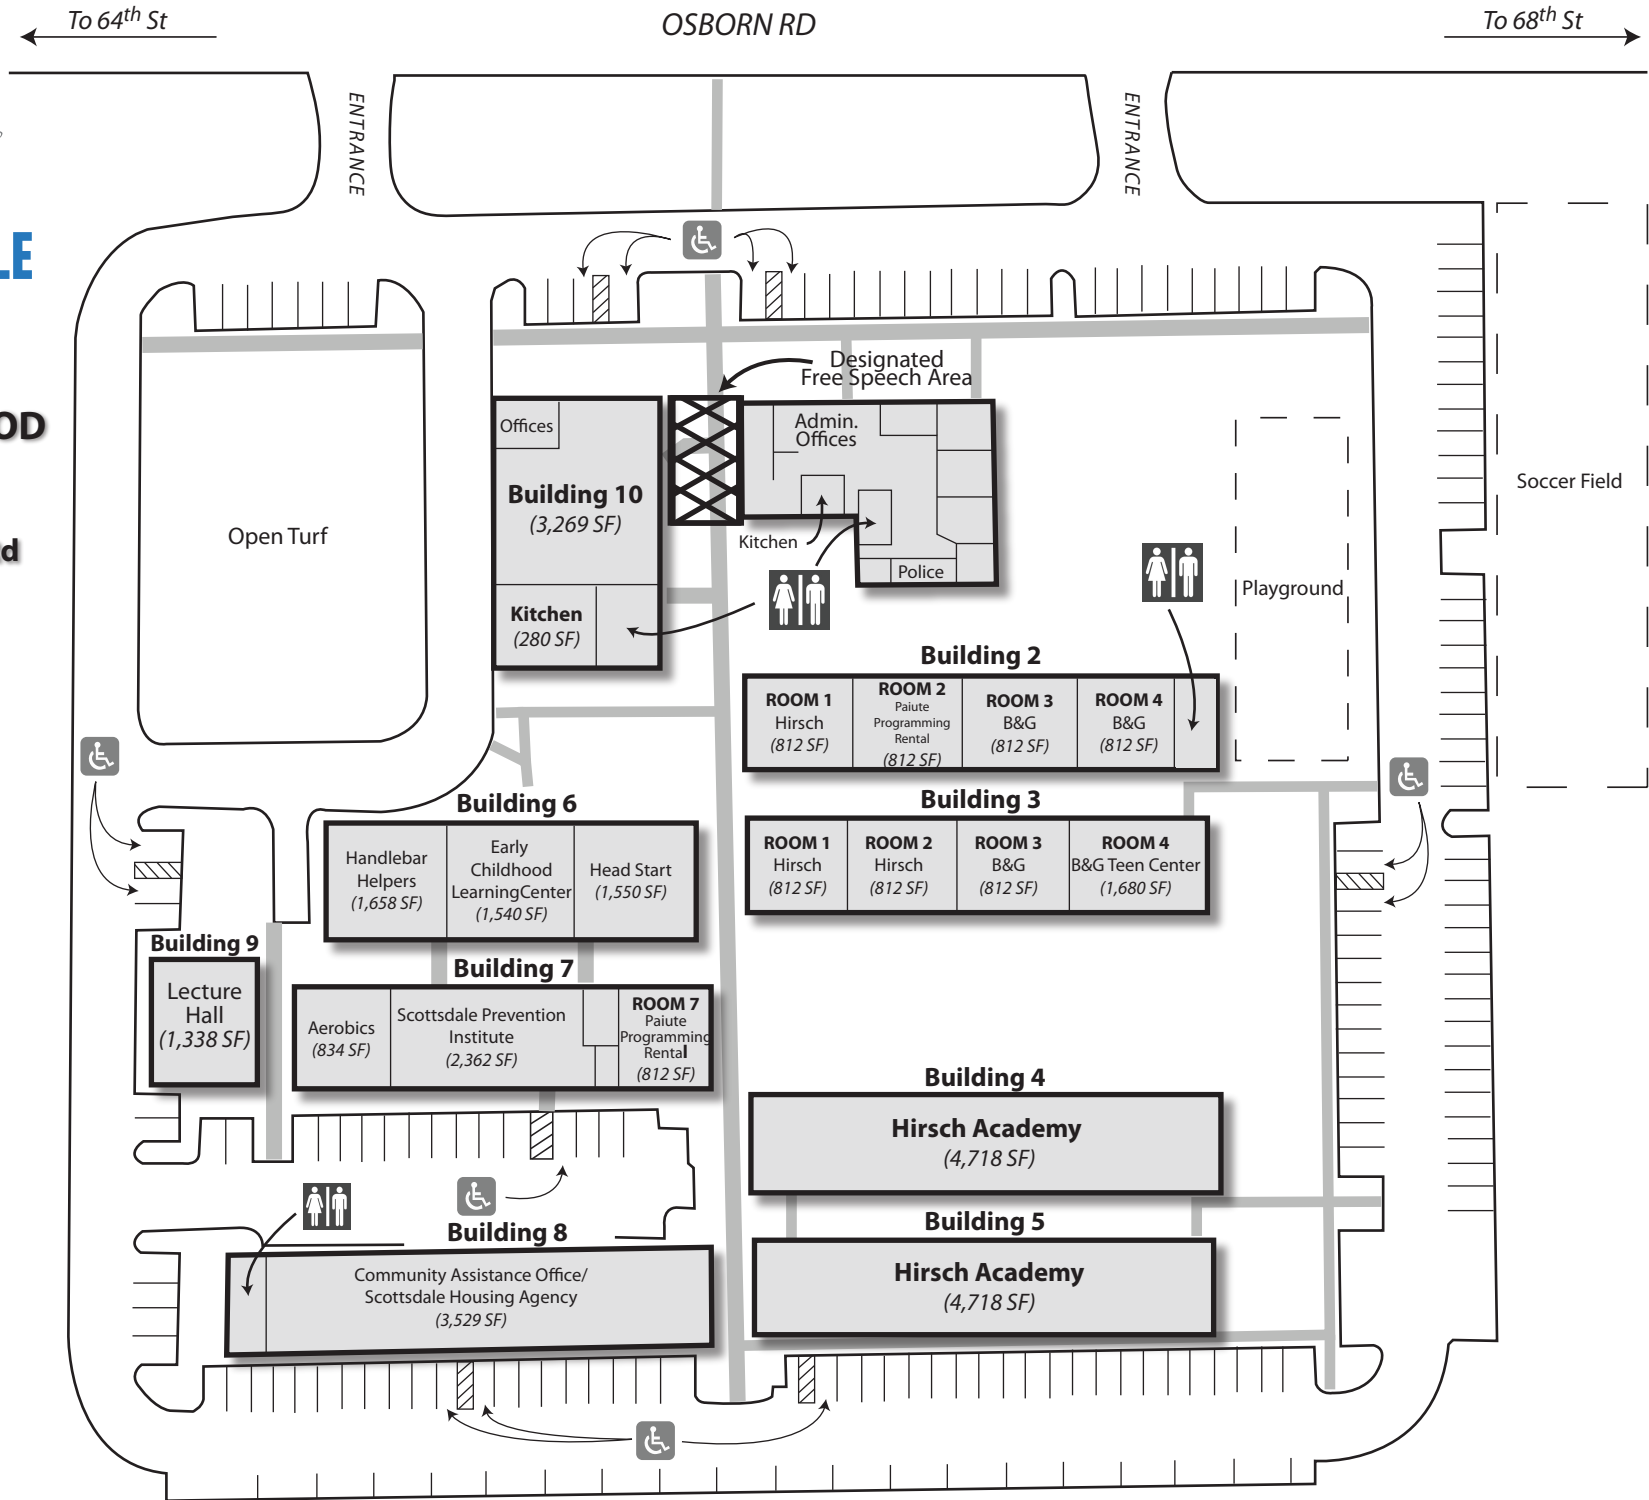

PAIUTE NEIGHBORHOOD CENTER

6535 E Osborn Rd

480-312-2529

PAIUTE NEIGHBORHOOD CENTER