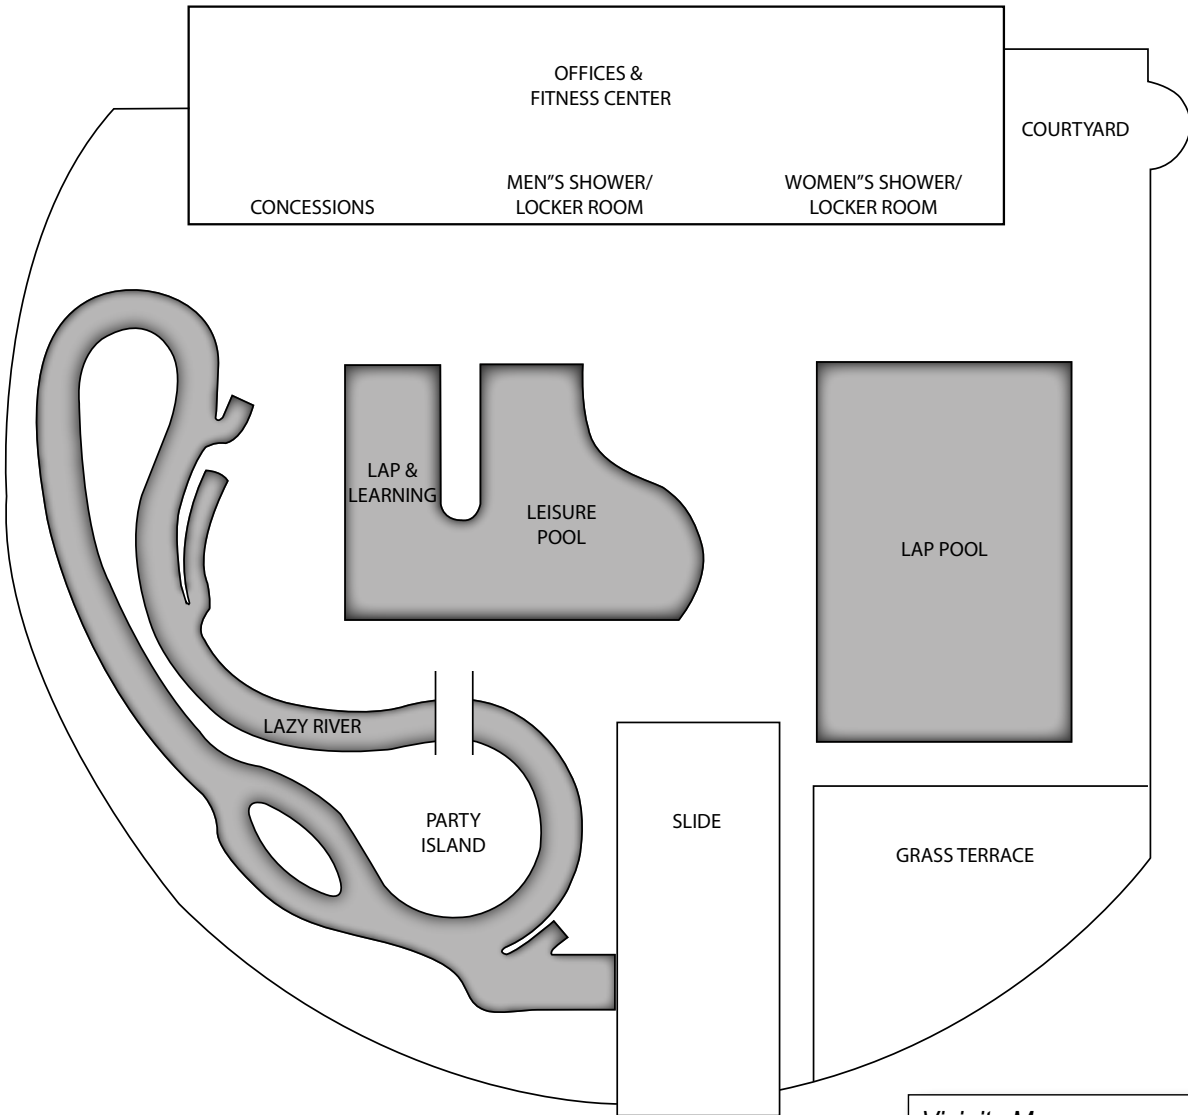

SKATE PARK
PLAZA

Detailed Floorplan of Aquatic Center

MCDOWELL MOUNTAIN RANCH PARK & AQUATIC CENTER

15525 N. Thompson Peak Pkwy.

MCDOWELL MOUNTAIN RANCH PARK