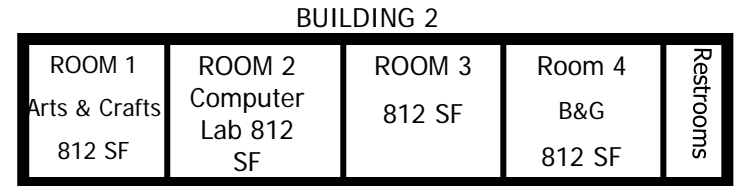

**PAIUTE  
NEIGHBORHOOD  
CENTER**  
**6535 E. Osborn**  
**480-312-2529**

[Entrance] ← --- Osborn Road --- → [Entrance]

**BUILDING 6**

**BUILDING 3**

**BUILDING 7**

Parking

Parking

**BUILDING 8**