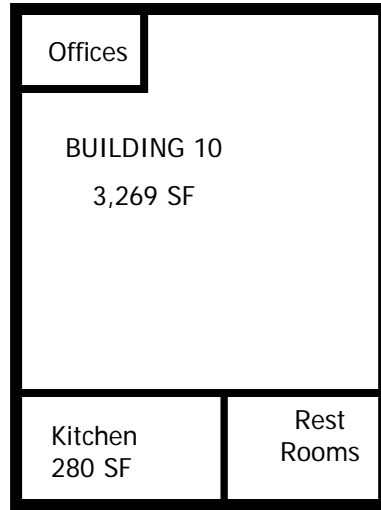

**PAIUTE  
NEIGHBORHOOD  
CENTER**  
**6535 E. Osborn**  
**480-312-2529**

[Entrance] ← --- Osborn Road --- → [Entrance]

**BUILDING 6**

**BUILDING 3**

**BUILDING 7**

Parking

Parking

**BUILDING 8**