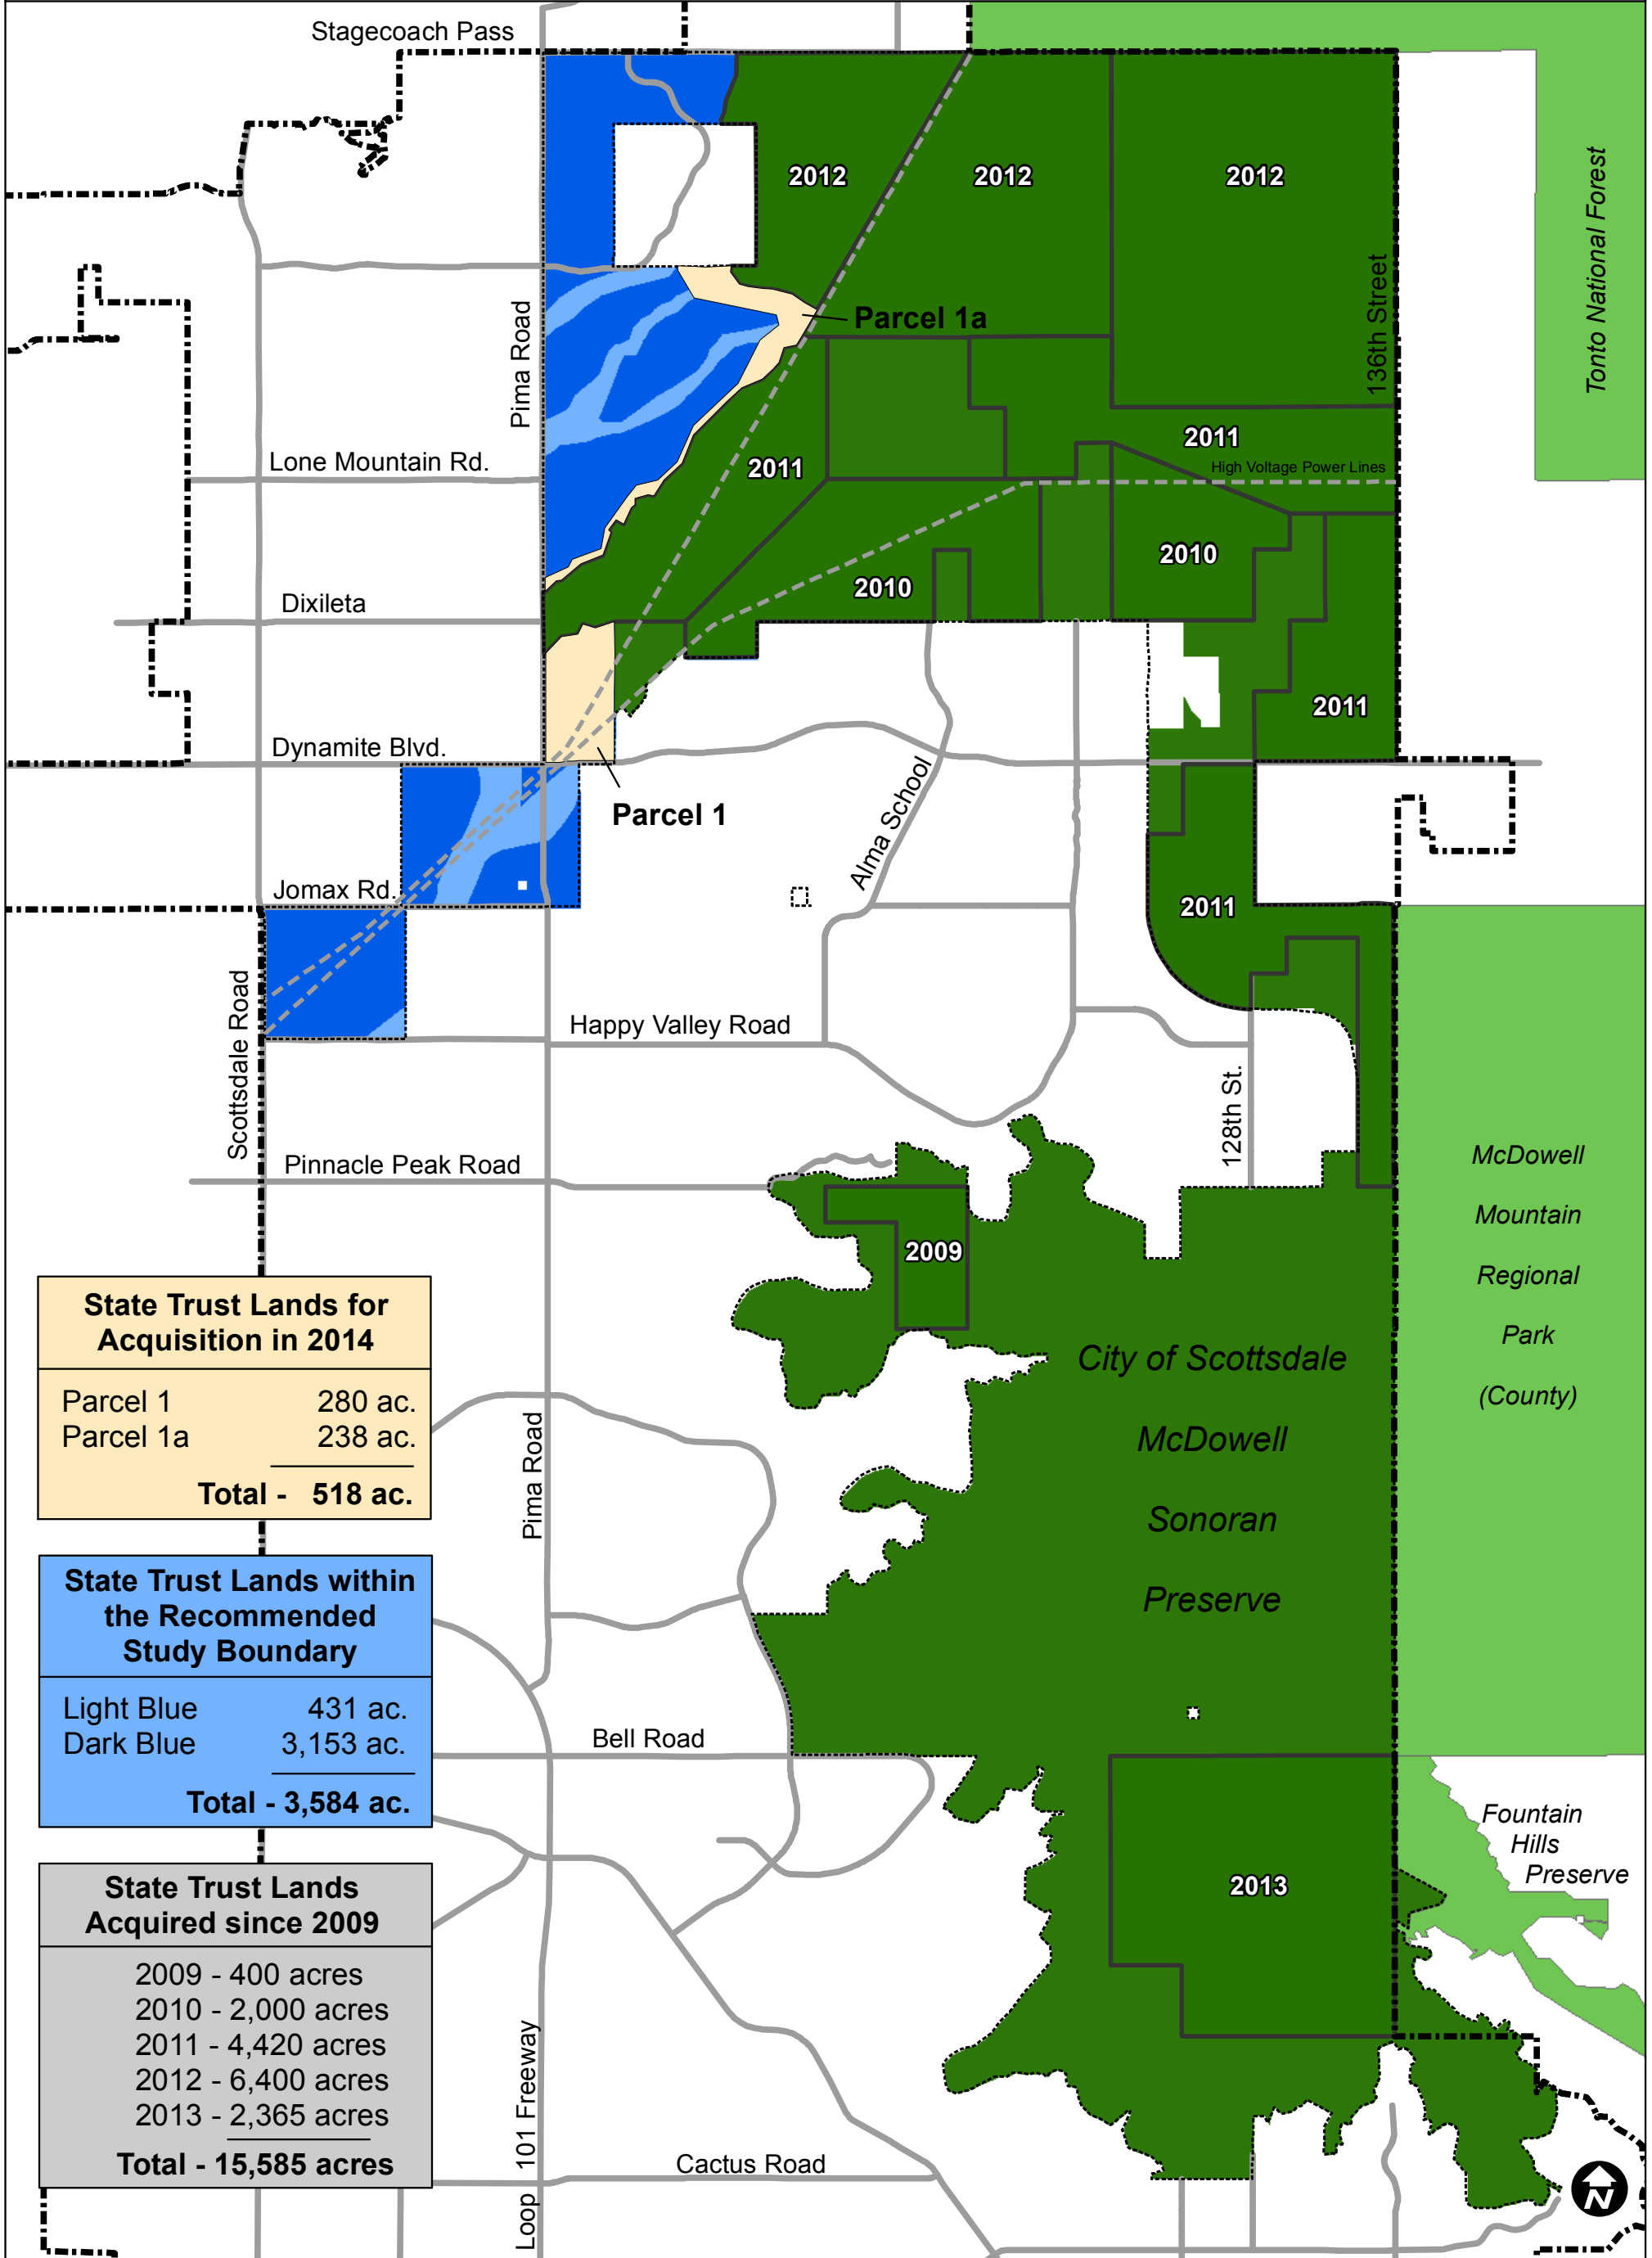

City of Scottsdale Preserve Land Status - November 2013

Note: Acquisition Priorities Parcel 1 and 1a approved by City Council on September 24th, 2013

State Trust Lands for Acquisition in 2014	
Parcel 1	280 ac.
Parcel 1a	238 ac.
Total -	518 ac.

State Trust Lands within the Recommended Study Boundary	
Light Blue	431 ac.
Dark Blue	3,153 ac.
Total -	3,584 ac.

State Trust Lands Acquired since 2009	
2009	400 acres
2010	2,000 acres
2011	4,420 acres
2012	6,400 acres
2013	2,365 acres
Total -	15,585 acres

Parcel 1	Parcel 1a	ASLD Not Restricted	ASLD No Reclass	COS owned or preserved
280 ac.	238 ac.	431 ac.	3,153 ac.	30,165 ac.

- Recommended Study Boundary
- Scottsdale Boundary

Note: All acreage figures are approximate.

Map Date: Nov. 2013