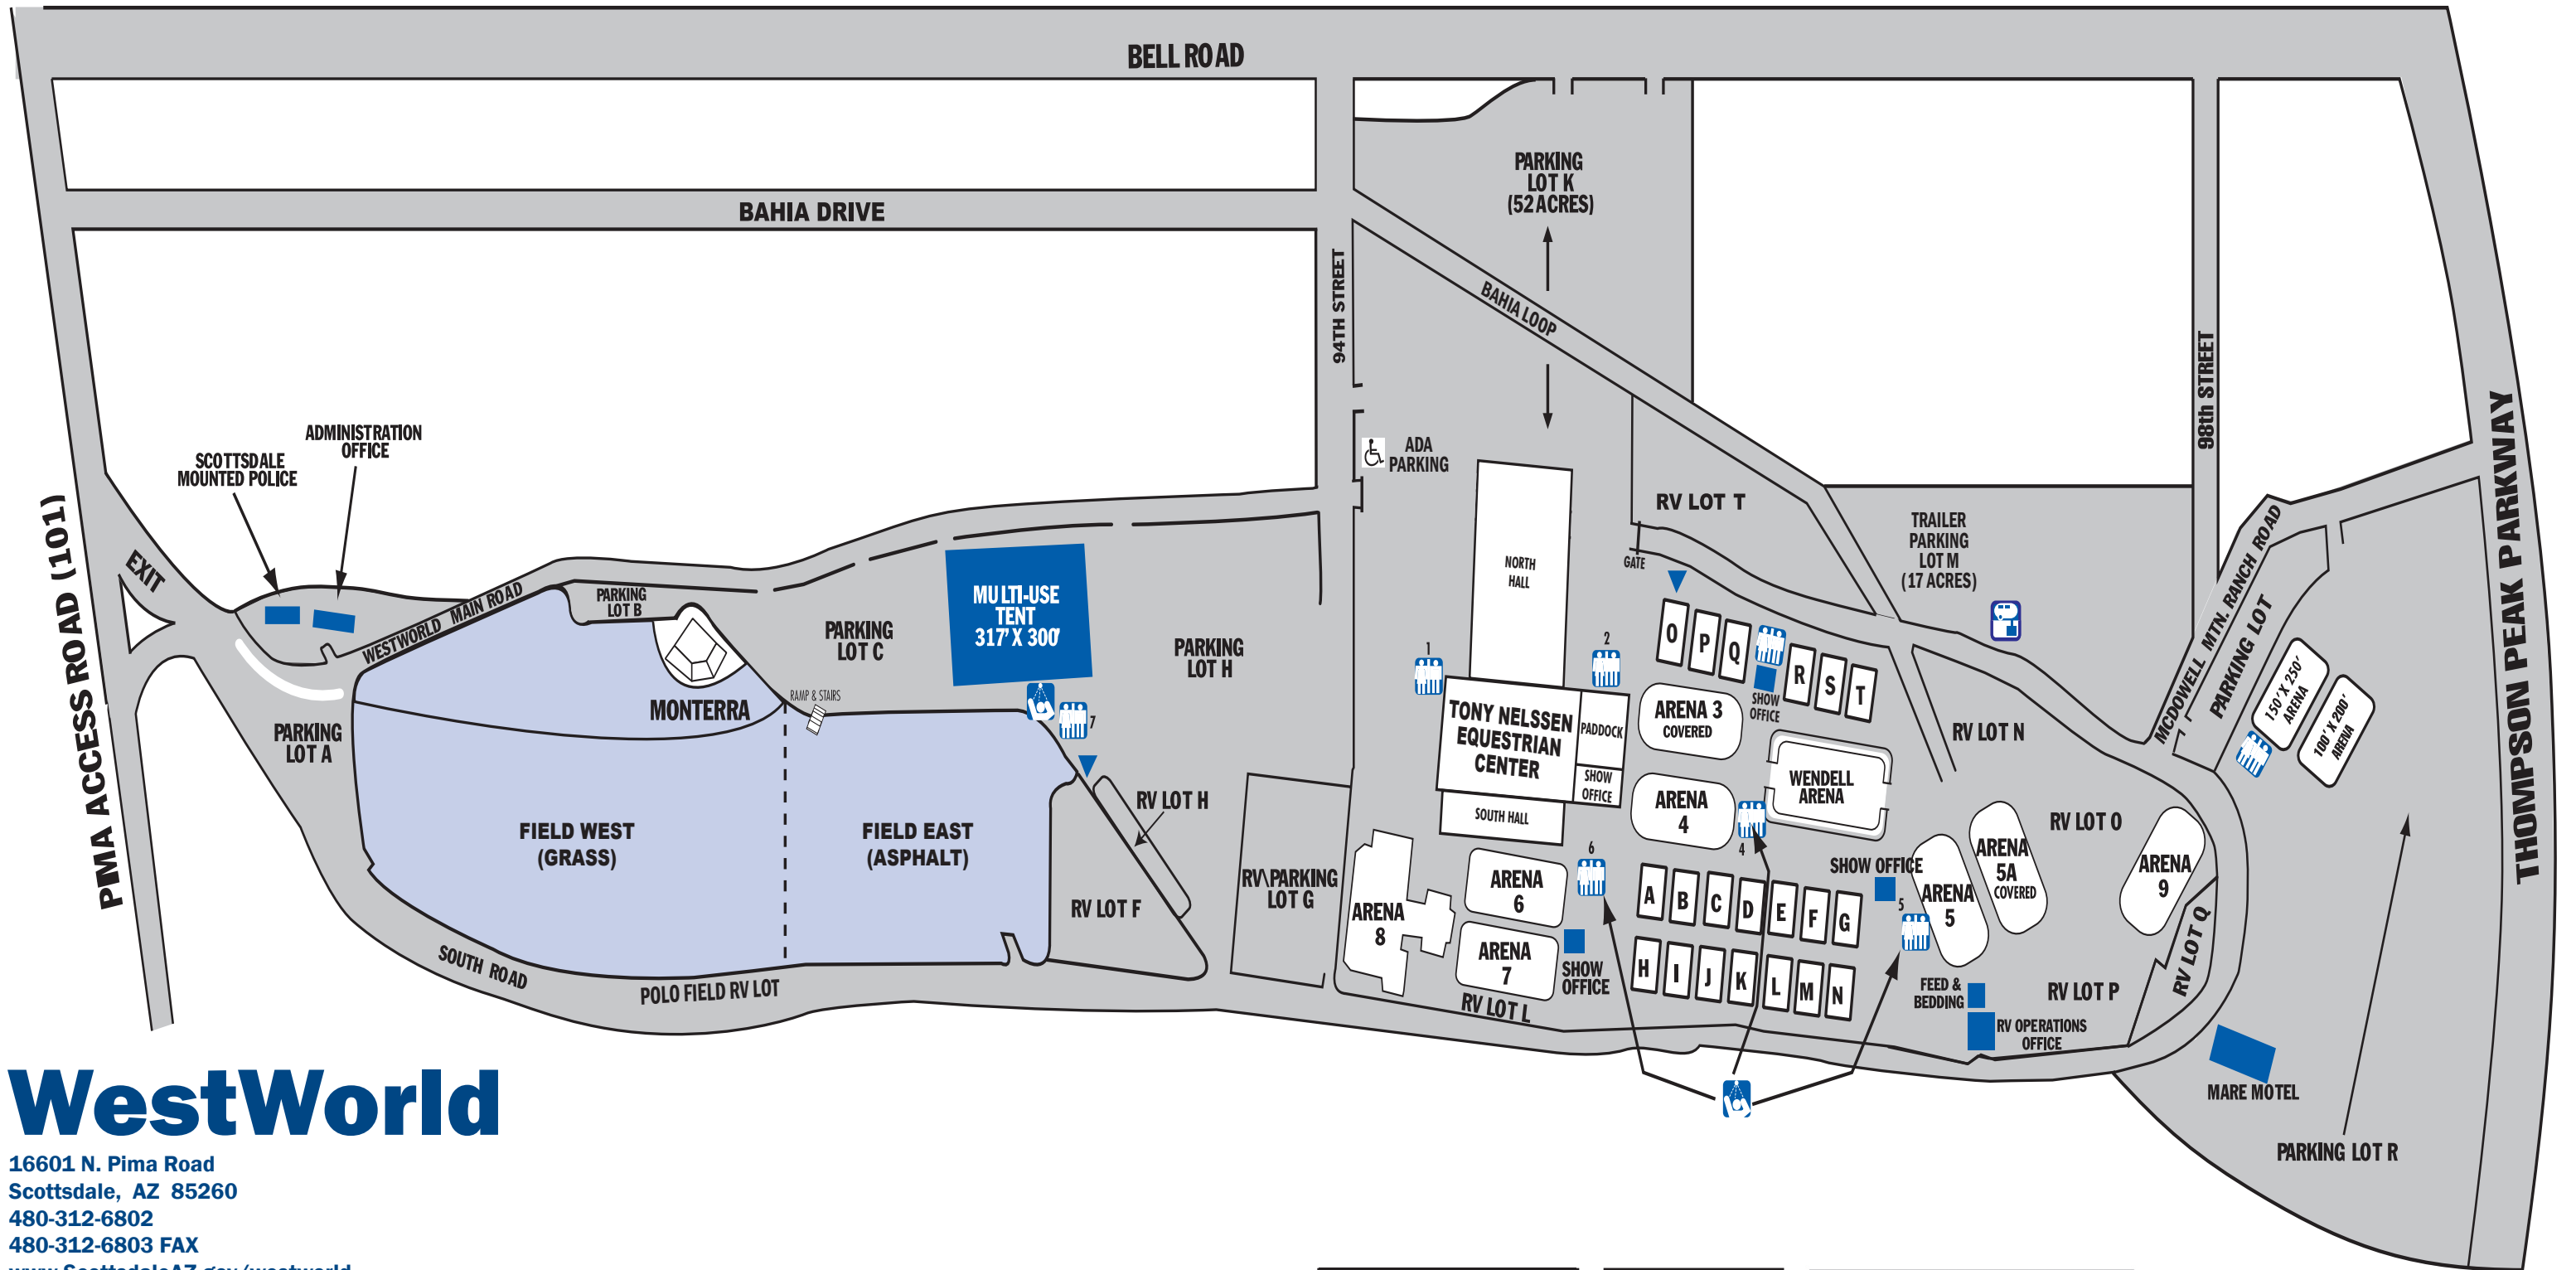

WestWorld Site Plan

WestWorld

16601 N. Pima Road
 Scottsdale, AZ 85260
 480-312-6802
 480-312-6803 FAX
www.ScottsdaleAZ.gov/westworld

BARN / STALL LEGEND	
Barns A - N	48 stalls each
Barn O	56 stalls
Barn P	52 stalls
Barn Q	48 stalls
Barn R	40 stalls
Barn S	36 stalls
Barn T	32 stalls
Stall size: 10' x 12'	
Total permanent stalls: 936	

LEGEND	
	RESTROOMS
	SHOWERS
	DUMP STATION
	PHONE ROOM