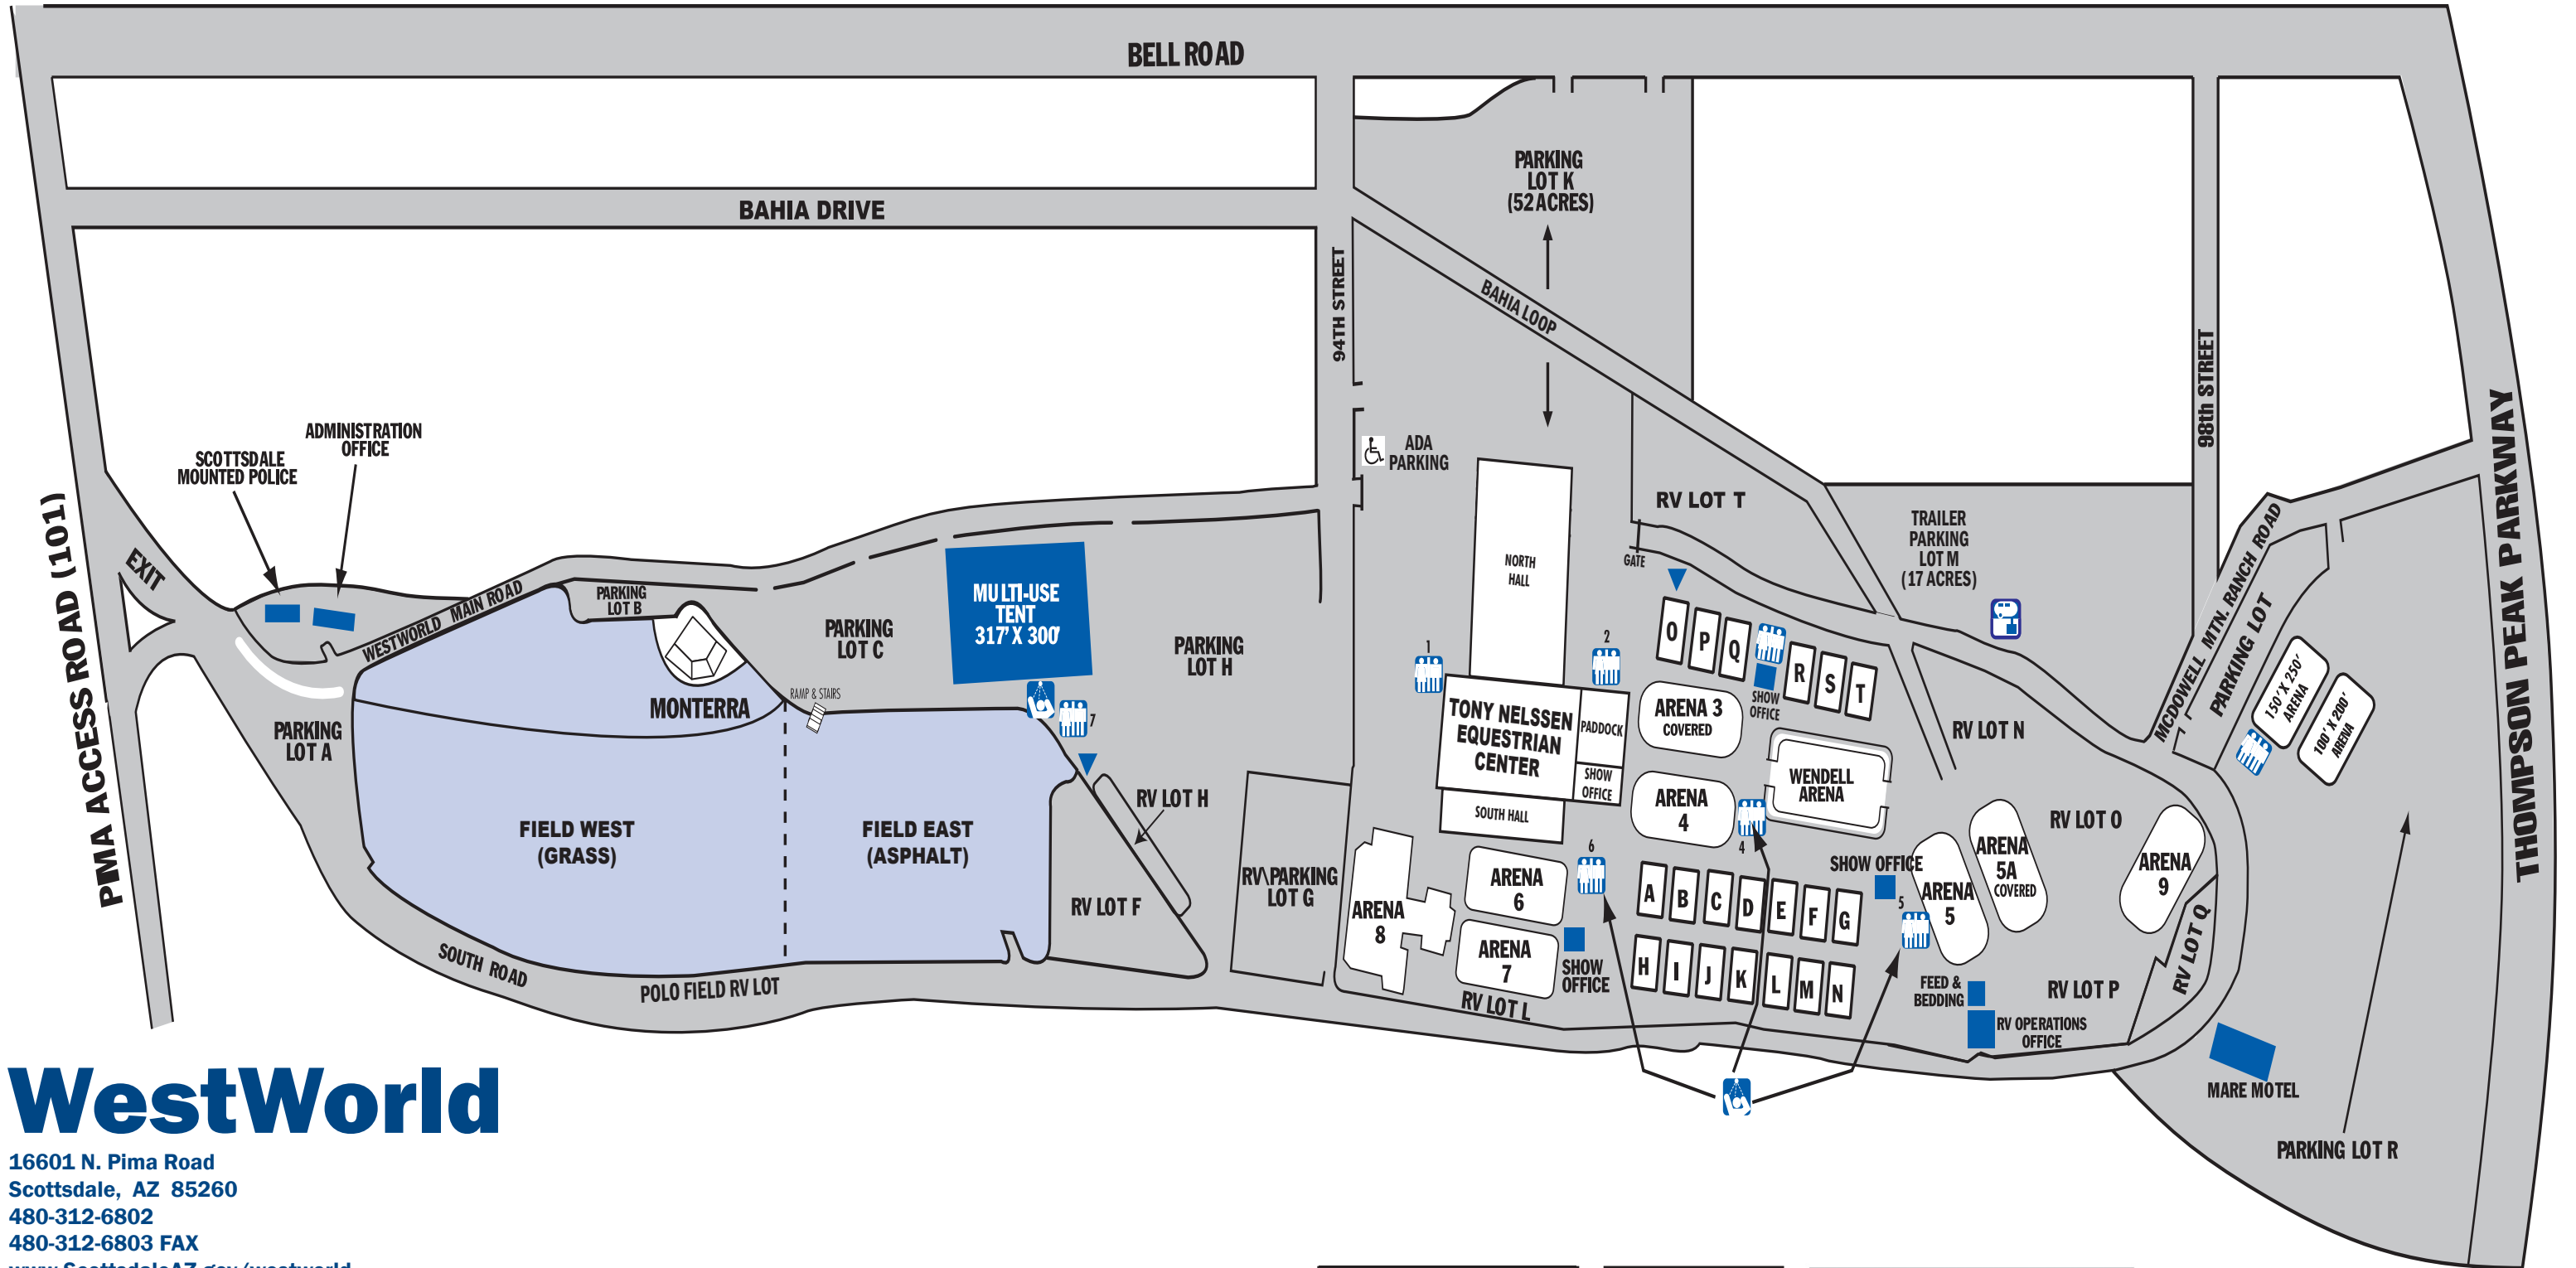

# WestWorld Site Plan

## WestWorld

16601 N. Pima Road  
 Scottsdale, AZ 85260  
 480-312-6802  
 480-312-6803 FAX  
[www.ScottsdaleAZ.gov/westworld](http://www.ScottsdaleAZ.gov/westworld)

BARN / STALL LEGEND	
Barns A - N	48 stalls each
Barn O	56 stalls
Barn P	52 stalls
Barn Q	48 stalls
Barn R	40 stalls
Barn S	36 stalls
Barn T	32 stalls
Stall size: 10' x 12'	
Total permanent stalls: 936	

LEGEND	
	RESTROOMS
	SHOWERS
	DUMP STATION
	PHONE ROOM