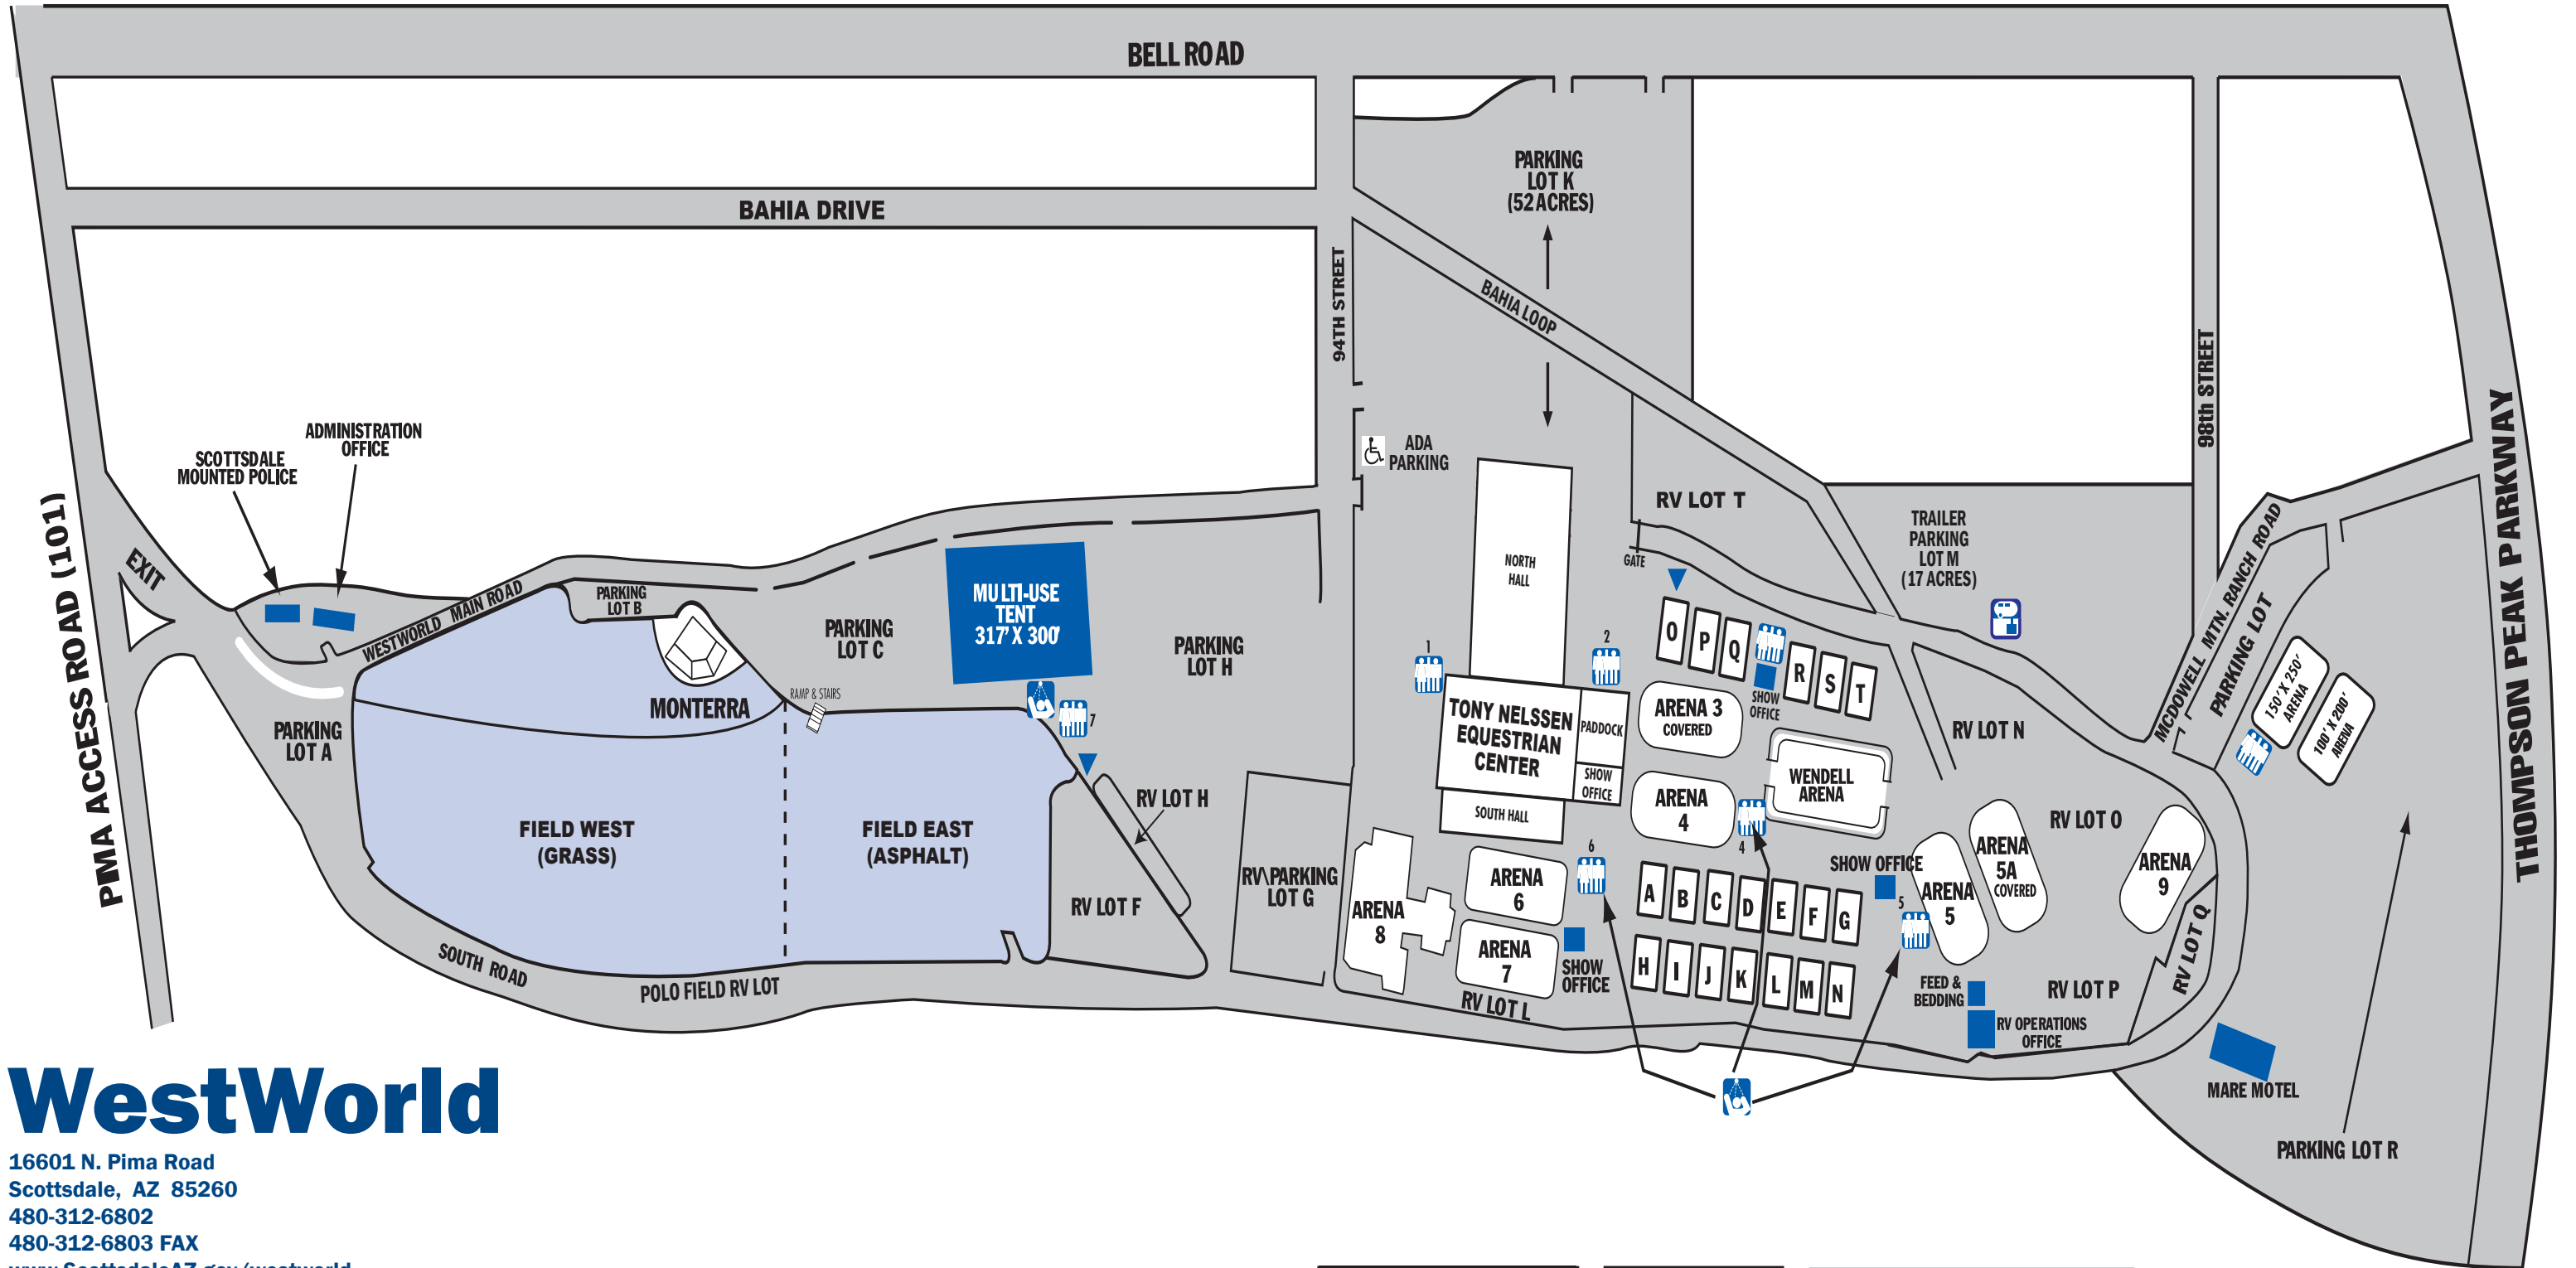

WestWorld Site Plan

WestWorld

16601 N. Pima Road
 Scottsdale, AZ 85260
 480-312-6802
 480-312-6803 FAX
www.ScottsdaleAZ.gov/westworld

BARN / STALL LEGEND	
Barns A - N	48 stalls each
Barn O	56 stalls
Barn P	52 stalls
Barn Q	48 stalls
Barn R	40 stalls
Barn S	36 stalls
Barn T	32 stalls
Stall size: 10' x 12'	
Total permanent stalls: 936	

LEGEND	
	RESTROOMS
	SHOWERS
	DUMP STATION
	PHONE ROOM