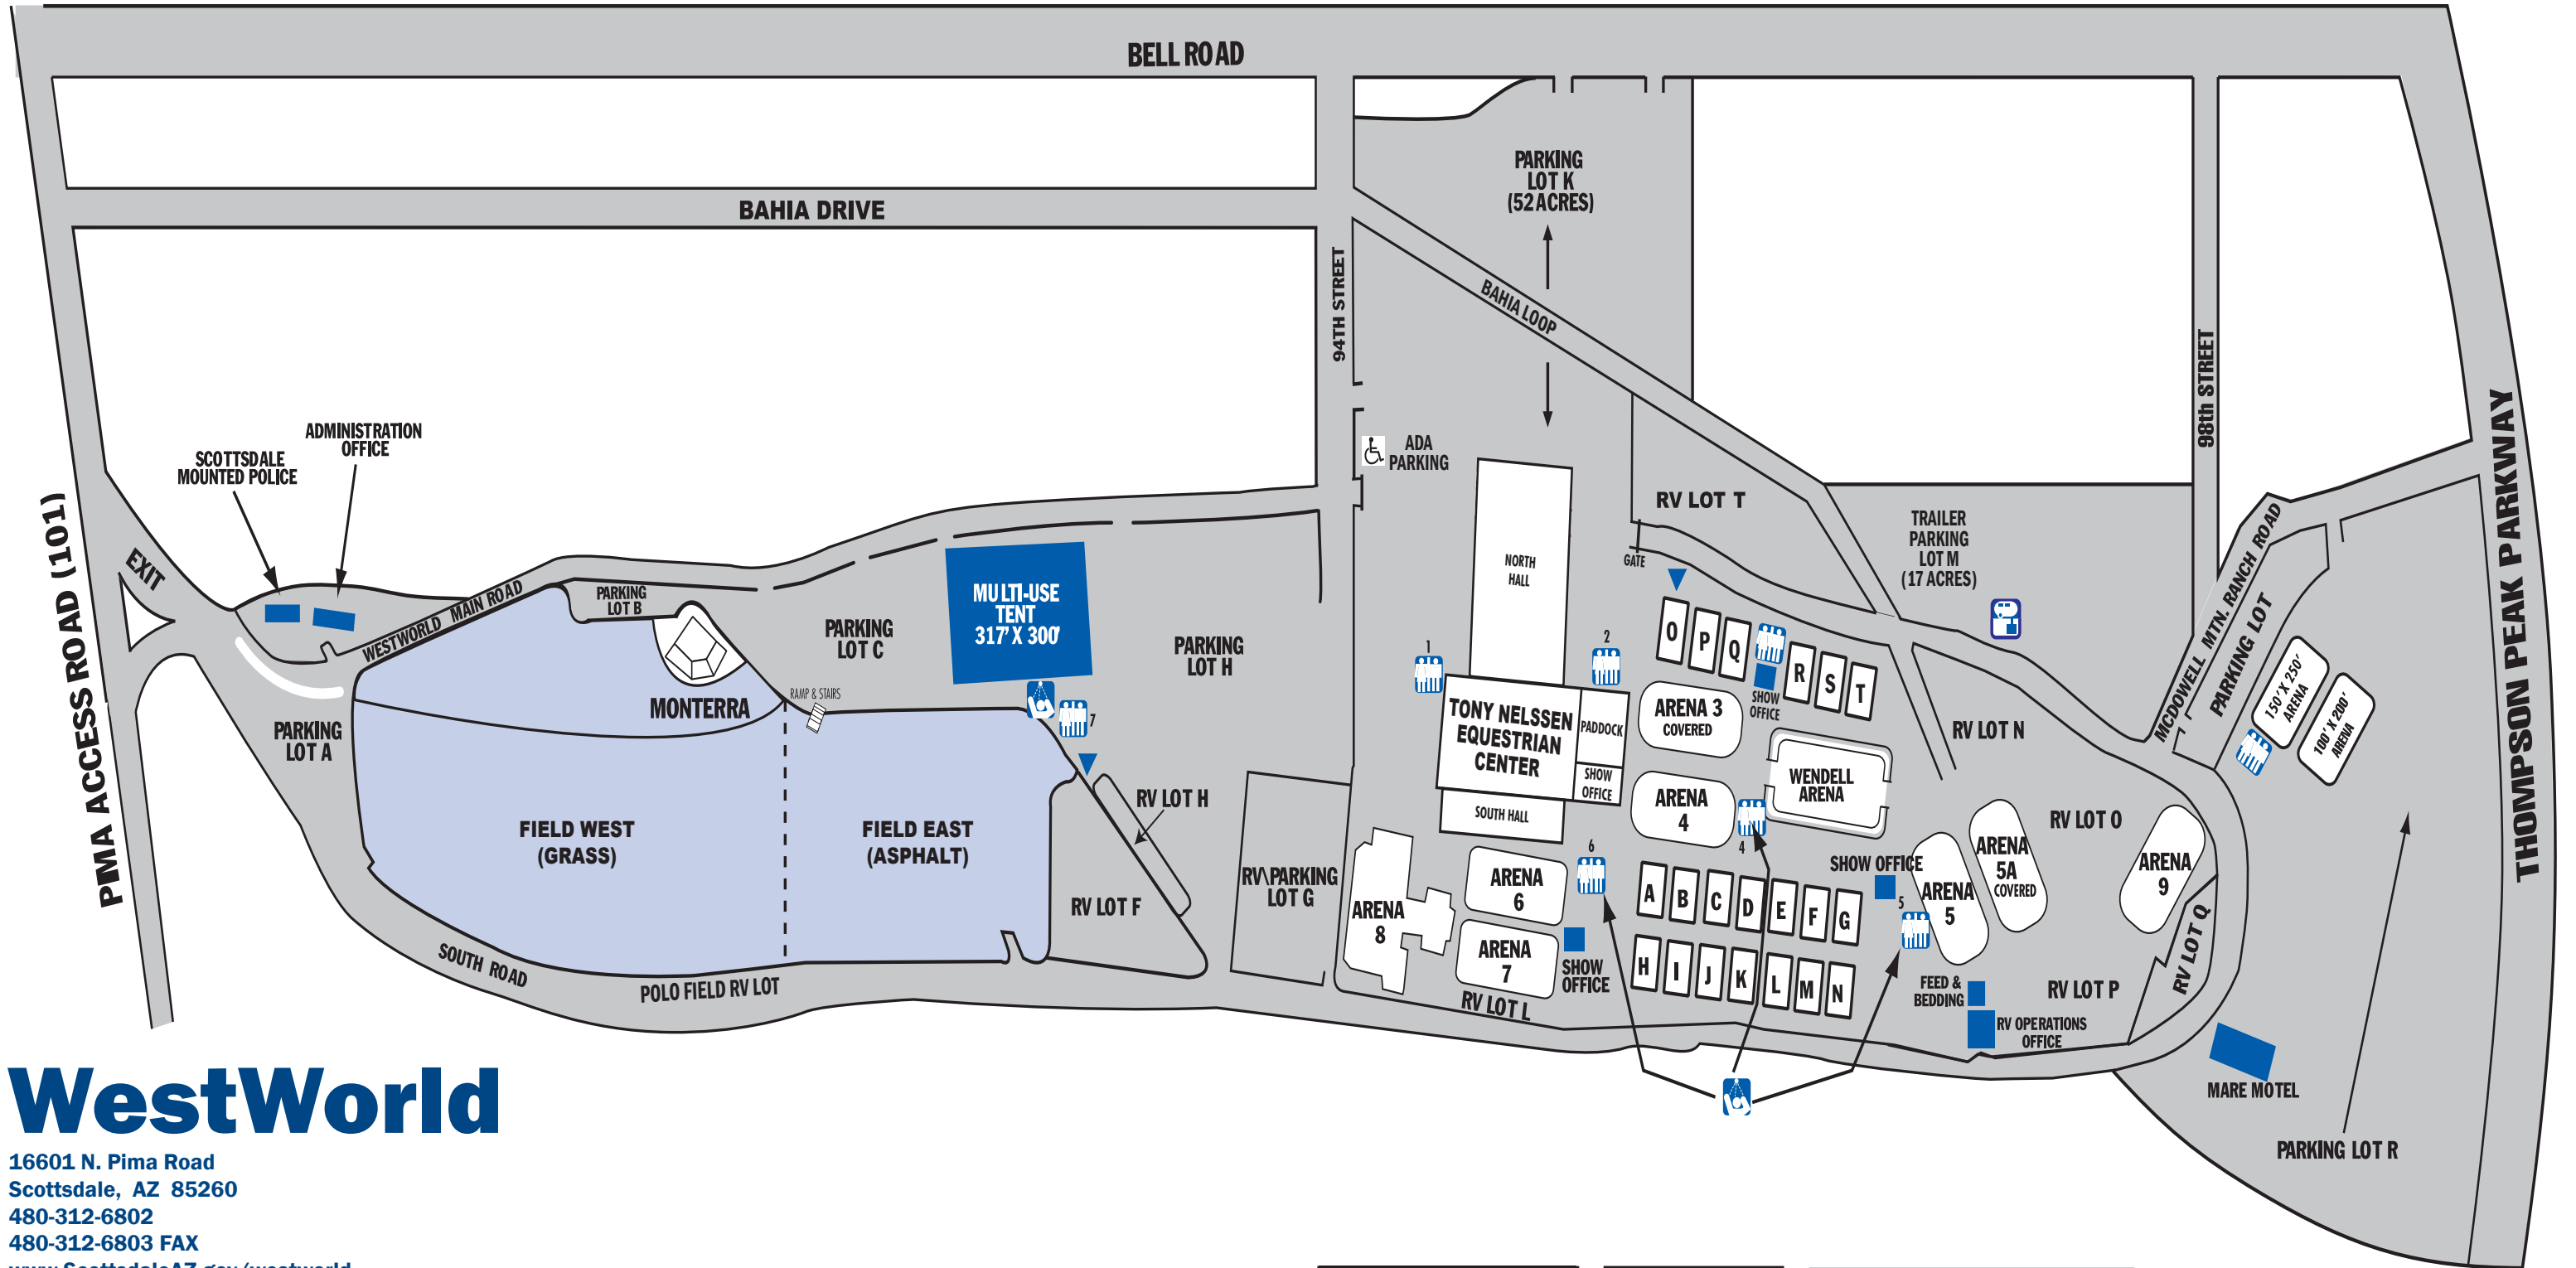

# WestWorld Site Plan

## WestWorld

16601 N. Pima Road  
 Scottsdale, AZ 85260  
 480-312-6802  
 480-312-6803 FAX  
[www.ScottsdaleAZ.gov/westworld](http://www.ScottsdaleAZ.gov/westworld)

BARN / STALL LEGEND	
Barns A - N	48 stalls each
Barn O	56 stalls
Barn P	52 stalls
Barn Q	48 stalls
Barn R	40 stalls
Barn S	36 stalls
Barn T	32 stalls

Stall size: 10' x 12'  
 Total permanent stalls: 936

LEGEND	
	RESTROOMS
	SHOWERS
	DUMP STATION
	PHONE ROOM