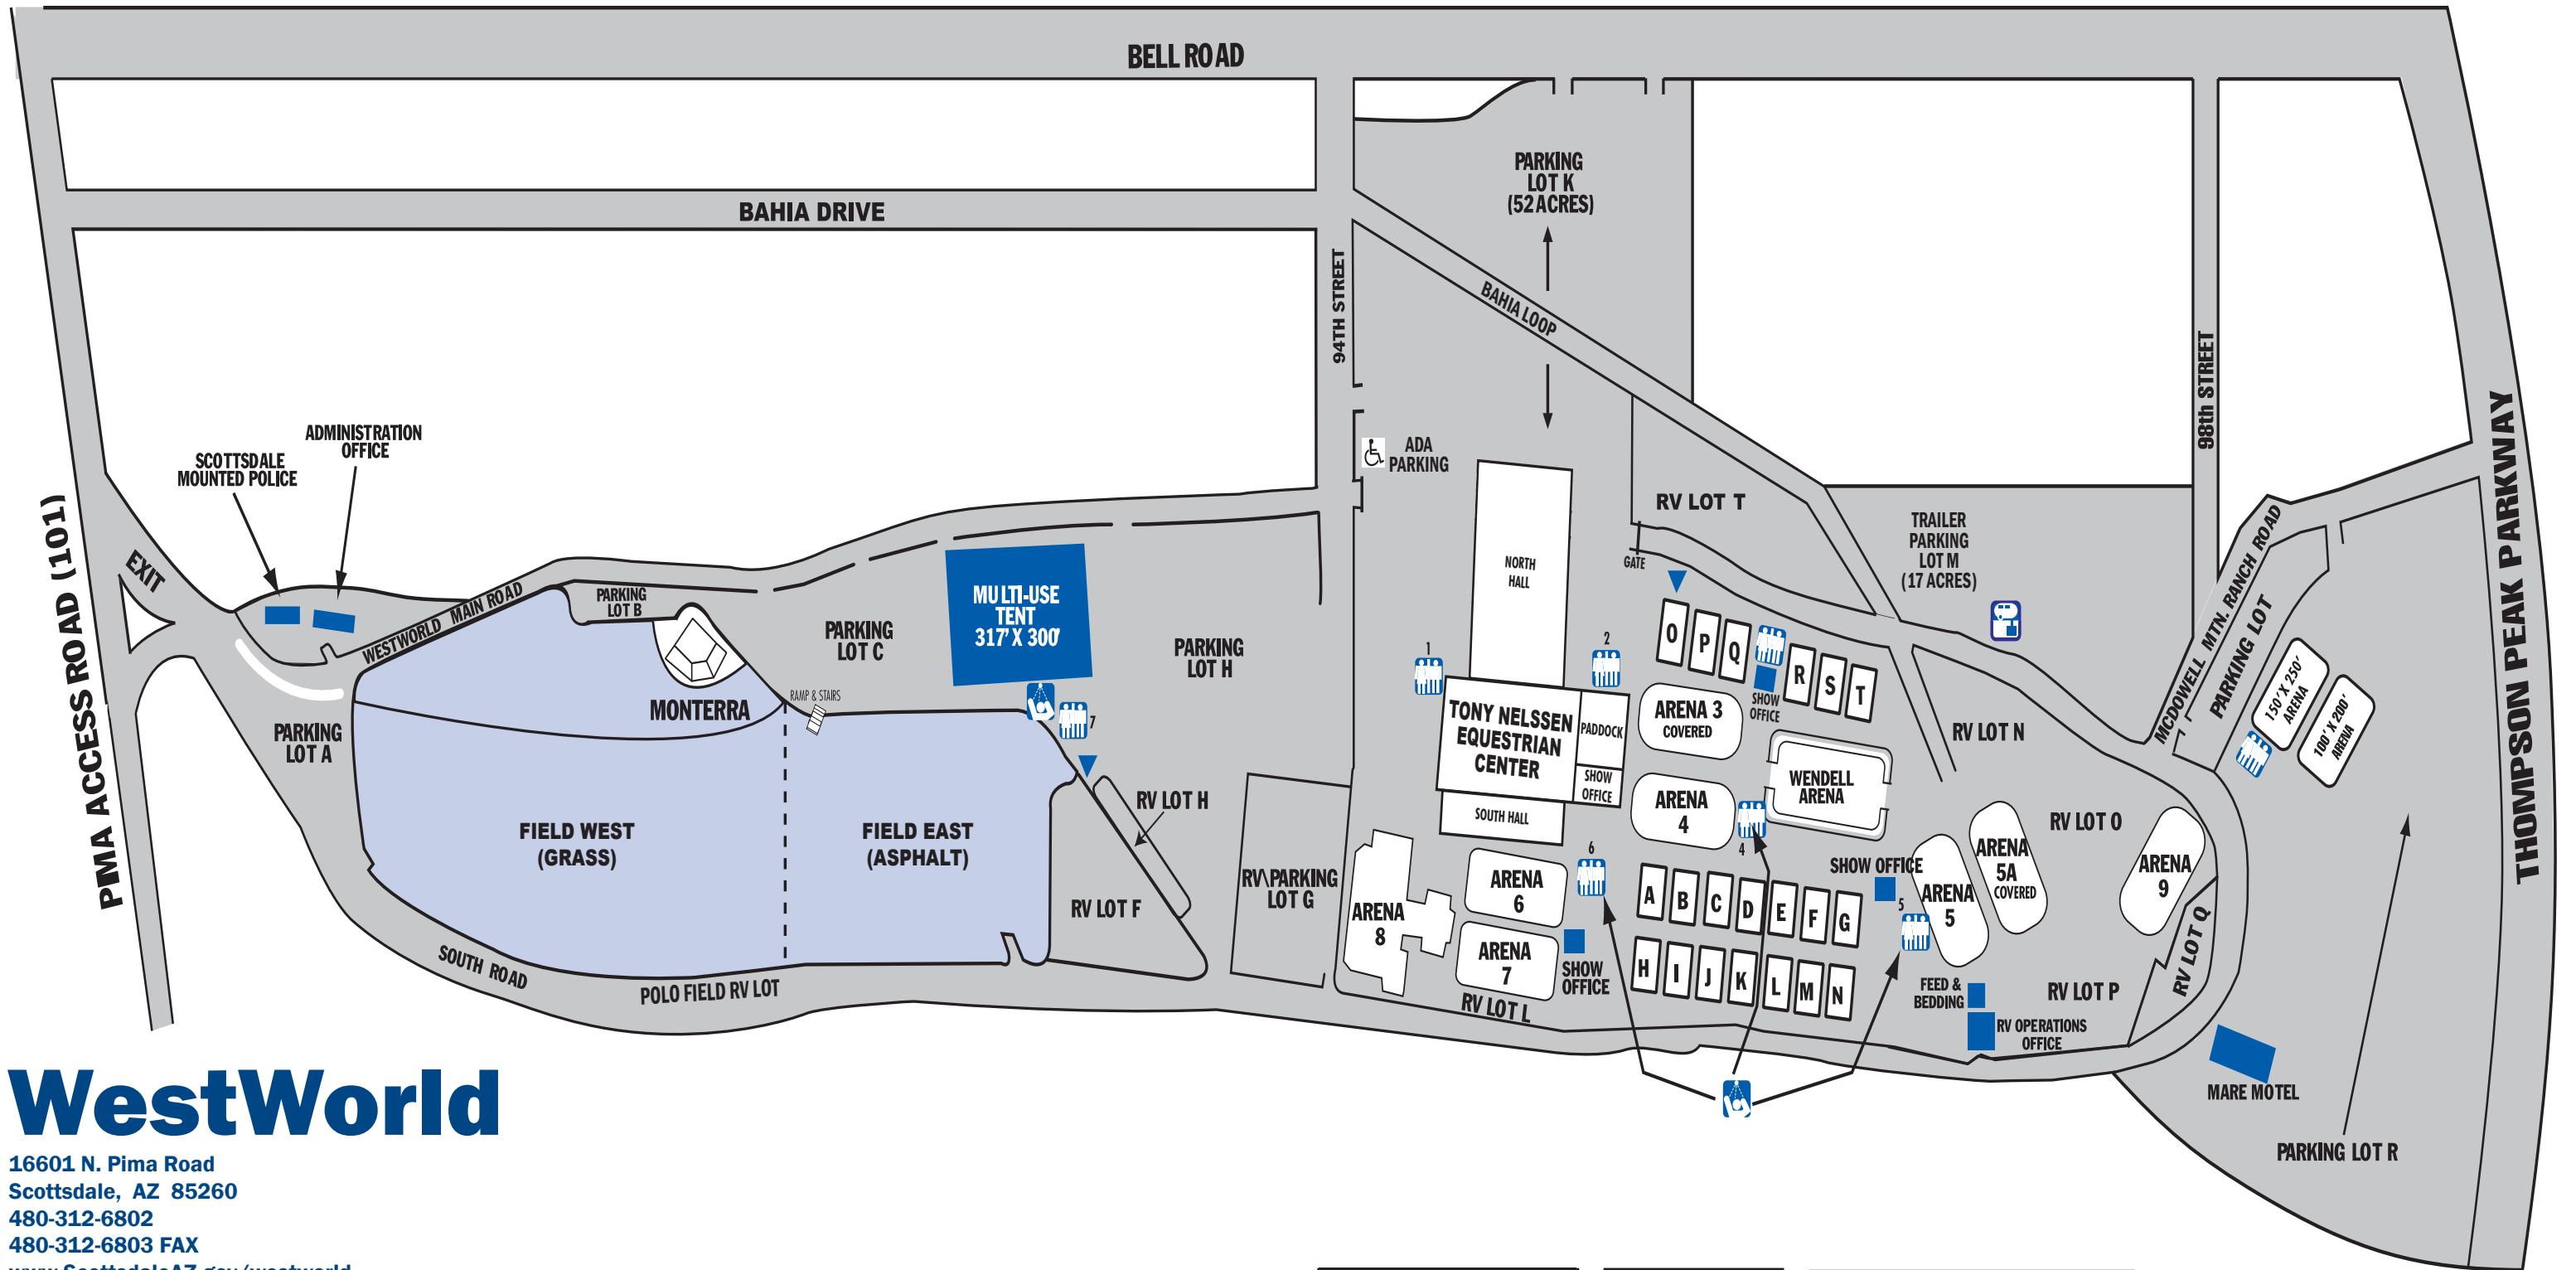

# WestWorld Site Plan

## WestWorld

16601 N. Pima Road  
 Scottsdale, AZ 85260  
 480-312-6802  
 480-312-6803 FAX  
[www.ScottsdaleAZ.gov/westworld](http://www.ScottsdaleAZ.gov/westworld)

BARN / STALL LEGEND	
Barns A - N	48 stalls each
Barn O	56 stalls
Barn P	52 stalls
Barn Q	48 stalls
Barn R	40 stalls
Barn S	36 stalls
Barn T	32 stalls
Stall size: 10' x 12'	
Total permanent stalls: 936	

LEGEND	
	RESTROOMS
	SHOWERS
	DUMP STATION
	PHONE ROOM