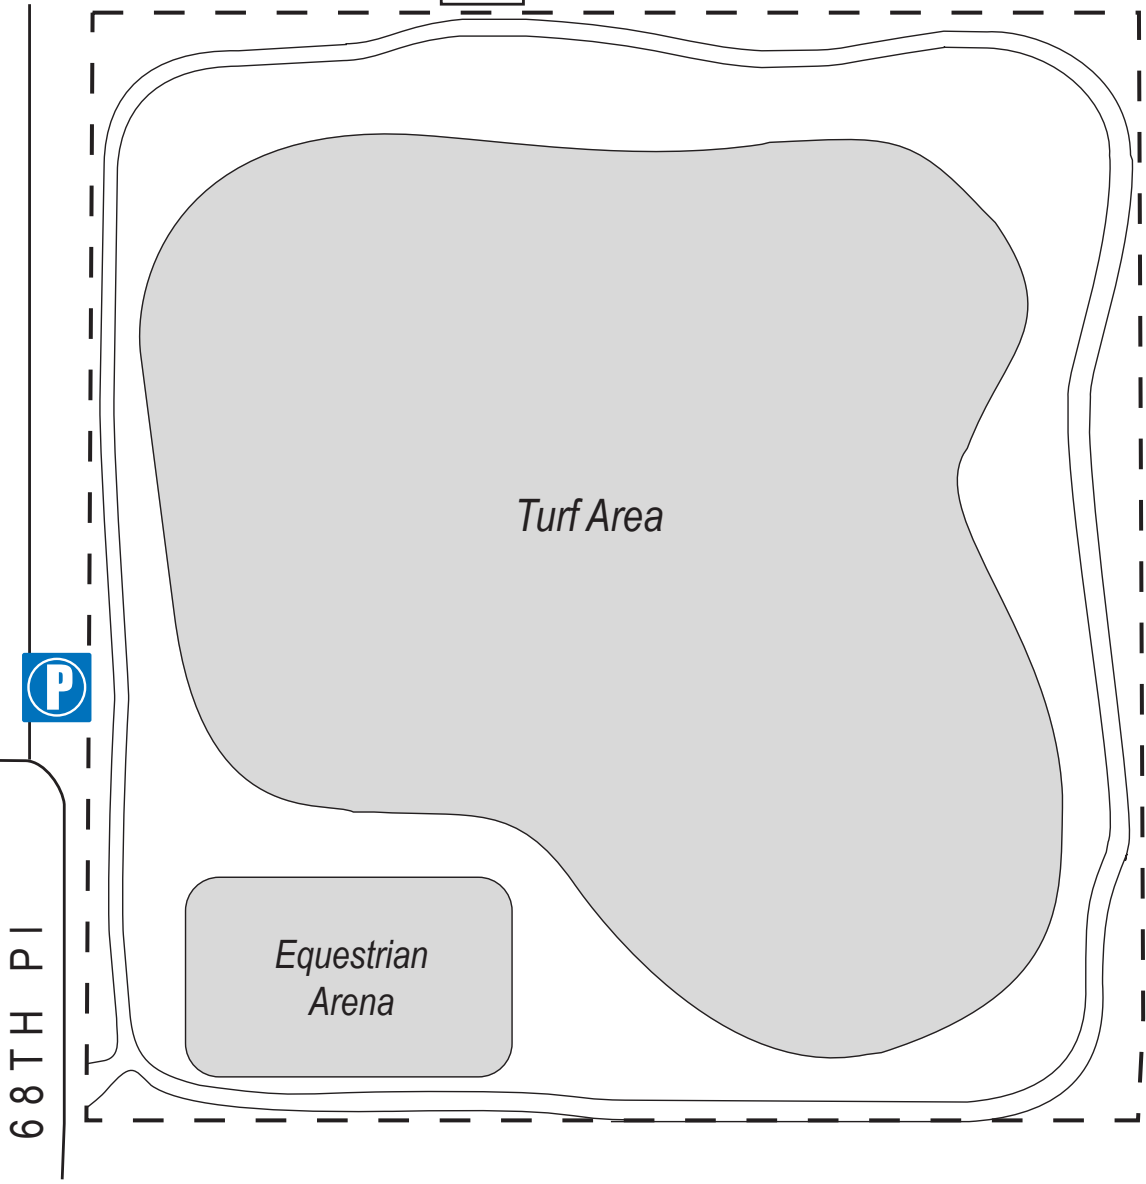

68TH PI

MESCAL PARK

MESCAL PARK

11015 N. 68th Pl.

Vicinity Map

| | | | | |
|---------|-----------|---------------|-----------|----------|
| | Cactus Rd | | | |
| 64th St | | Scottsdale Rd | Hayden Rd | Loop 101 |
| | 68th Pl | | | |
| | | Shea Blvd | | |