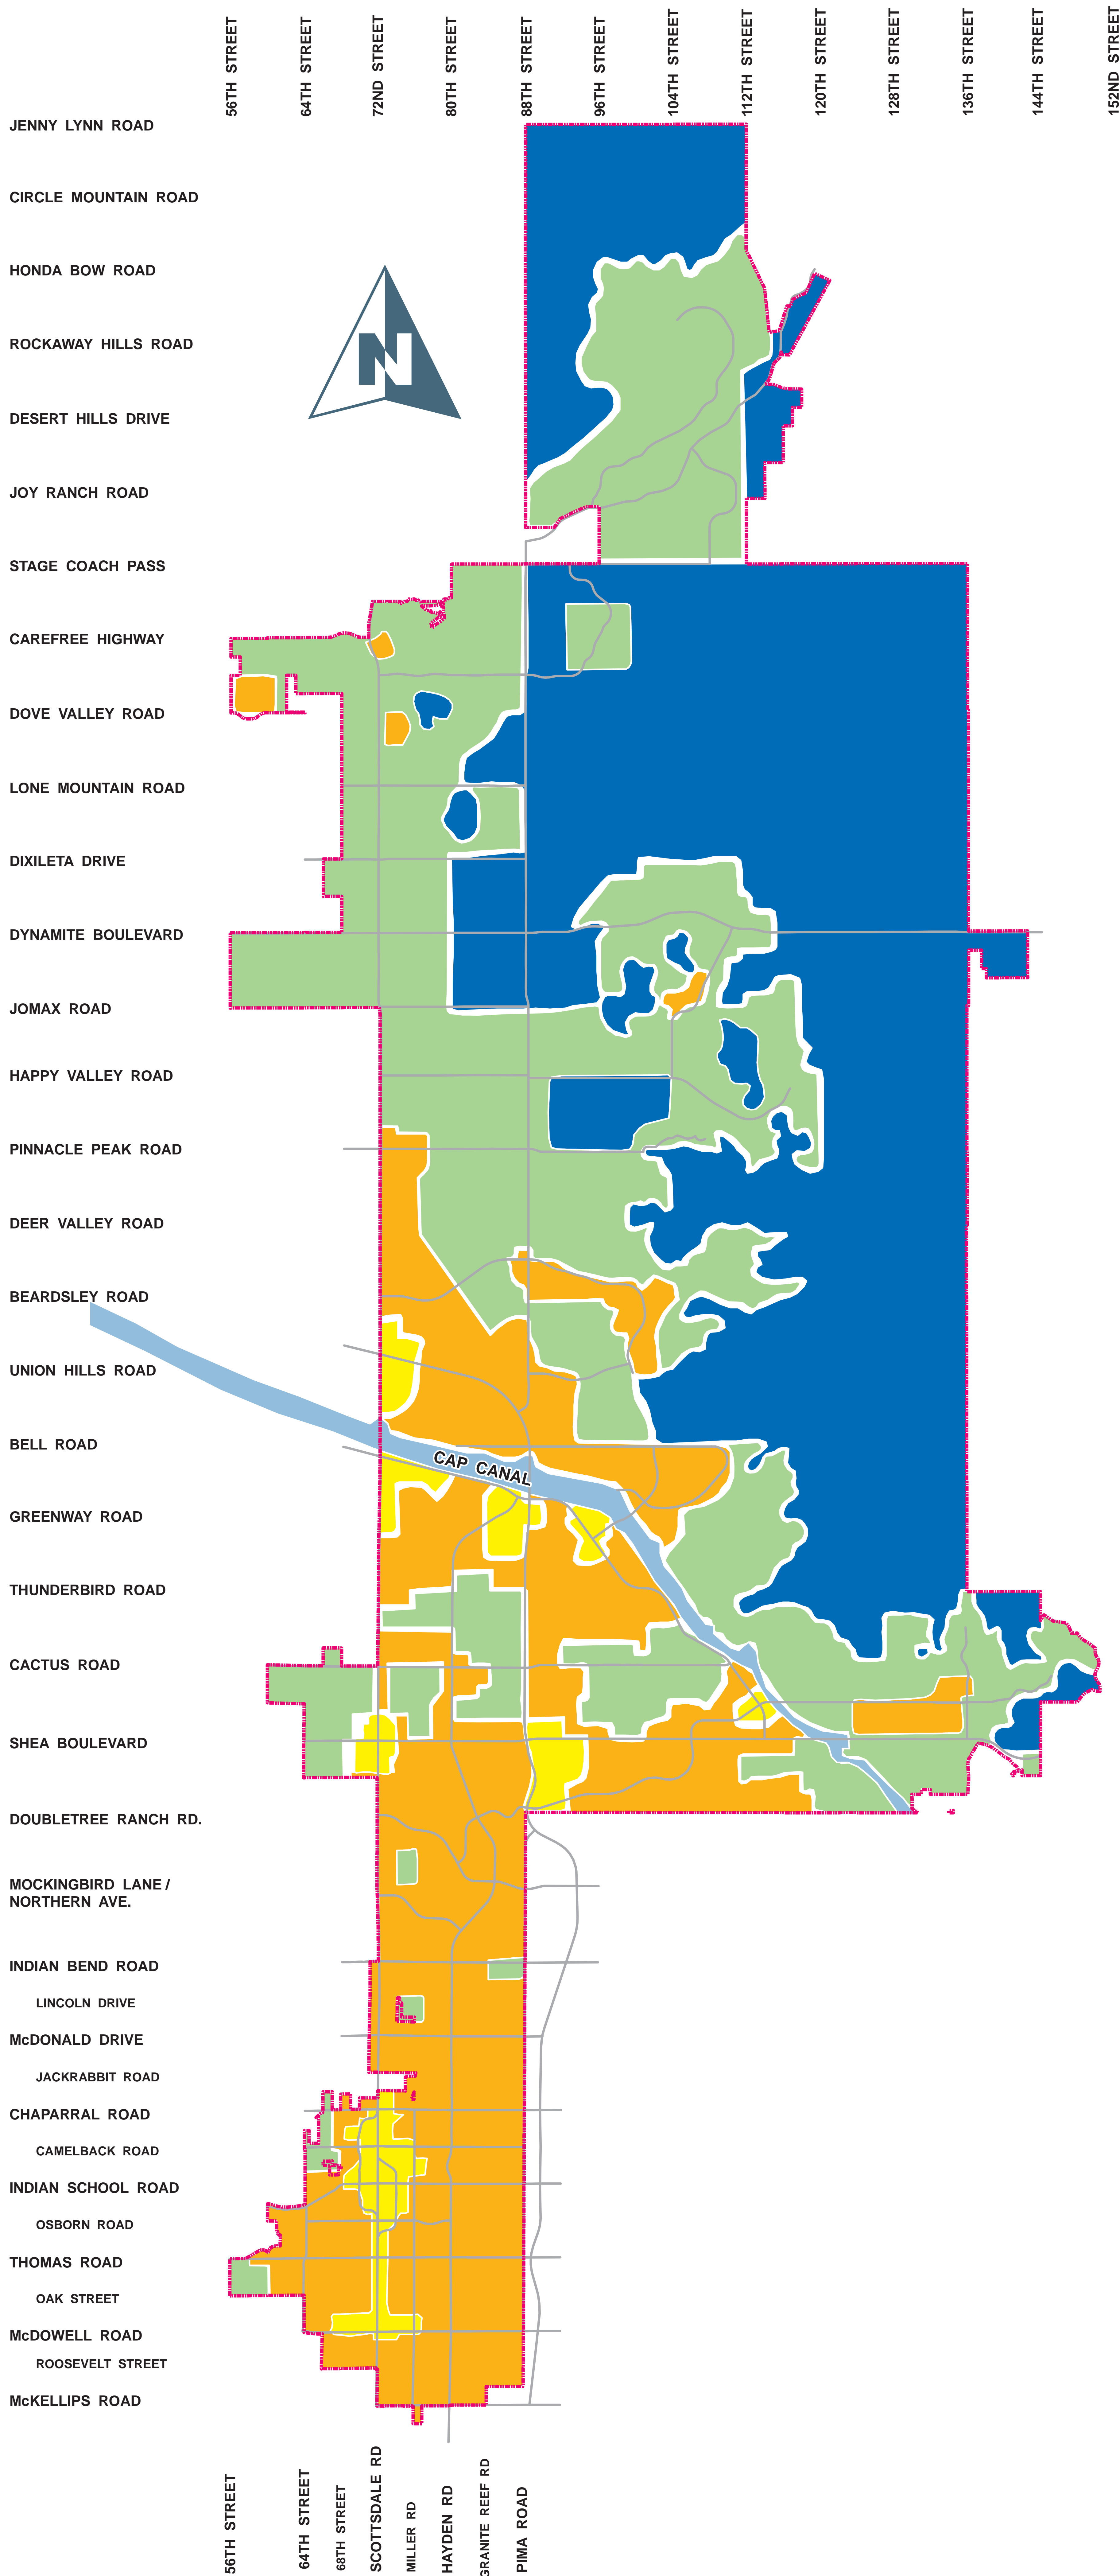

Ambient Lighting Zones

Legend

- E1 - Intrinsically Dark
- E2 - Estate/Rural
- E3 - Suburban
- E4 - Urban Pedestrian Activity
- CAP Canal
- Streets
- City Boundary

Ambient light of the contextual area may supercede map designation.