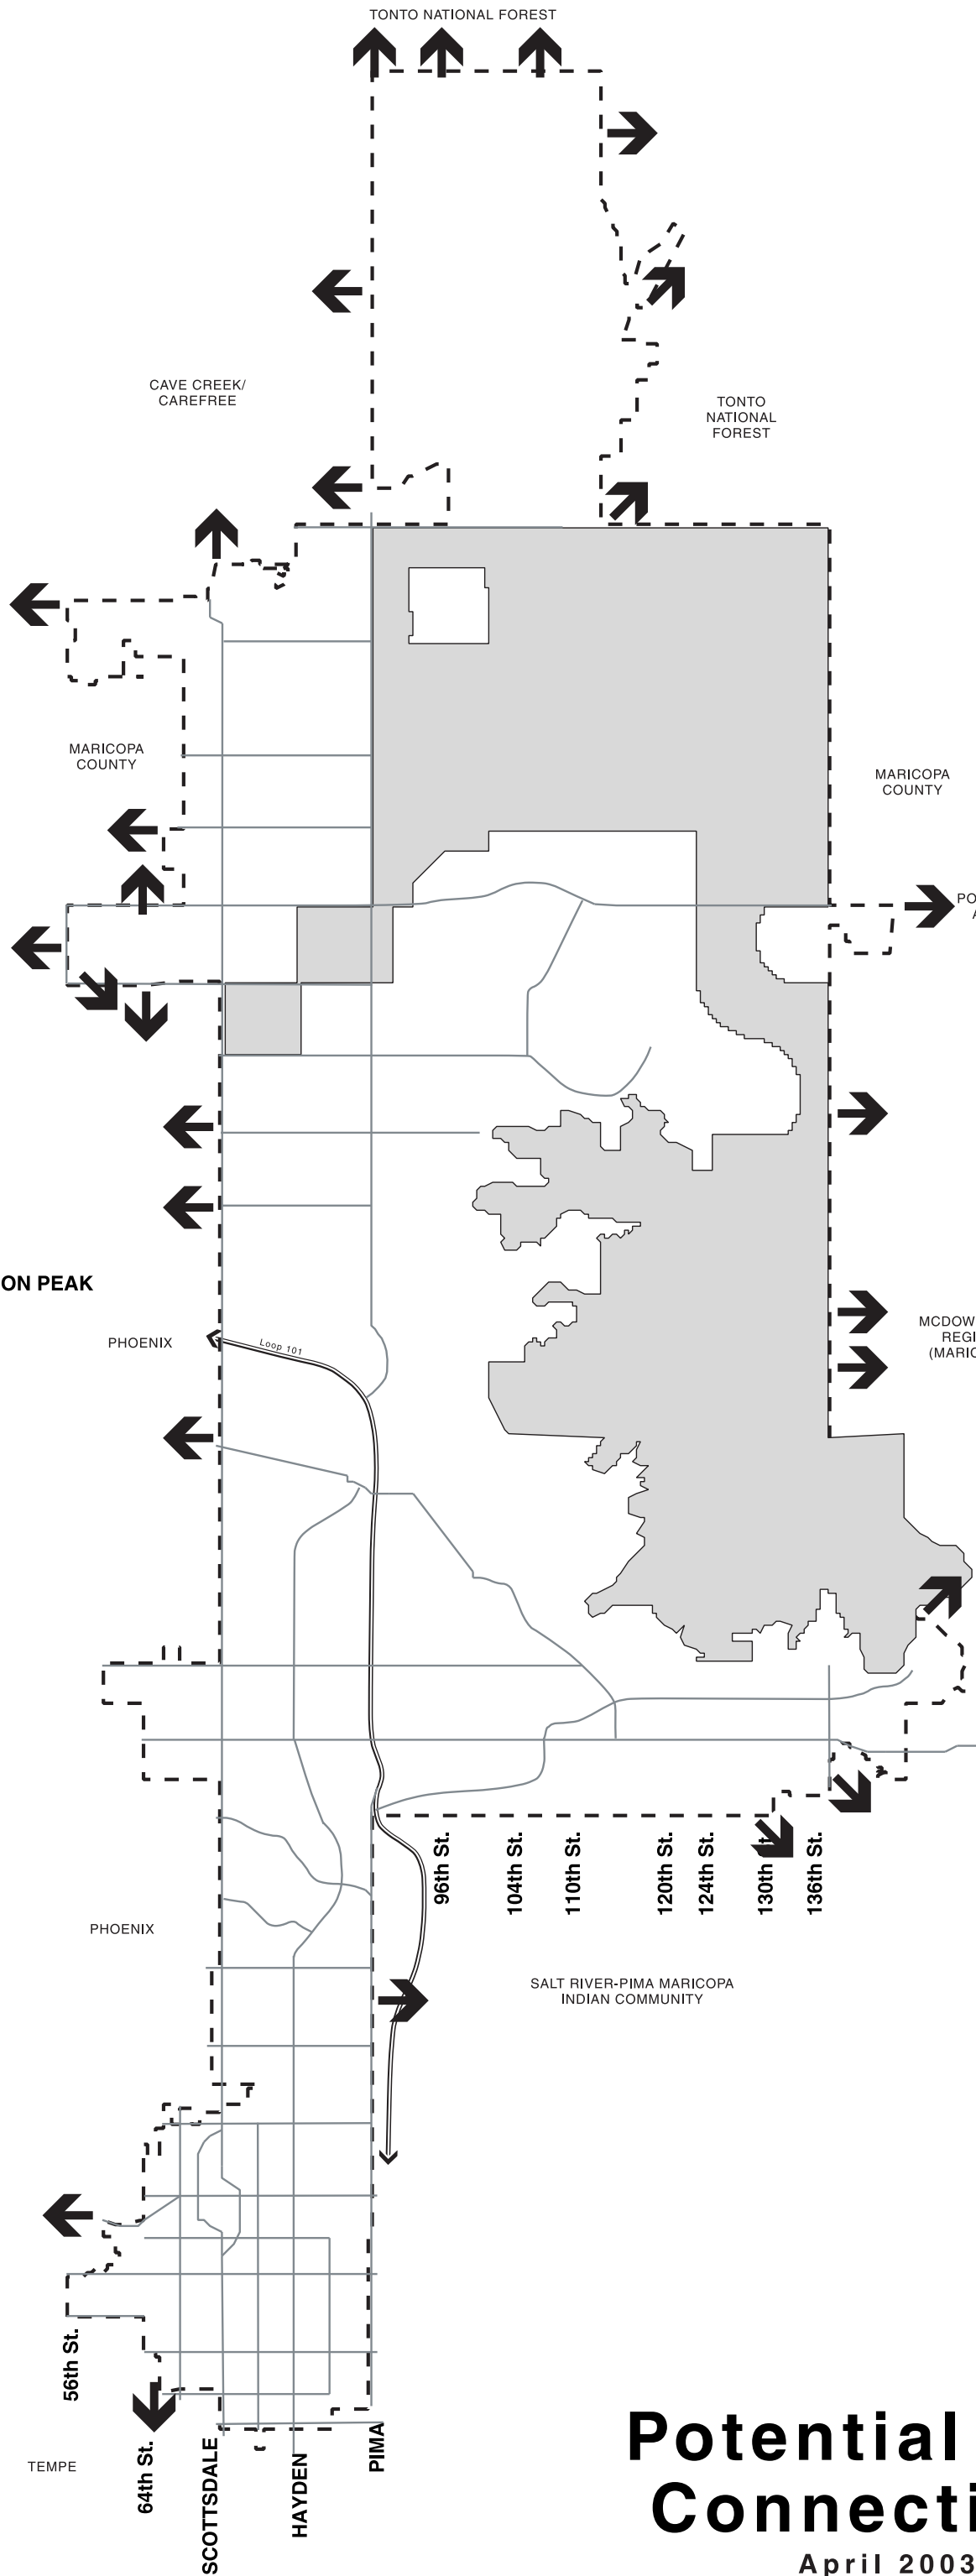

CIRCLE MOUNTAIN
 HONDA BOW
 ROCKAWAY HILLS
 DESERT HILLS
 JOY RANCH
 STAGECOACH PASS
 CAREFREE HWY.
 DOVE VALLEY
 LONE MOUNTAIN
 DIXILETA
 DYNAMITE
 JOMAX
 HAPPY VALLEY
 PINNACLE PEAK
 DEER VALLEY
 BEARDSLEY/THOMPSON PEAK
 OUTER LOOP
 UNION HILLS
 BELL/FRANK LLOYD WRIGHT BLVD.
 GREENWAY
 THUNDERBIRD
 CACTUS
 SHEA
 DOUBLE TREE
 McCORMICK PKWY.
 INDIAN BEND
 McDONALD
 CHAPARRAL
 CAMELBACK
 INDIAN SCHOOL
 THOMAS
 McDOWELL
 McKELLIPS

Trail System Master Plan

Potential Trail Connections

- Major Street
- Preserve Study Boundary
- City Boundary
- Connection Opportunity

Potential Trail Connections

April 2003