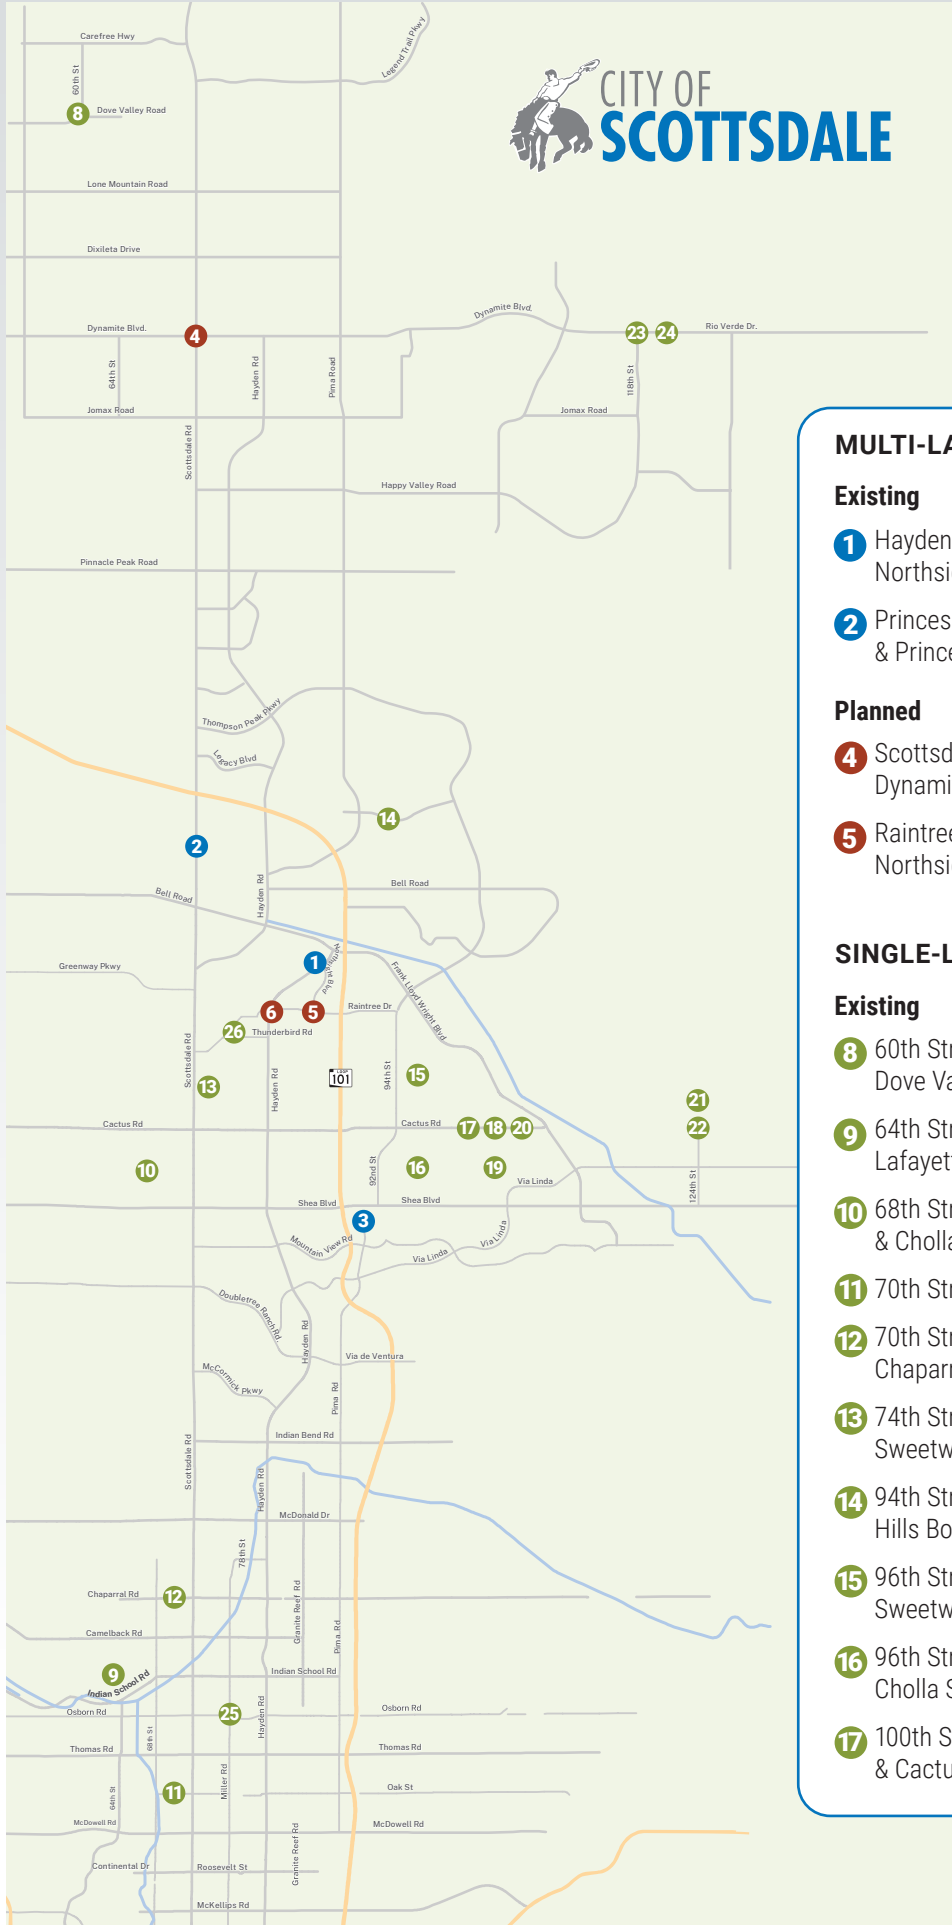

Roundabout Locations Map

MULTI-LANE ROUNDABOUT INTERSECTIONS

Existing

- 1** Hayden Road & Northsight Boulevard
- 2** Princess Boulevard & Princess Drive
- 3** 90th Street & Mustang Library Entrance

Planned

- 4** Scottsdale Road & Dynamite Boulevard
- 5** Raintree Drive & Northsight Boulevard
- 6** Hayden Road & Raintree Boulevard

SINGLE-LANE ROUNDABOUT INTERSECTIONS

Existing

- 8** 60th Street & Dove Valley Road
- 9** 64th Street & Lafayette Boulevard
- 10** 68th Street & Cholla Street
- 11** 70th Street & Oak Street
- 12** 70th Street & Chaparral Road
- 13** 74th Street and Sweetwater Boulevard
- 14** 94th Street & Union Hills Boulevard
- 15** 96th Street & Sweetwater Boulevard
- 16** 96th Street & Cholla Street
- 17** 100th Street & Cactus Road
- 18** 104th Street & Cactus Road
- 19** 104th Street & Cholla Street
- 20** 108th Street & Cactus Road
- 21** 124th Street & Columbine Drive
- 22** 124th Street & Cactus Road
- 23** 118th Street & Rio Verde
- 24** 122nd Street & Rio Verde
- 25** Osborn Road & Miller Road
- 26** 76th Place & Redfield Road