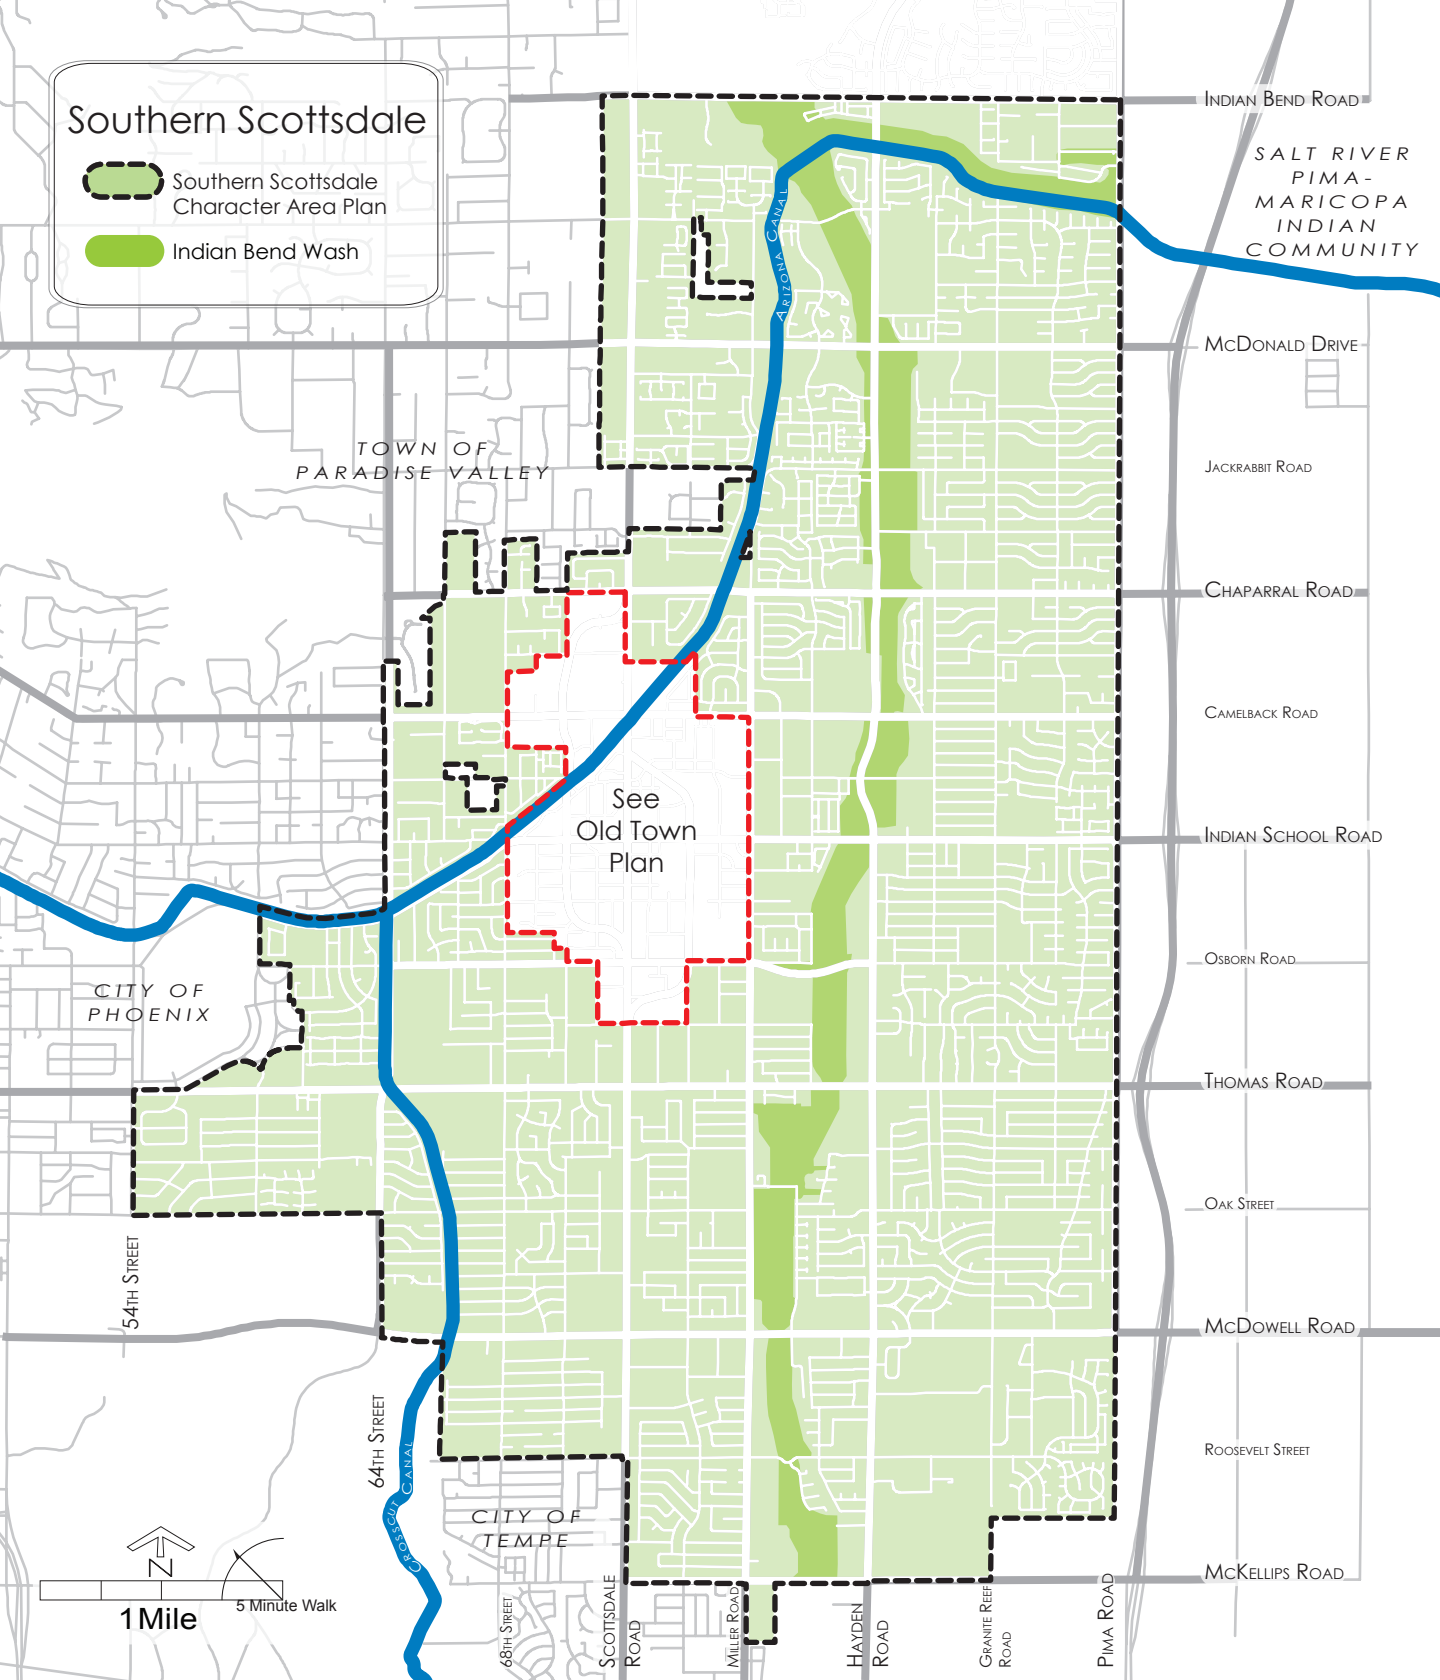

Southern Scottsdale

Southern Scottsdale
Character Area Plan

Indian Bend Wash

TOWN OF
PARADISE VALLEY

See
Old Town
Plan

CITY OF
PHOENIX

CITY OF
TEMPE

INDIAN BEND ROAD

SALT RIVER
PIMA-
MARICOPA
INDIAN
COMMUNITY

MCDONALD DRIVE

JACKRABBIT ROAD

CHAPARRAL ROAD

CAMELBACK ROAD

INDIAN SCHOOL ROAD

OSBORN ROAD

THOMAS ROAD

OAK STREET

MCDOWELL ROAD

ROOSEVELT STREET

MCKELLIPS ROAD

54TH STREET

64TH STREET

68TH STREET

SCOTTSDALE
ROAD

MILLER ROAD

HAYDEN
ROAD

GRANITE REEF
ROAD

PIMA ROAD

1 Mile

5 Minute Walk