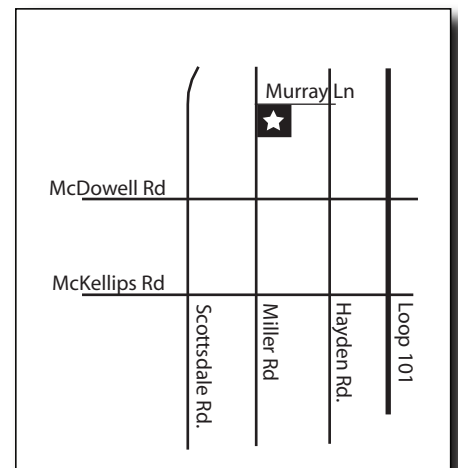

ELDORADO COMMUNITY CENTER

2311 N. Miller Rd.
(480) 312-2483

 NON-RESERVABLE SPACE

ELDORADO COMMUNITY CENTER