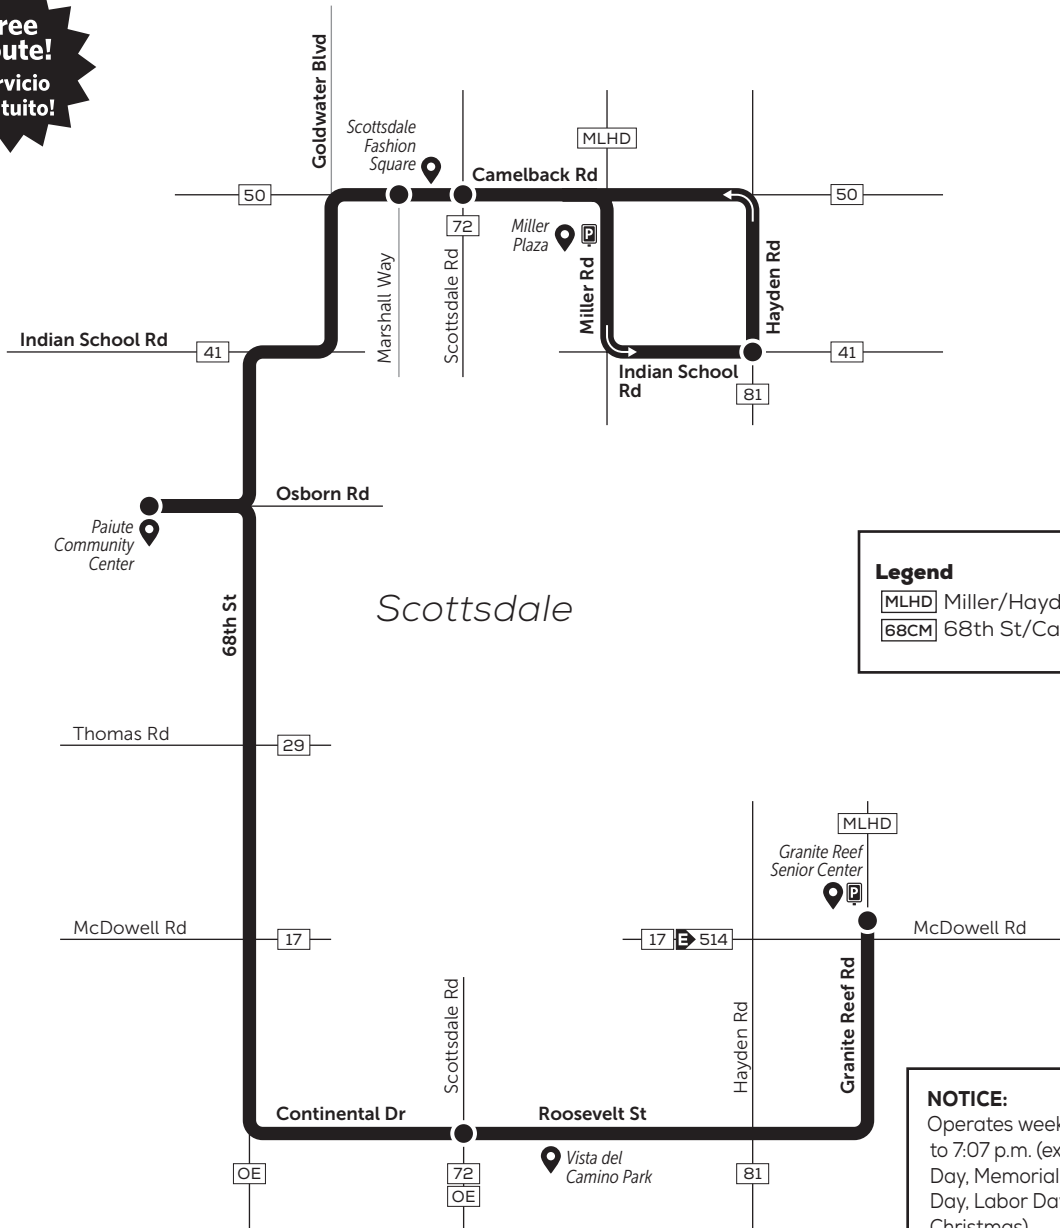

68th St/Camelback Rd (68CM)

Free Route!
¡Servicio Gratuito!

Legend

- MLHD Miller/Hayden Route
- 68CM 68th St/Camelback Rd Route

Park-and-Ride

Granite Reef Senior Center Park-and-Ride, NW corner
McDowell Rd and Granite Reef Rd

Estacionamiento Park-and-Ride en el Centro para personas mayores Granite Reef, esquina noroeste de McDowell Rd y Granite Reef Rd

NOTICE:

Operates weekdays from 5:54 a.m. to 7:07 p.m. (except New Year's Day, Memorial Day, Independence Day, Labor Day, Thanksgiving and Christmas).

Monday-Friday Southbound Lunes a Viernes, Rumbo al sur

RAINTREE DR & NORTHSIGHT BLVD	MUSTANG TC	VIALINDA SENIOR CENTER	VIALINDA & FRANK LLOYD WRIGHT BLVD	VIALINDA SENIOR CENTER
6:02	6:21	6:32	6:38	6:45
6:22	6:41	6:52	6:58	7:05
6:41	7:01	7:12	7:19	7:26
7:00	7:21	7:32	7:39	7:46
7:20	7:41	7:52	7:59	8:06
7:40	8:01	8:12	8:19	8:26
8:00	8:21	8:32	8:39	8:46
8:20	8:41	8:52	8:59	9:06
8:40	9:01	9:12	9:19	9:26
9:00	9:21	9:32	9:39	9:46
9:20	9:41	9:52	9:59	10:06
9:40	10:01	10:12	10:19	10:27
10:00	10:21	10:32	10:39	10:47
10:20	10:41	10:52	10:59	11:07
10:40	11:01	11:12	11:19	11:27
11:00	11:21	11:32	11:39	11:47
11:20	11:41	11:52	11:59	12:07
11:40	12:01	12:12	12:19	12:27
12:00	12:21	12:32	12:39	12:47
12:20	12:41	12:52	12:59	1:06
12:40	1:01	1:12	1:19	1:26
1:00	1:21	1:32	1:39	1:46
1:20	1:41	1:52	1:59	2:06
1:40	2:01	2:12	2:19	2:26
2:00	2:21	2:32	2:39	2:46
2:20	2:41	2:52	2:59	3:06
2:40	3:01	3:12	3:19	3:26
3:00	3:21	3:32	3:39	3:46
3:20	3:41	3:52	3:59	4:06
3:40	4:01	4:12	4:19	4:26
4:00	4:21	4:32	4:39	4:46
4:20	4:41	4:52	4:59	5:06
4:40	5:01	5:12	5:19	5:26
5:00	5:21	5:32	5:39	5:46
5:20	5:41	5:52	5:59	6:06
5:40	6:01	6:12	6:19	6:26
6:00	6:21	6:32	6:39	6:46
6:20	6:41	6:52	6:59	7:06