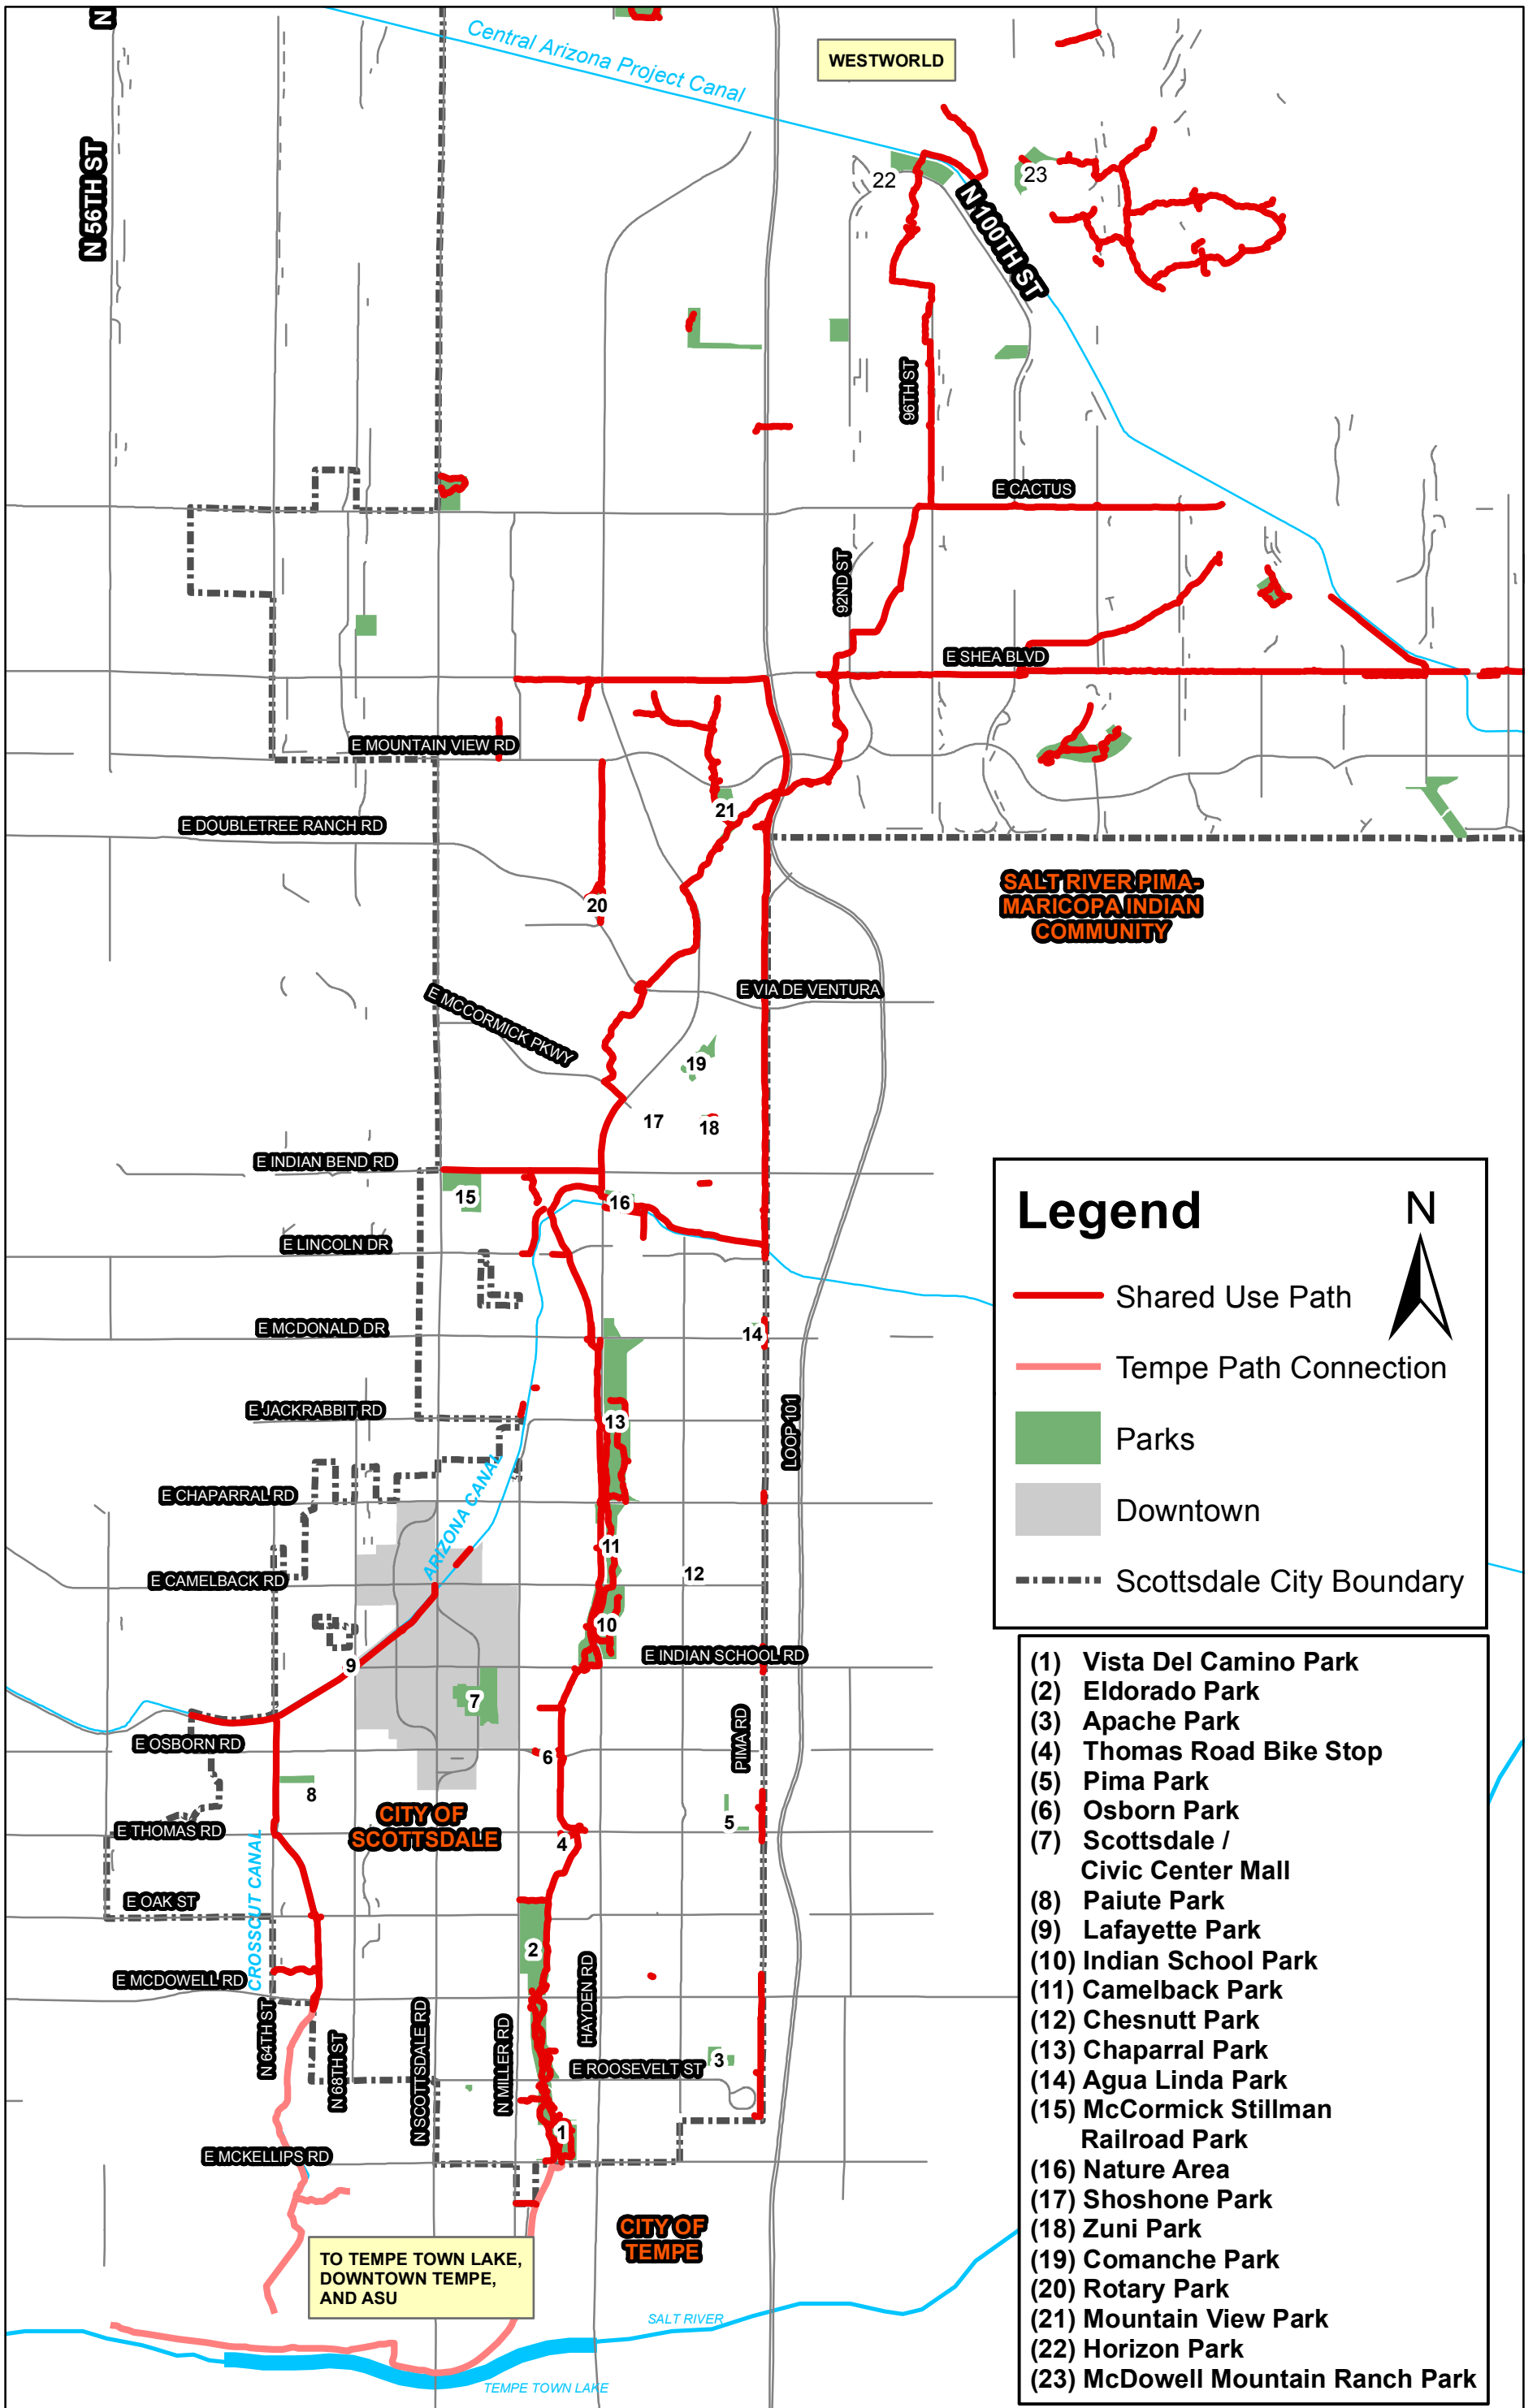

City of Scottsdale Indian Bend Wash - Shared Use Paths

Notice: This document is provided for general information purposes only. The City of Scottsdale does not warrant its accuracy, completeness, or suitability for any particular purpose. It should not be relied upon without field verification.