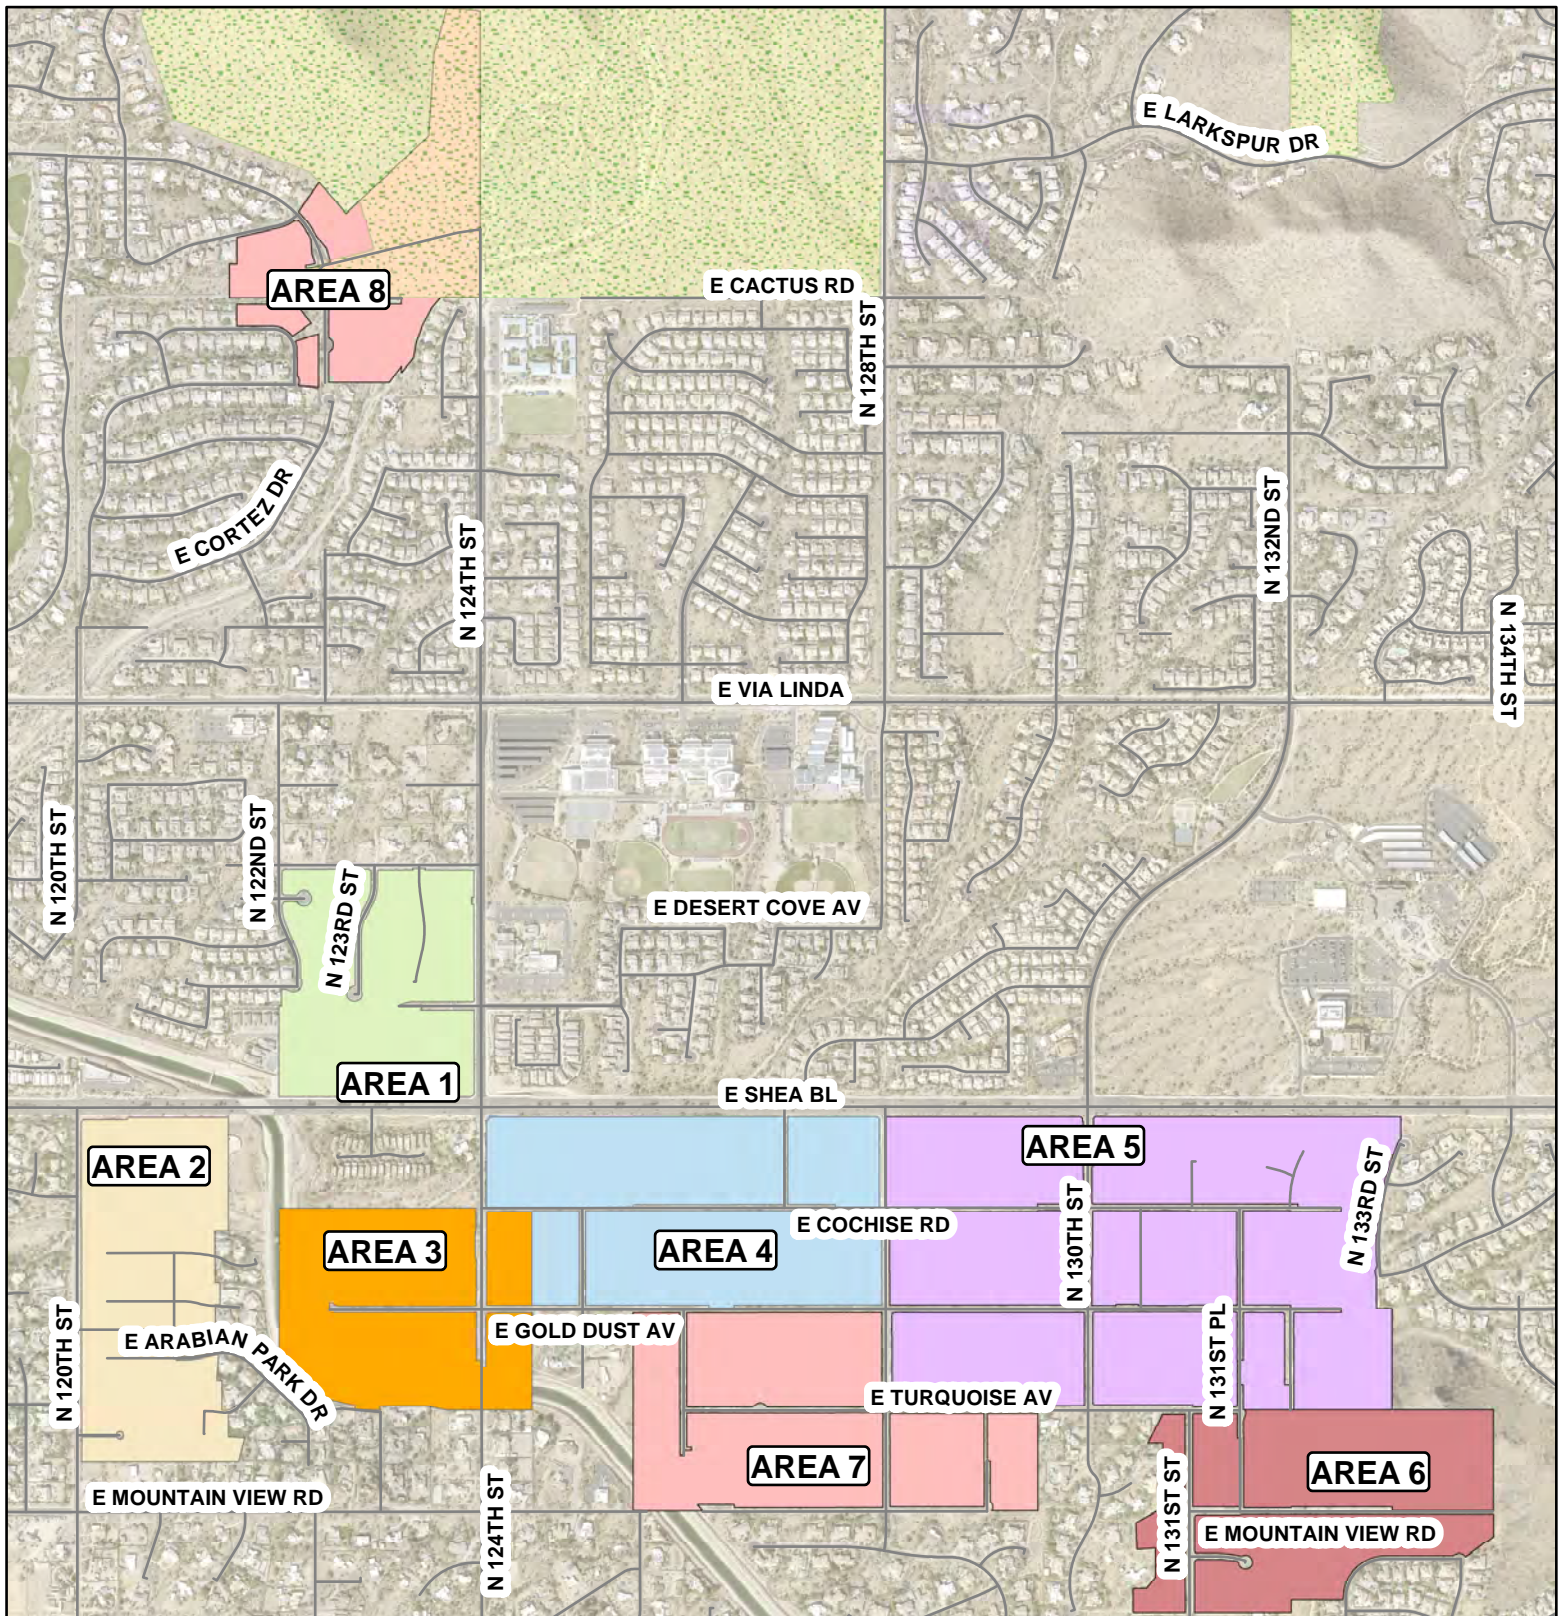

# East Shea Area - Overview Map

## Local Area Infrastructure Plans

----- City Boundary  
 Preserve

Miles  
 0                      0.25                      0.5

Notice: This document is provided for general information purposes only. The City of Scottsdale does not warrant its accuracy, completeness, or suitability for any particular purpose. It should not be relied upon without field verification.

↑  
 N

Last updated 8/11/2021