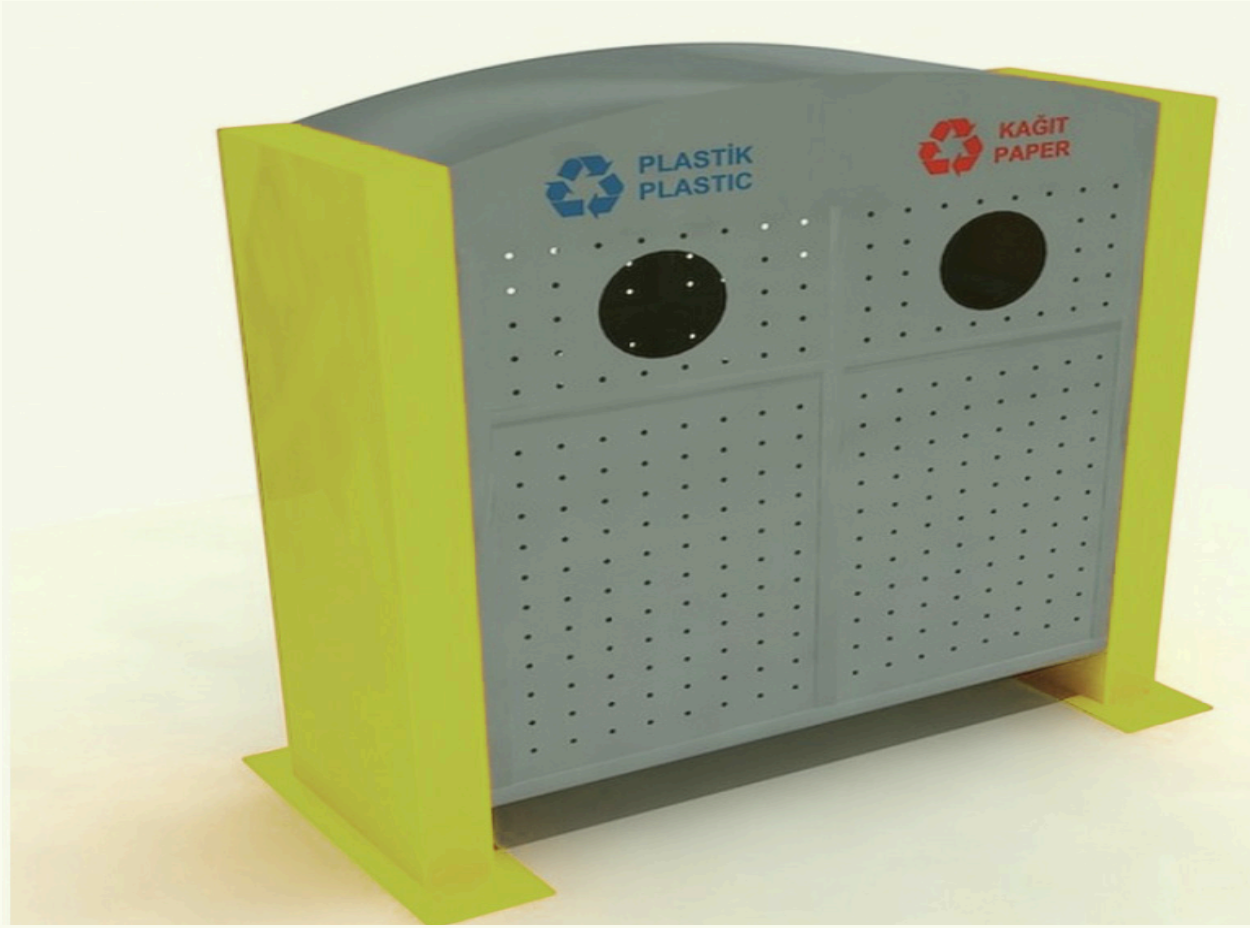

ADDITIONAL FEATURES

- LITTER BIN
- SHADE
- FUTURE VENDOR KIOSK

LITTER BIN

CONCEPT IMAGE (IN PROGRESS)

- SHEET METAL-LESS THAN 3 FEET IN LENGTH-CHARTREUSE COLOR
- COLOR BRANDING SUPPORTS A CONSISTENT THEME

SHADE

- SHADE TREES OR SHADE STRUCTURES
- PROVIDES RELIEF AND COMFORT FROM THE SUN
- SHADE INCREASES LIFESPAN OF INFRASTRUCTURE
- PRIORITIZED ON SITES WITH LITTLE SHADE & HIGH VOLUME

CONCEPT IMAGE (IN PROGRESS)

FUTURE VENDOR KIOSK

CONCEPT IMAGE (IN PROGRESS)

- METAL-COMPACT-LESS THAN 2 FEET WIDE
- VENDOR SERVICES SUPPORT STATION MAINTENANCE COSTS