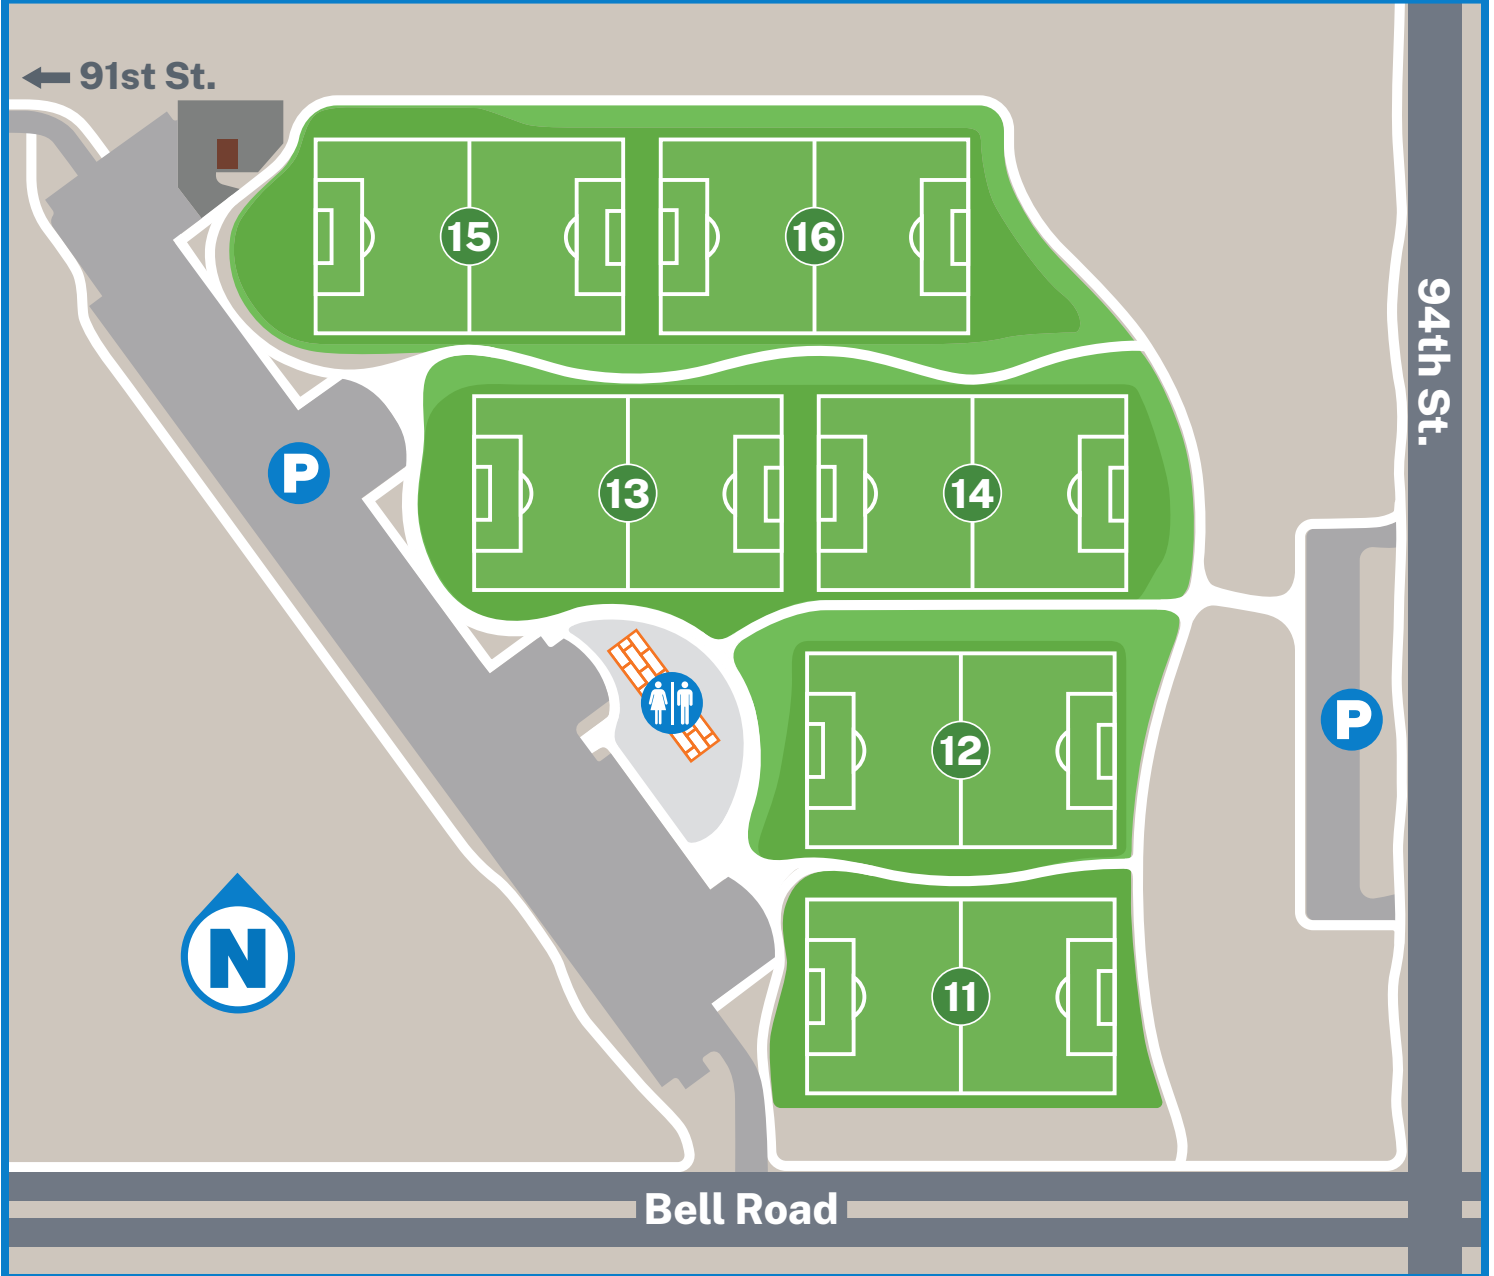

Facility Map

9390 E. Bell Road | 480-312-PLAY

Scottsdale Sports
Complex Website

Parking

Office

Restrooms

Sports Field