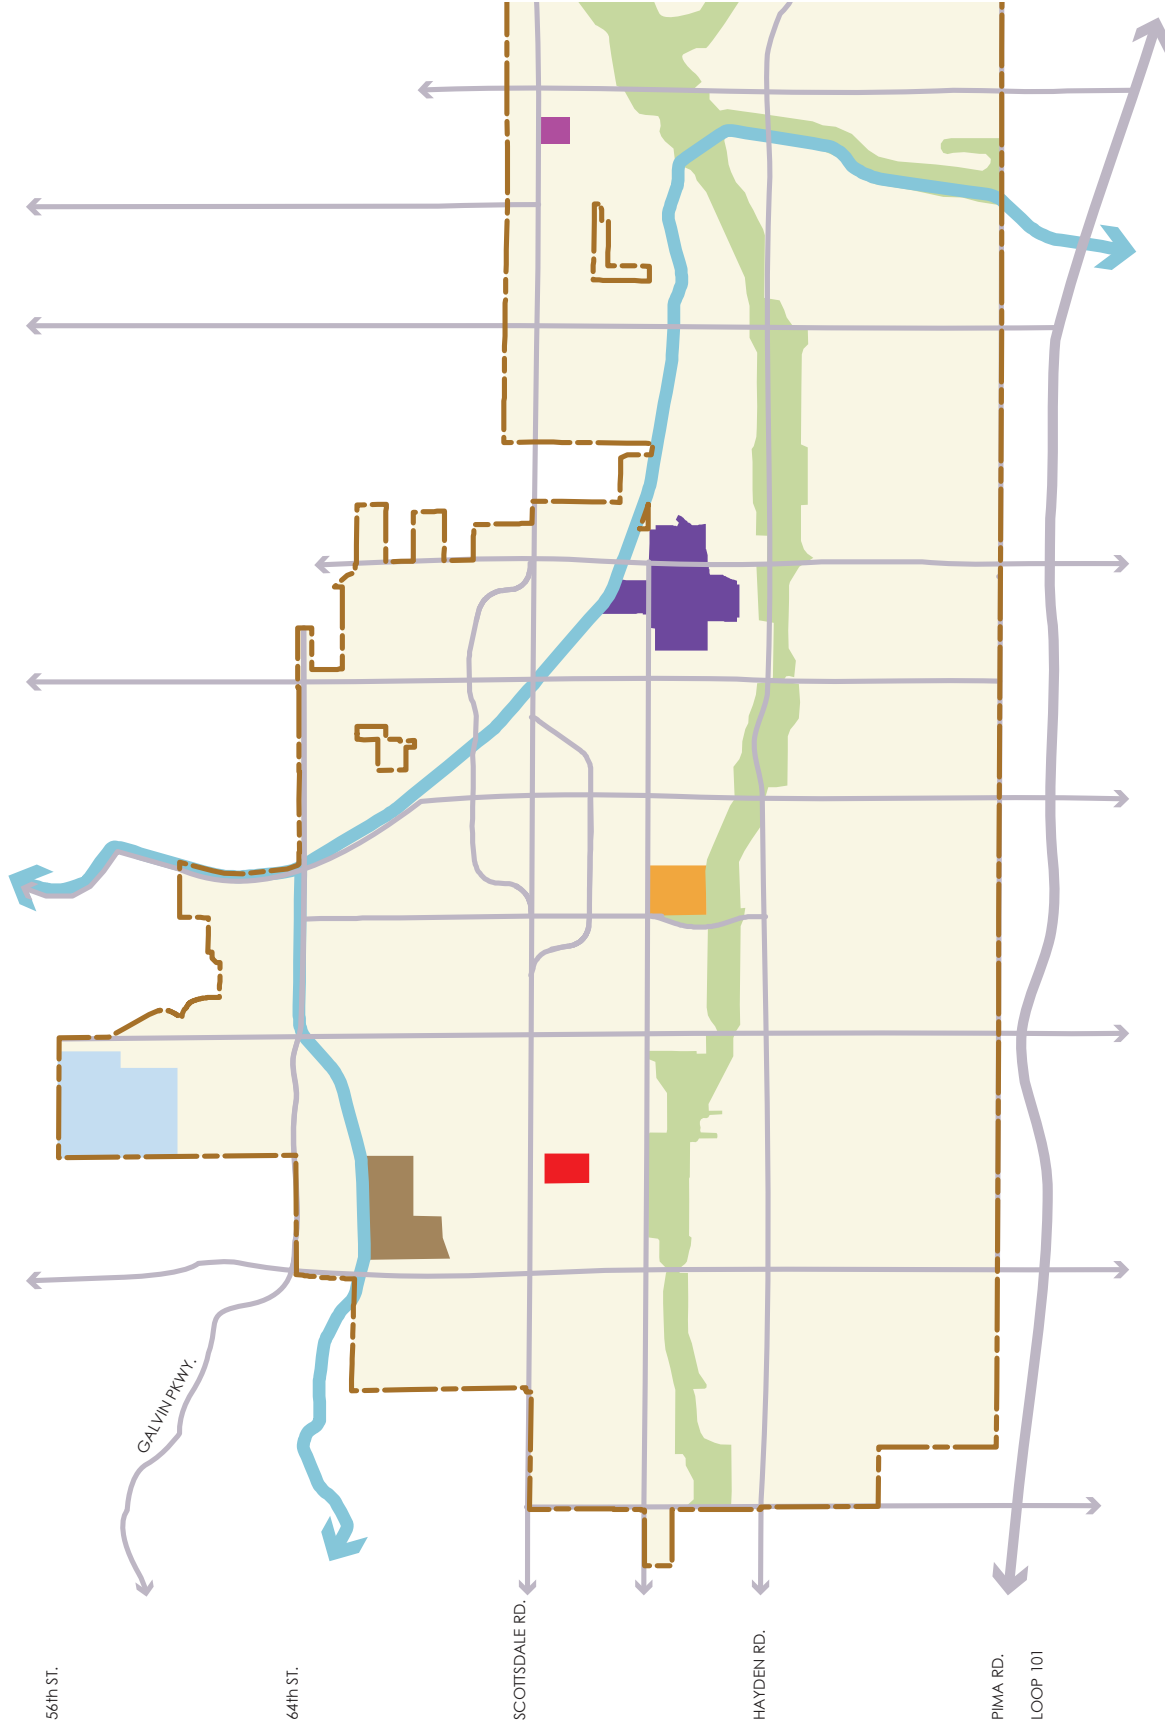

INDIAN BEND RD.

LINCOLN DR.

MCDONALD DR.

CHAPARRAL RD.

CAMELBACK RD.

INDIAN SCHOOL RD.

THOMAS RD.

MCDOWELL RD.

MCKELLIPS RD.

56th ST.

64th ST.

SCOTTSDALE RD.

HAYDEN RD.

PIMA RD.

LOOP 101

GALVIN PKWY.

### Historic Neighborhoods\* & Neighborhood Plans

Village Grove Historic Neighborhood

Villa Monterey Historic Neighborhood

Town and Country Historic Neighborhood

Sands North Historic Neighborhood

Peaceful Valley Neighborhood Plan

Sherwood Heights Neighborhood Plan

\* Does not include properties or structures listed on the Scottsdale Historic Register.