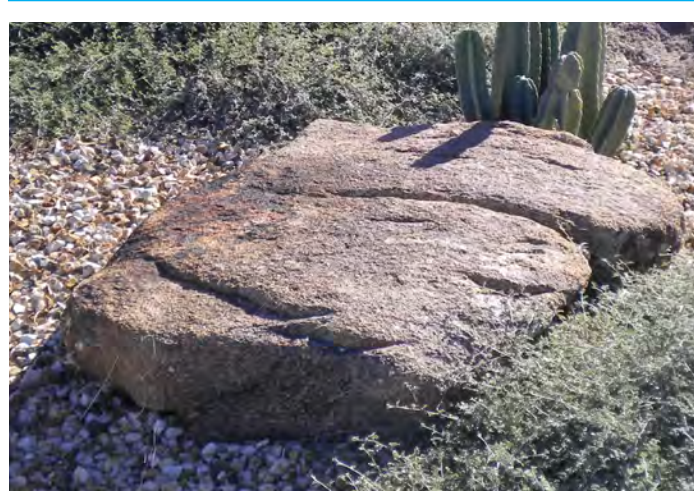

**Opuntia acanthocarpa**  
Buckhorn Cholla

**Opuntia bigelovii**  
Teddy-bear Cholla

**Water Harvesting/LID Elements**  
Water Harvesting Swales

Proposed Inert Materials

**Desert Pavement**  
3” Base with 3”-8” Blend  
Color: Indigenous Brown

**4”-8” Rip Rap Apron**  
Color: Indigenous Brown

**1/4” Minus Decomposed Granite**  
Color: Desert Gold

**Surface Select Boulders**

**Proposed Path Color**  
Integral Color  
‘San Diego Buff’ Multi-Use  
Path & Trail Connections