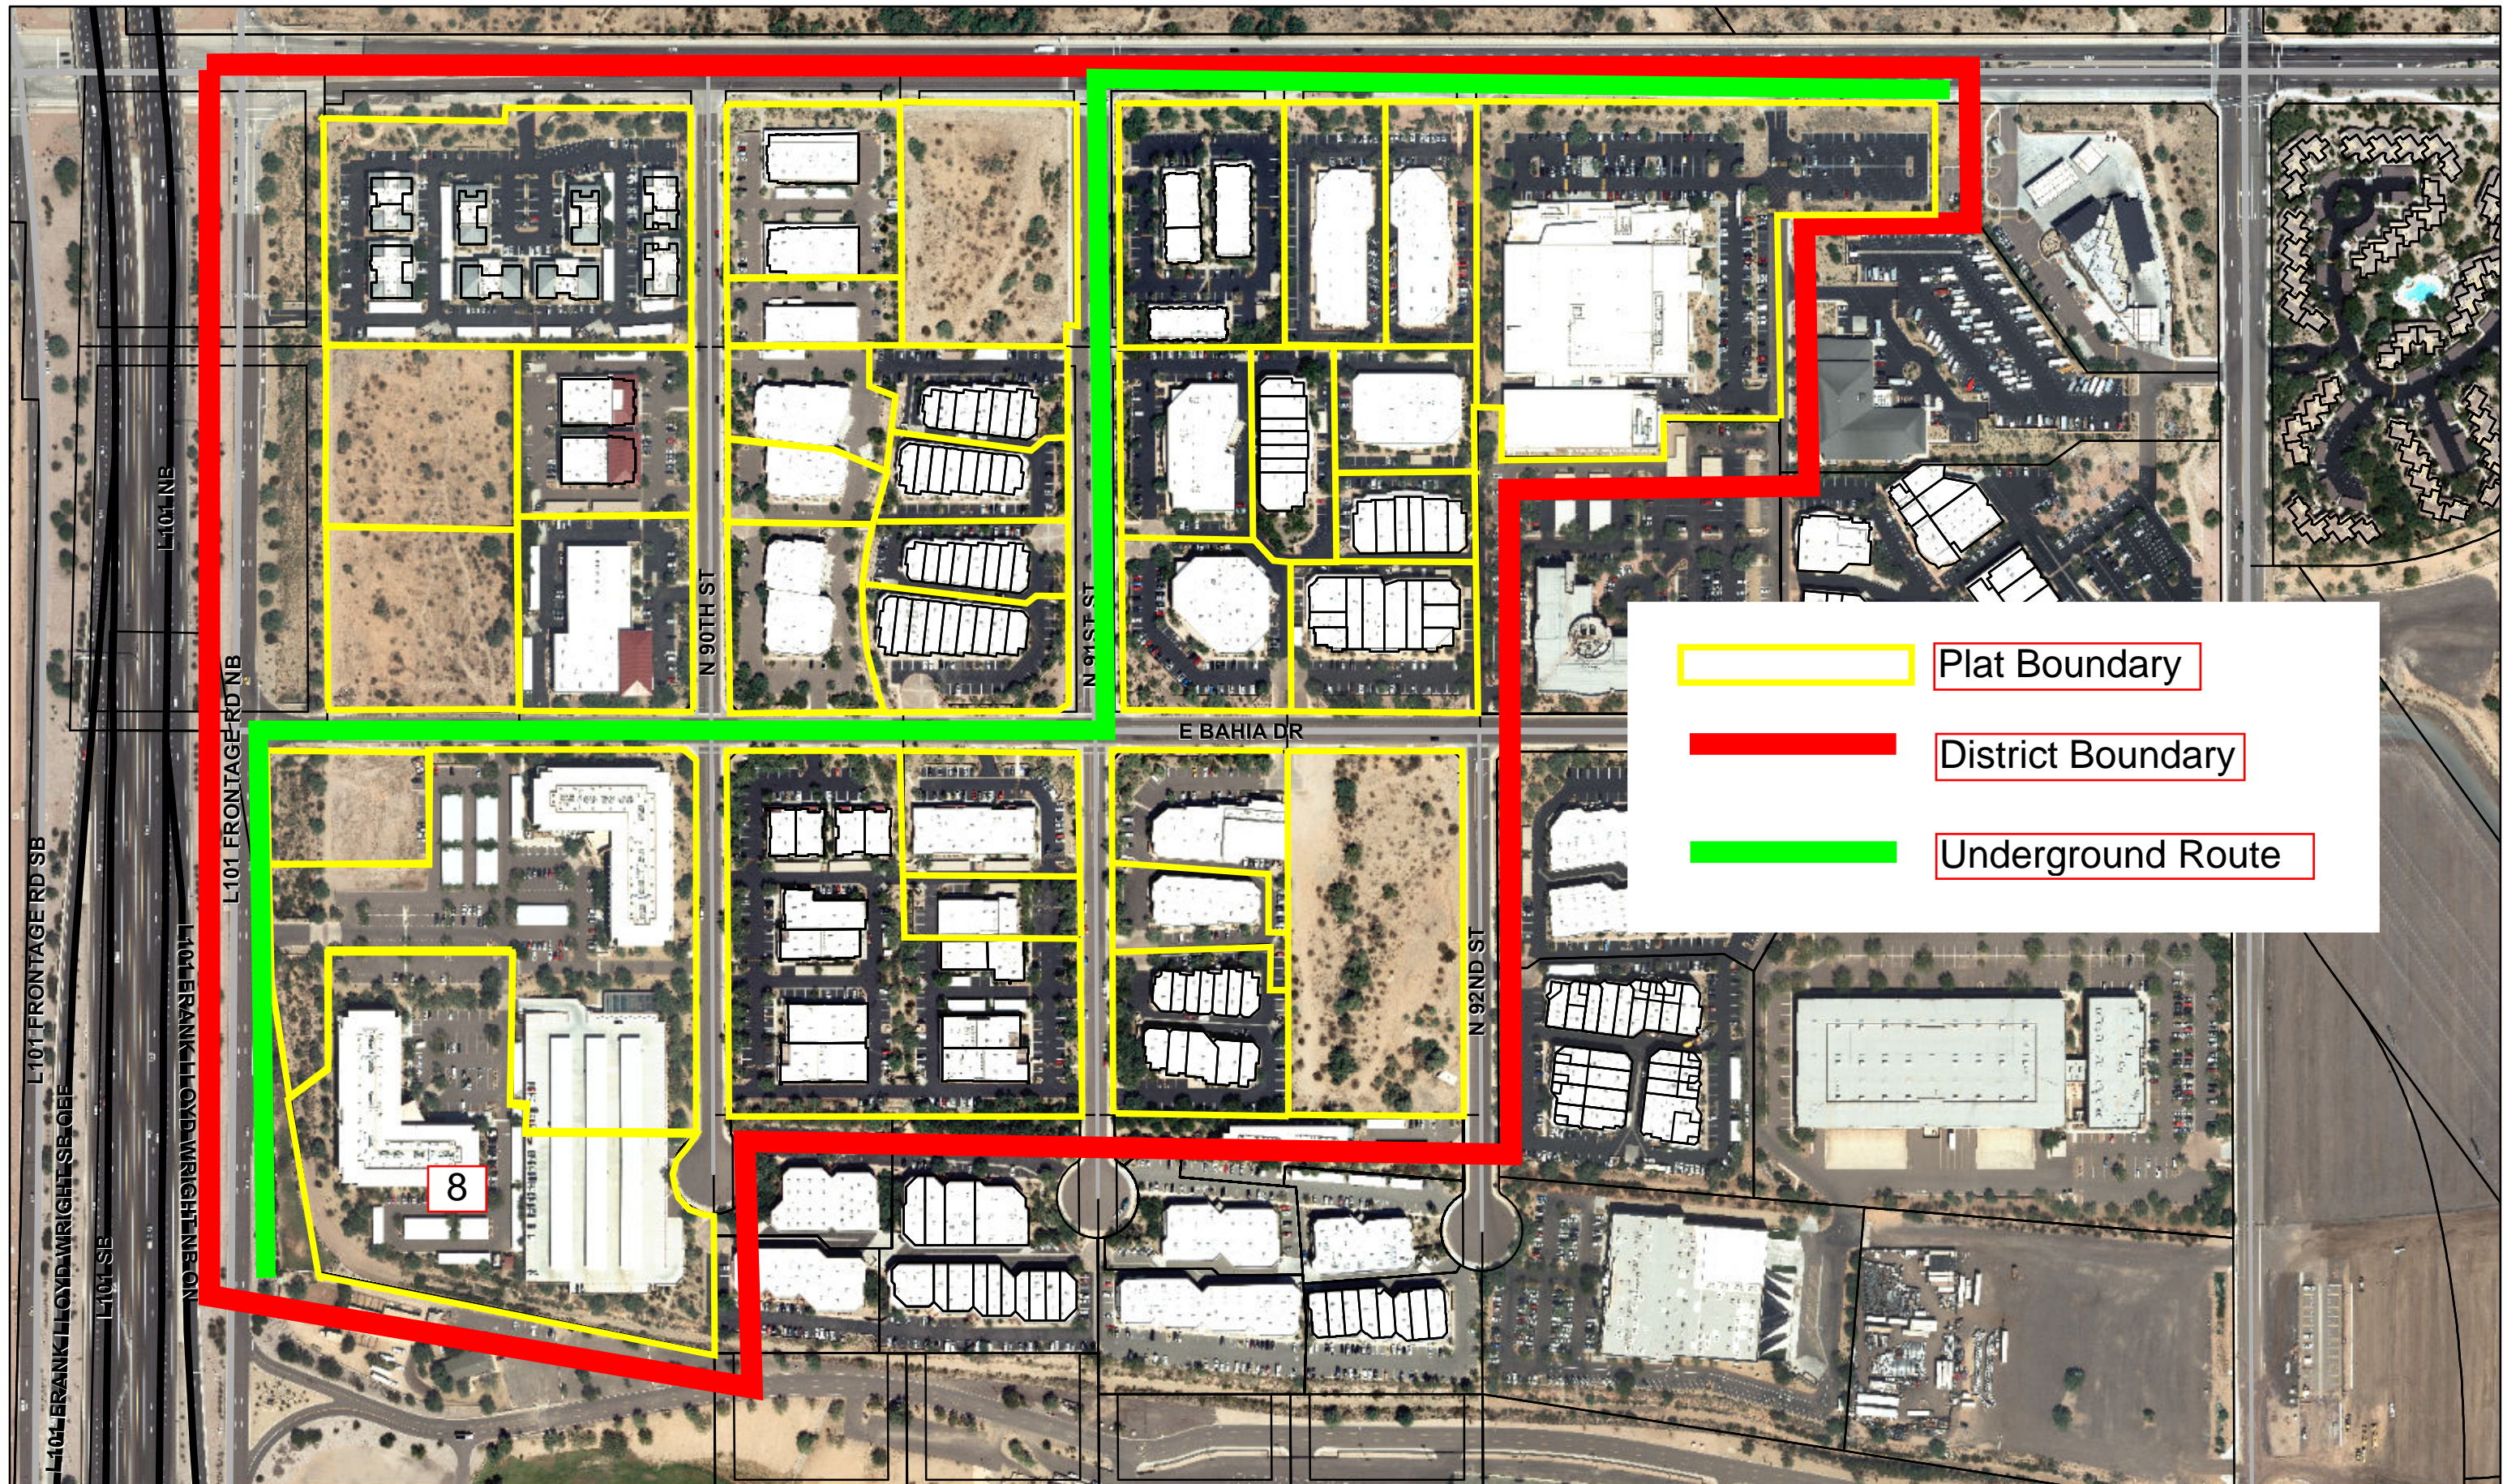

APS Raintree 69kV Undergrounding Improvemnet District Boundary

Legend:

- Plat Boundary (Yellow line)
- District Boundary (Red line)
- Underground Route (Green line)